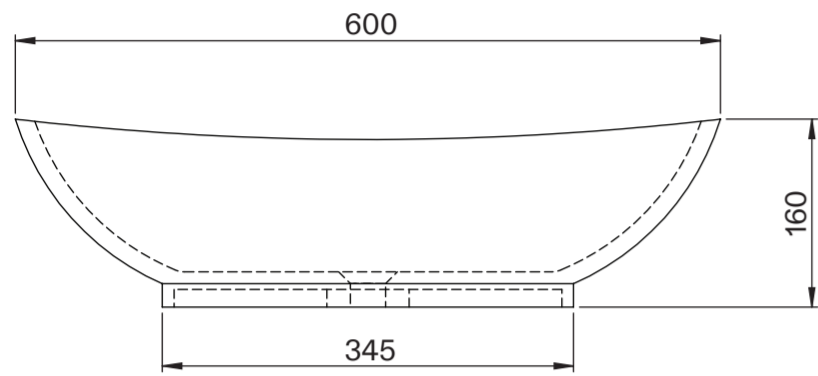

Basin

Side View - Section View

Top View

Vanity Unit

Top View - Section View

Side View - Section View

<h1>LUSO</h1>	Product Name	Volini 1200mm (Oasis 600mm Basin)
	Product Size (mm)	
	Basin	600 x 350 x 160
	Vanity Unit	1200 x 470 x 565

All dimensions provided in millimeters.