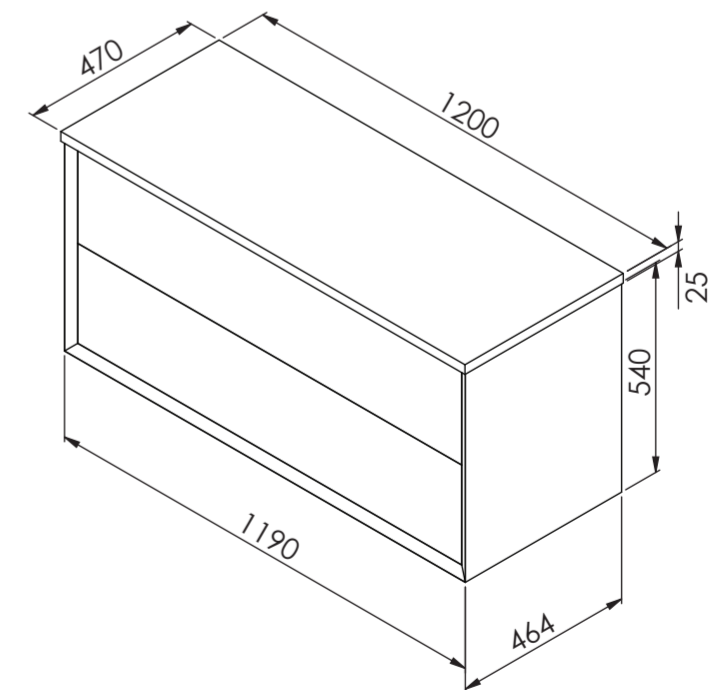

Basin

Side View - Section View

Top View

Vanity Unit

Top View - Section View

Side View - Section View

<h1>LUSO</h1>	Product Name	Volini 1200mm (Oasis 600mm Basin)
	Product Size (mm)	
	Basin	600 x 350 x 160
	Vanity Unit	1200 x 470 x 565

All dimensions provided in millimeters.