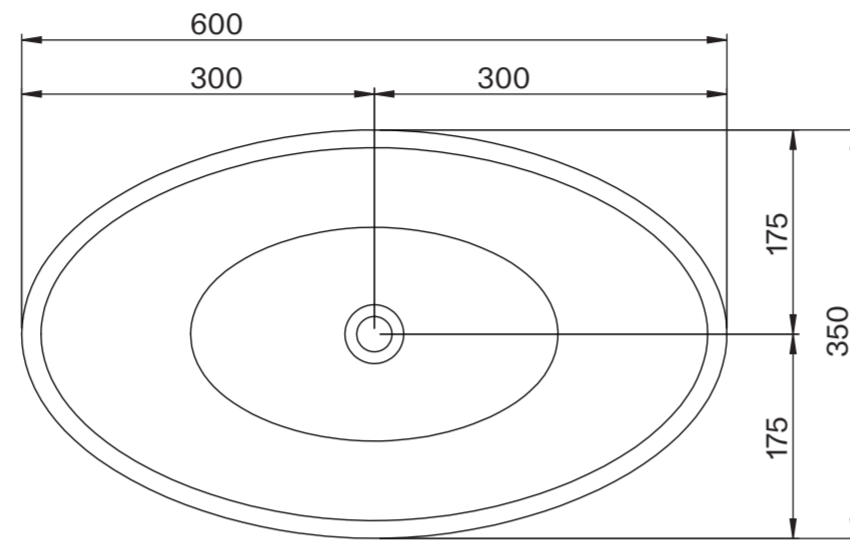

Basin

Side View - Section View

Top View

Vanity Unit

Top View - Section View

Side View - Section View

<h1>LUSO</h1>	Product Name	Volini 1200mm (Oasis 600mm Basin)
	Product Size (mm)	
	Basin	600 x 350 x 160
	Vanity Unit	1200 x 470 x 565

All dimensions provided in millimeters.