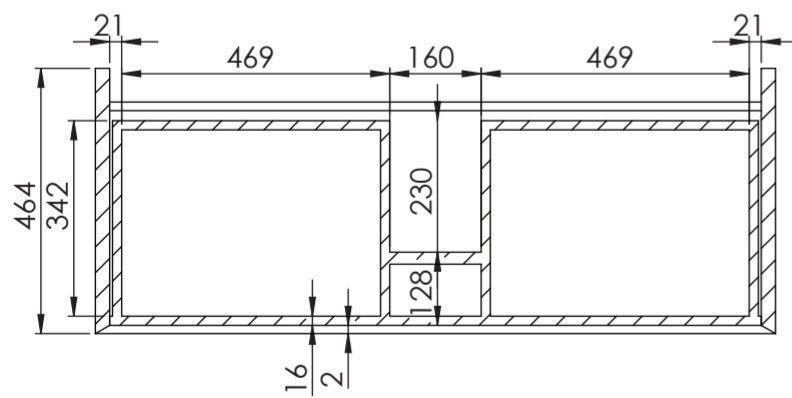

Basin

Side View - Section View

Top View

Vanity Unit

Top View - Section View

Side View - Section View

<h1>LUSO</h1>	Product Name	Volini 1200mm (Oasis 600mm Basin)
	Product Size (mm)	
	Basin	600 x 350 x 160
	Vanity Unit	1200 x 470 x 565

All dimensions provided in millimeters.