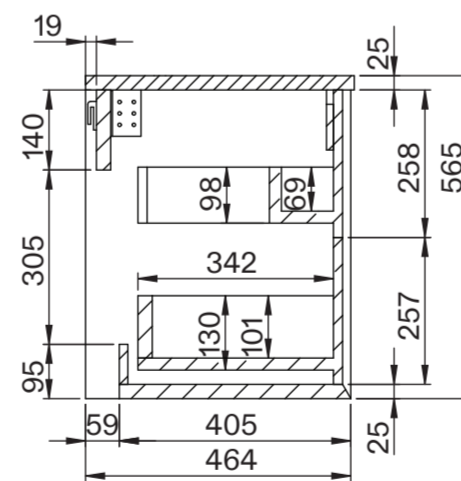

Basin

Side View - Section View

Top View

Vanity Unit

Top View - Section View

Side View - Section View

<h1>LUSO</h1>	Product Name	Volini 1200mm (Oasis 600mm Basin)
	Product Size (mm)	
	Basin	600 x 350 x 160
	Vanity Unit	1200 x 470 x 565

All dimensions provided in millimeters.