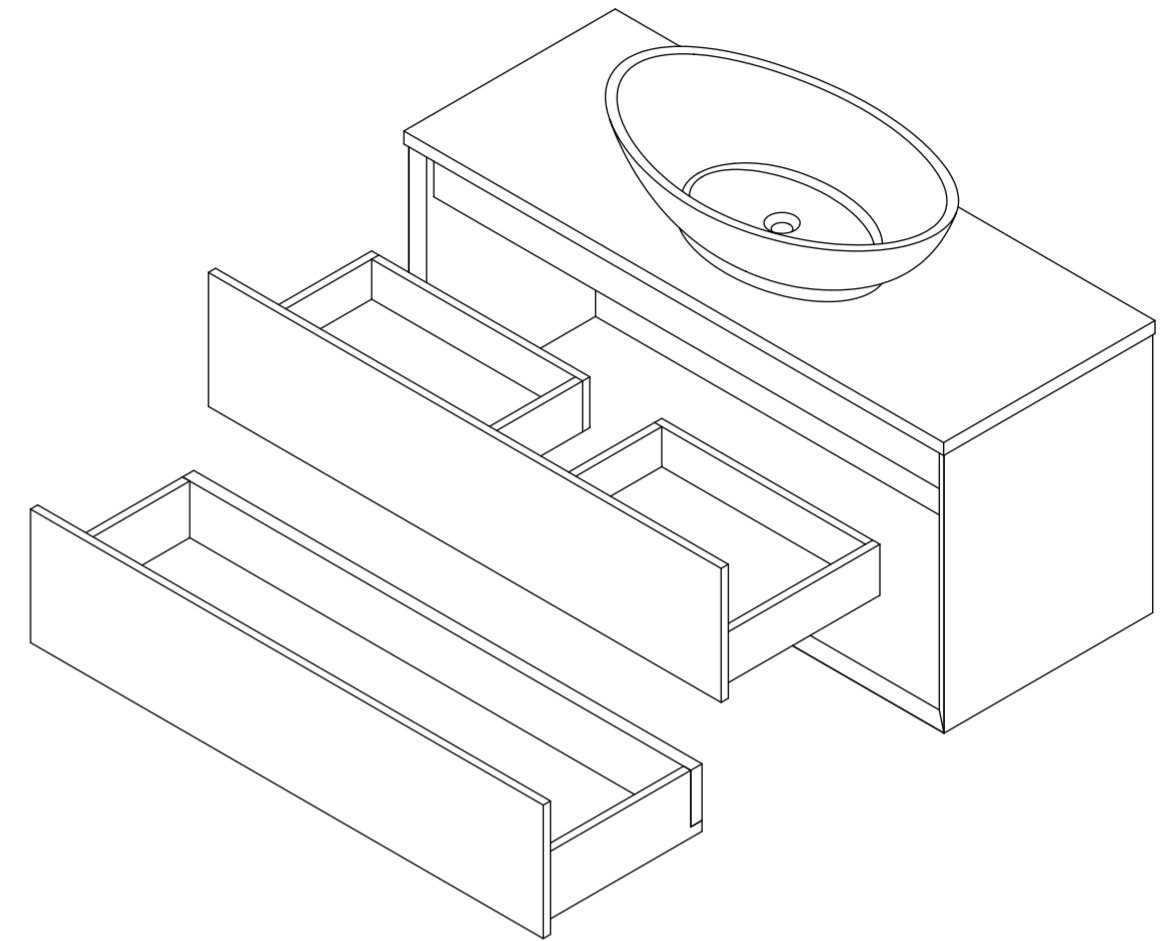

Basin

Side View - Section View

Top View

Vanity Unit

Top View - Section View

Side View - Section View

<h1>LUSO</h1>	Product Name	Volini 1200mm (Oasis 600mm Basin)
	Product Size (mm)	
	Basin	600 x 350 x 160
	Vanity Unit	1200 x 470 x 565

All dimensions provided in millimeters.