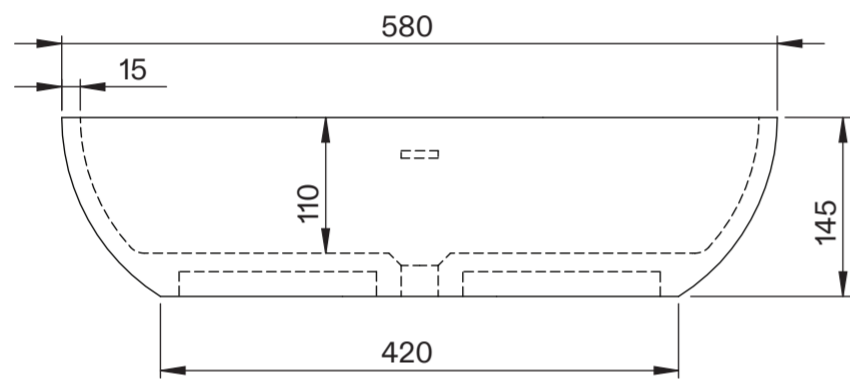

Basin

Top View

Side View - Section View

Front View - Section View

Vanity Unit

Top View - Section View

Side View - Section View

LUSO

Product Name	Volini 1200mm (Picasso Basin)
Product Size (mm)	
Basin	580 x 380 x 145
Vanity Unit	1200 x 470 x 565

All dimensions provided in millimeters.