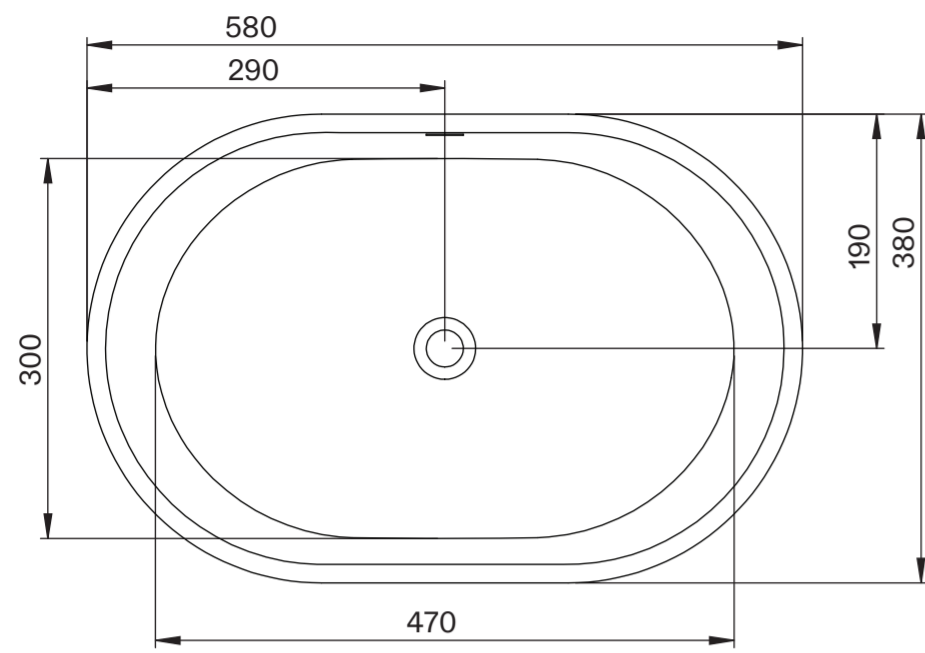

Basin

Top View

Side View - Section View

Front View - Section View

Vanity Unit

Top View - Section View

Side View - Section View

LUSO

Product Name	Volini 1200mm (Picasso Basin)
Product Size (mm)	
Basin	580 x 380 x 145
Vanity Unit	1200 x 470 x 565

All dimensions provided in millimeters.