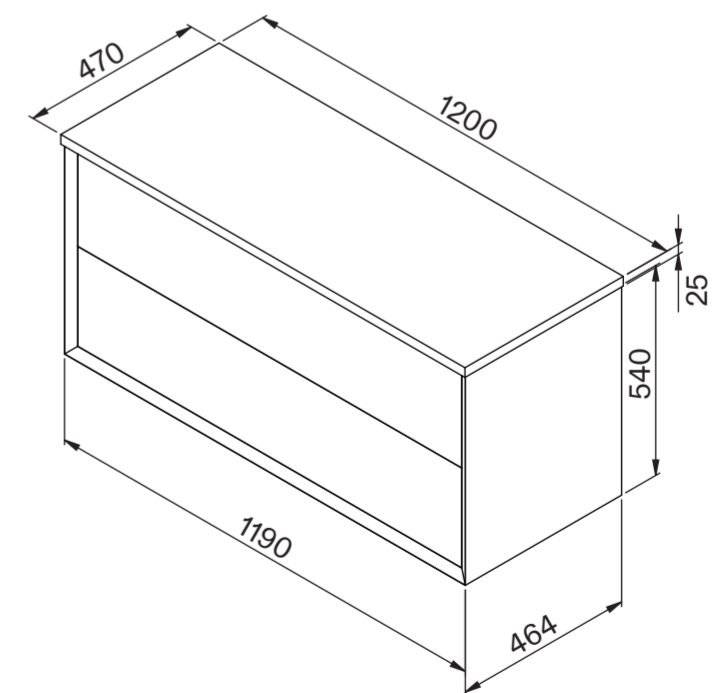

Basin

Top View

Side View - Section View

Front View - Section View

Vanity Unit

Top View - Section View

Side View - Section View

LUSO

Product Name	Volini 1200mm (Picasso Basin)
Product Size (mm)	
Basin	580 x 380 x 145
Vanity Unit	1200 x 470 x 565

All dimensions provided in millimeters.