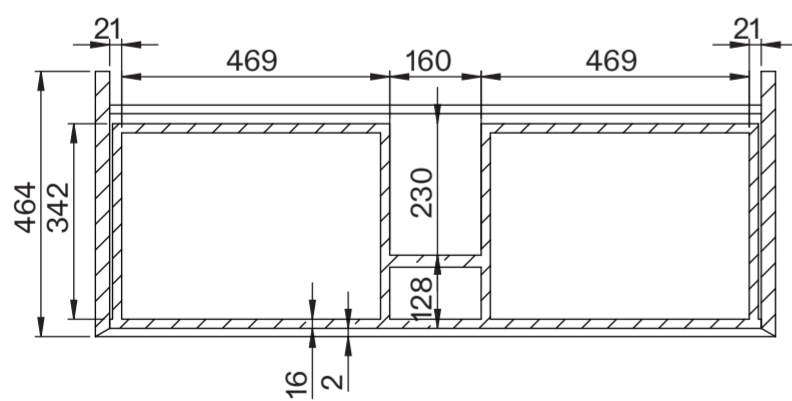

Basin

Top View

Side View - Section View

Front View - Section View

Vanity Unit

Top View - Section View

Side View - Section View

LUSO

Product Name	Volini 1200mm (Picasso Basin)
Product Size (mm)	
Basin	580 x 380 x 145
Vanity Unit	1200 x 470 x 565

All dimensions provided in millimeters.