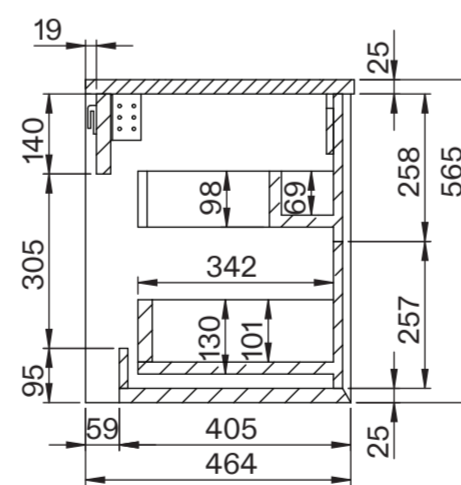

Basin

Top View

Side View - Section View

Front View - Section View

Vanity Unit

Top View - Section View

Side View - Section View

LUSO

Product Name	Volini 1200mm (Picasso Basin)
Product Size (mm)	
Basin	580 x 380 x 145
Vanity Unit	1200 x 470 x 565

All dimensions provided in millimeters.