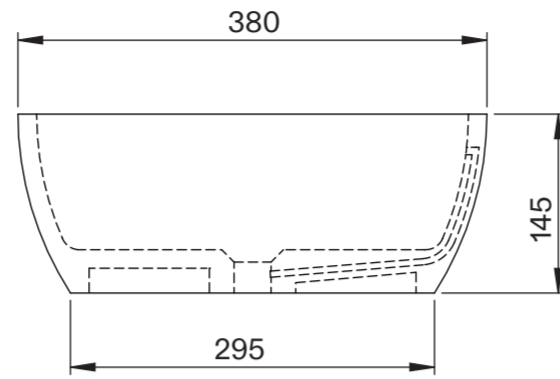

Basin

Top View

Side View - Section View

Front View - Section View

Vanity Unit

Top View - Section View

Side View - Section View

LUSO

Product Name	Volini 1200mm (Picasso Basin)
Product Size (mm)	
Basin	580 x 380 x 145
Vanity Unit	1200 x 470 x 565

All dimensions provided in millimeters.