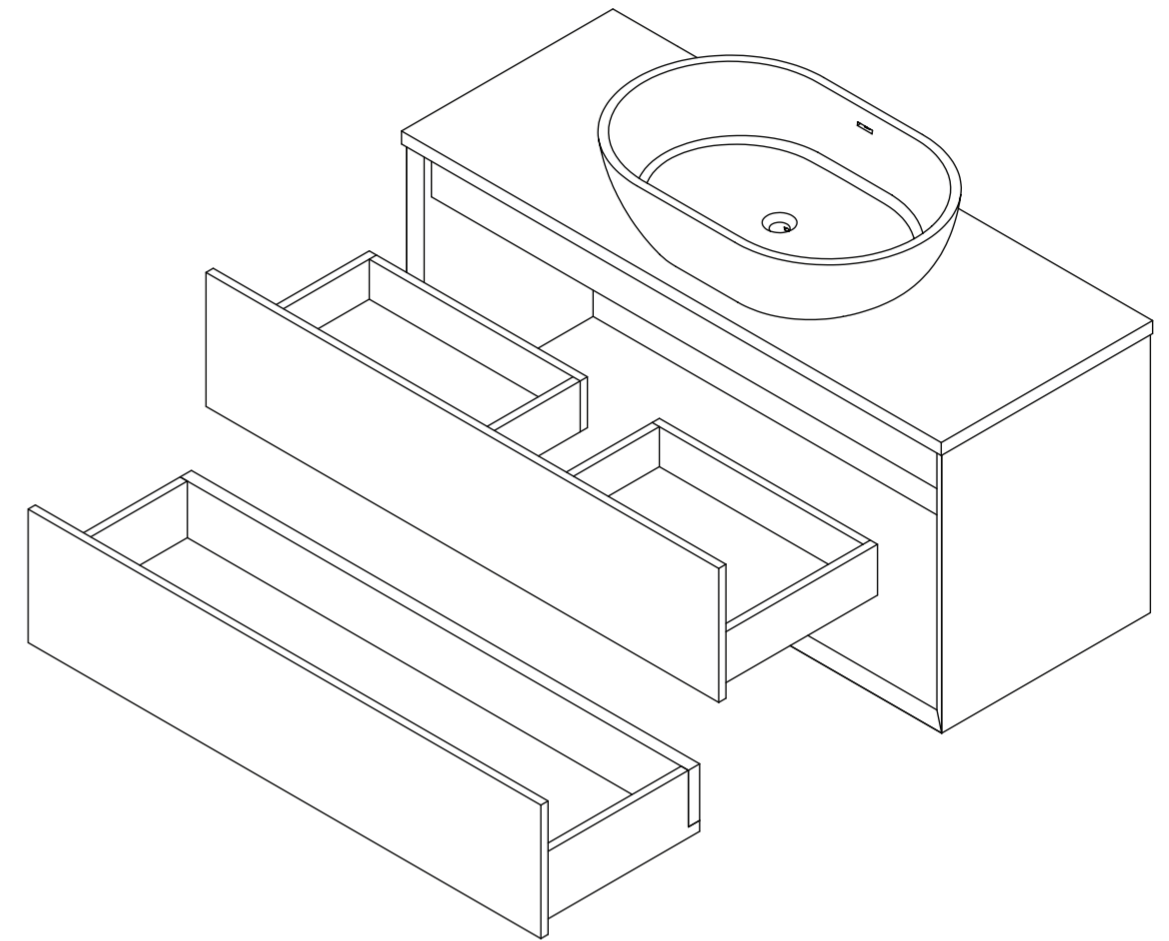

Basin

Top View

Side View - Section View

Front View - Section View

Vanity Unit

Top View - Section View

Side View - Section View

LUSO

Product Name	Volini 1200mm (Picasso Basin)
Product Size (mm)	
Basin	580 x 380 x 145
Vanity Unit	1200 x 470 x 565

All dimensions provided in millimeters.