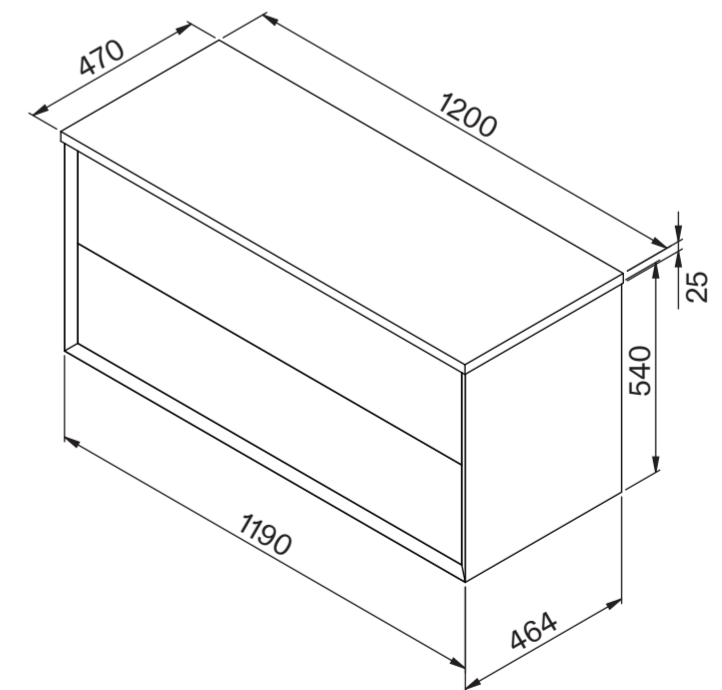

# Basin

Top View

Side View - Section View

# Vanity Unit

Top View - Section View

Side View - Section View

<b>LUSO</b>	Product Name	Volini 1200mm (Soho Basin)
	Product Size (mm)	
	Basin	420 x 340 x 150
	Vanity Unit	1200 x 470 x 565

All dimensions provided in millimeters.