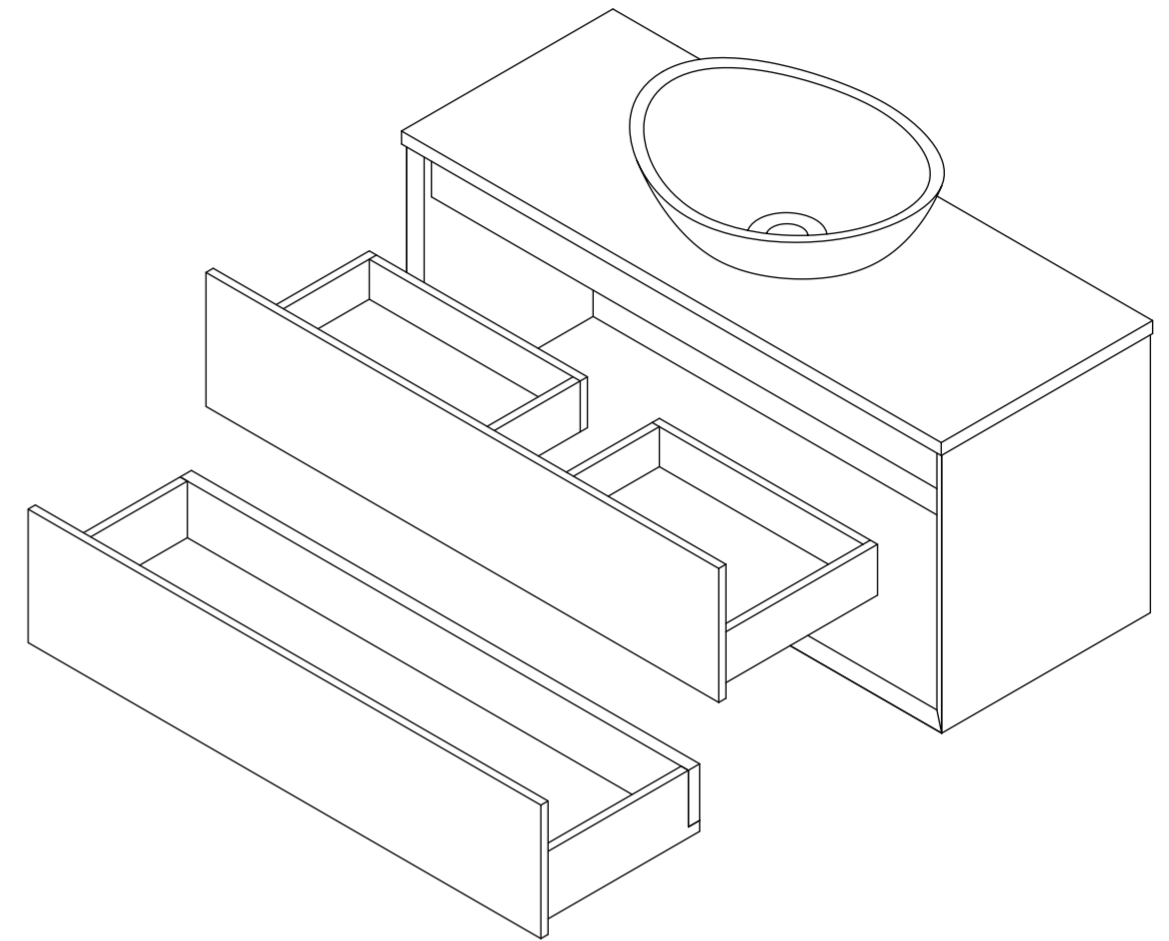

# Basin

Top View

Side View - Section View

# Vanity Unit

Top View - Section View

Side View - Section View

<b>LUSO</b>	Product Name	Volini 1200mm (Soho Basin)
	Product Size (mm)	
	Basin	420 x 340 x 150
	Vanity Unit	1200 x 470 x 565

All dimensions provided in millimeters.