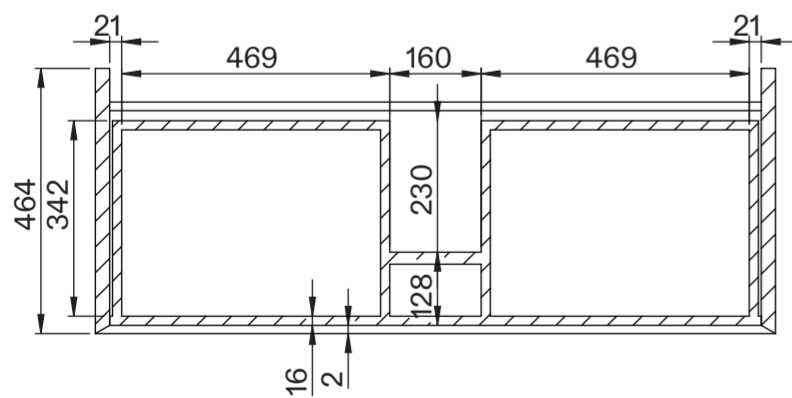

# Basin

Top View

Side View - Section View

# Vanity Unit

Top View - Section View

Side View - Section View

<b>LUSO</b>	Product Name	Volini 1200mm (Soho Basin)
	Product Size (mm)	
	Basin	420 x 340 x 150
	Vanity Unit	1200 x 470 x 565

All dimensions provided in millimeters.