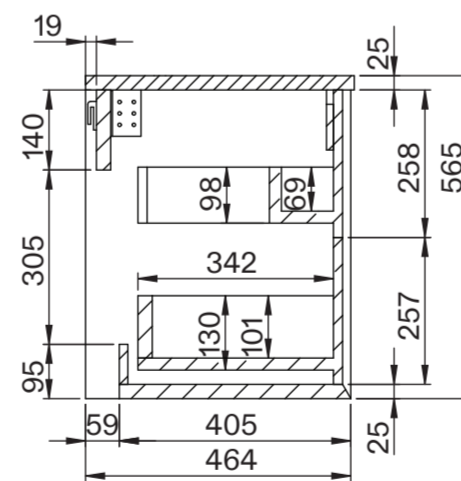

# Basin

Top View

Side View - Section View

# Vanity Unit

Top View - Section View

Side View - Section View

<b>LUSO</b>	Product Name	Volini 1200mm (Soho Basin)
	Product Size (mm)	
	Basin	420 x 340 x 150
	Vanity Unit	1200 x 470 x 565

All dimensions provided in millimeters.