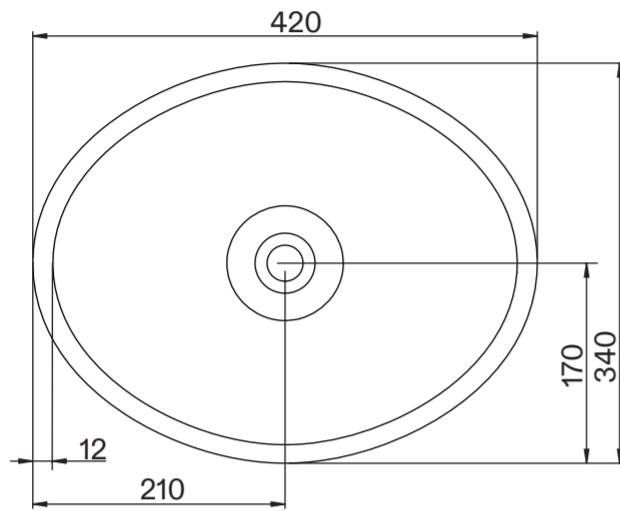

# Basin

Top View

Side View - Section View

# Vanity Unit

Top View - Section View

Side View - Section View

<b>LUSO</b>	Product Name	Volini 1200mm (Soho Basin)
	Product Size (mm)	
	Basin	420 x 340 x 150
	Vanity Unit	1200 x 470 x 565

All dimensions provided in millimeters.