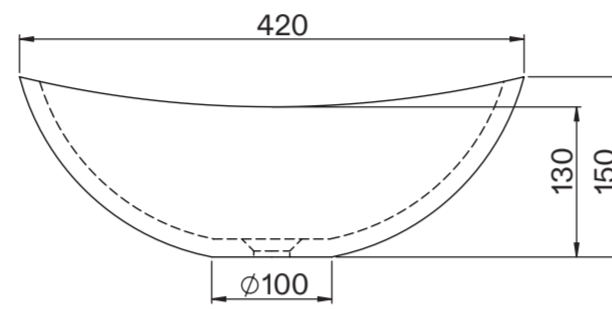

# Basin

Top View

Side View - Section View

# Vanity Unit

Top View - Section View

Side View - Section View

<b>LUSO</b>	Product Name	Volini 1200mm (Soho Basin)
	Product Size (mm)	
	Basin	420 x 340 x 150
	Vanity Unit	1200 x 470 x 565

All dimensions provided in millimeters.