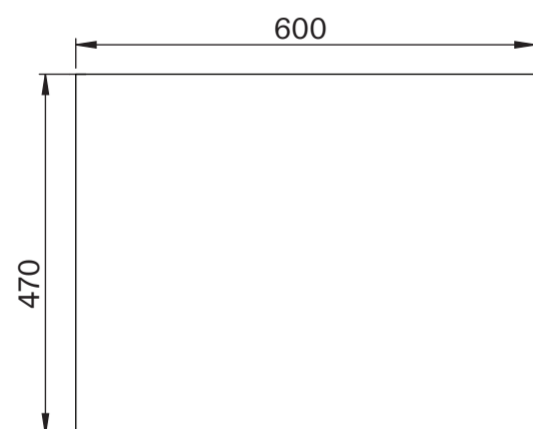

Basin

Side View - Section View

Top View

Vanity Unit

Top View

Top View - Section View

Side View - Section View

LUSO

Product Name	Volini 600mm (Cube Basin)
Product Size (mm)	
Basin	500 x 300 x 110
Vanity Unit	600 x 470 x 558

All dimensions provided in millimeters.