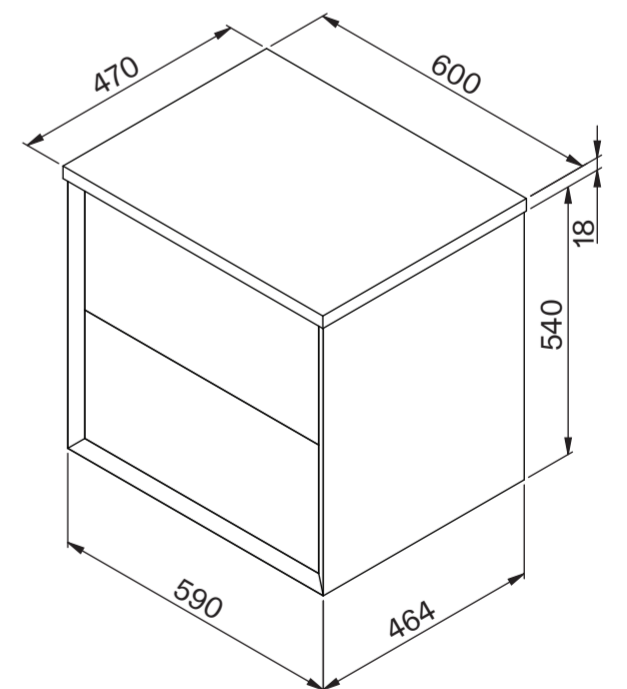

Basin

Side View - Section View

Top View

Vanity Unit

Top View

Top View - Section View

Side View - Section View

LUSO

Product Name	Volini 600mm (Cube Basin)
Product Size (mm)	
Basin	500 x 300 x 110
Vanity Unit	600 x 470 x 558

All dimensions provided in millimeters.