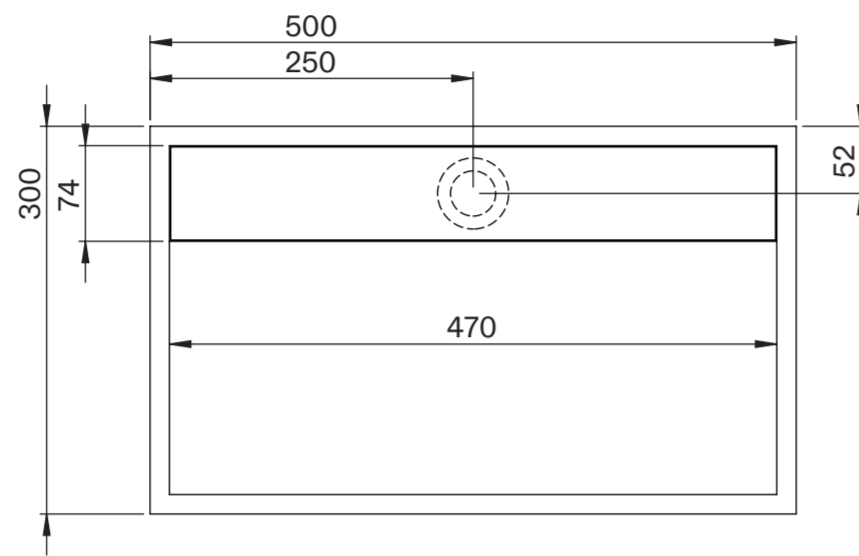

Basin

Side View - Section View

Top View

Vanity Unit

Top View

Top View - Section View

Side View - Section View

LUSO

Product Name	Volini 600mm (Cube Basin)
Product Size (mm)	
Basin	500 x 300 x 110
Vanity Unit	600 x 470 x 558

All dimensions provided in millimeters.