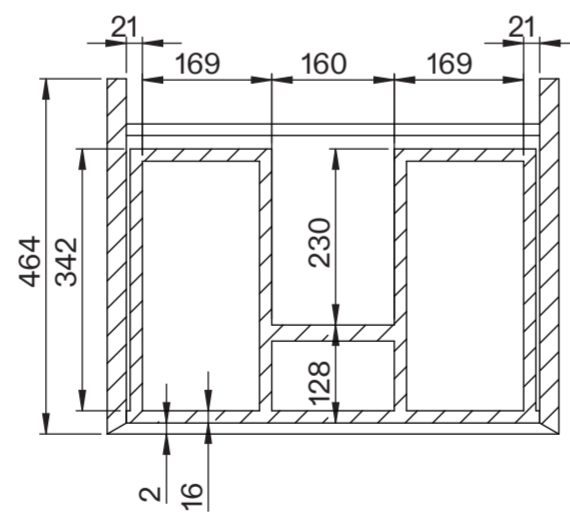

Basin

Side View - Section View

Top View

Vanity Unit

Top View

Top View - Section View

Side View - Section View

LUSO

Product Name	Volini 600mm (Cube Basin)
Product Size (mm)	
Basin	500 x 300 x 110
Vanity Unit	600 x 470 x 558

All dimensions provided in millimeters.