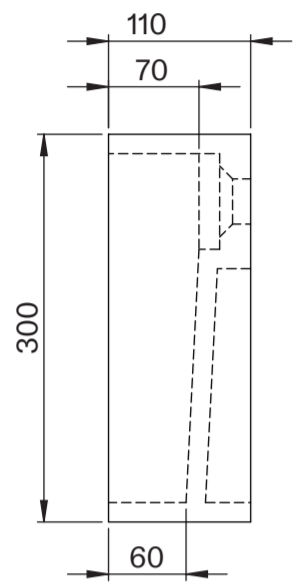

Basin

Side View - Section View

Top View

Vanity Unit

Top View

Top View - Section View

Side View - Section View

LUSO

Product Name	Volini 600mm (Cube Basin)
Product Size (mm)	
Basin	500 x 300 x 110
Vanity Unit	600 x 470 x 558

All dimensions provided in millimeters.