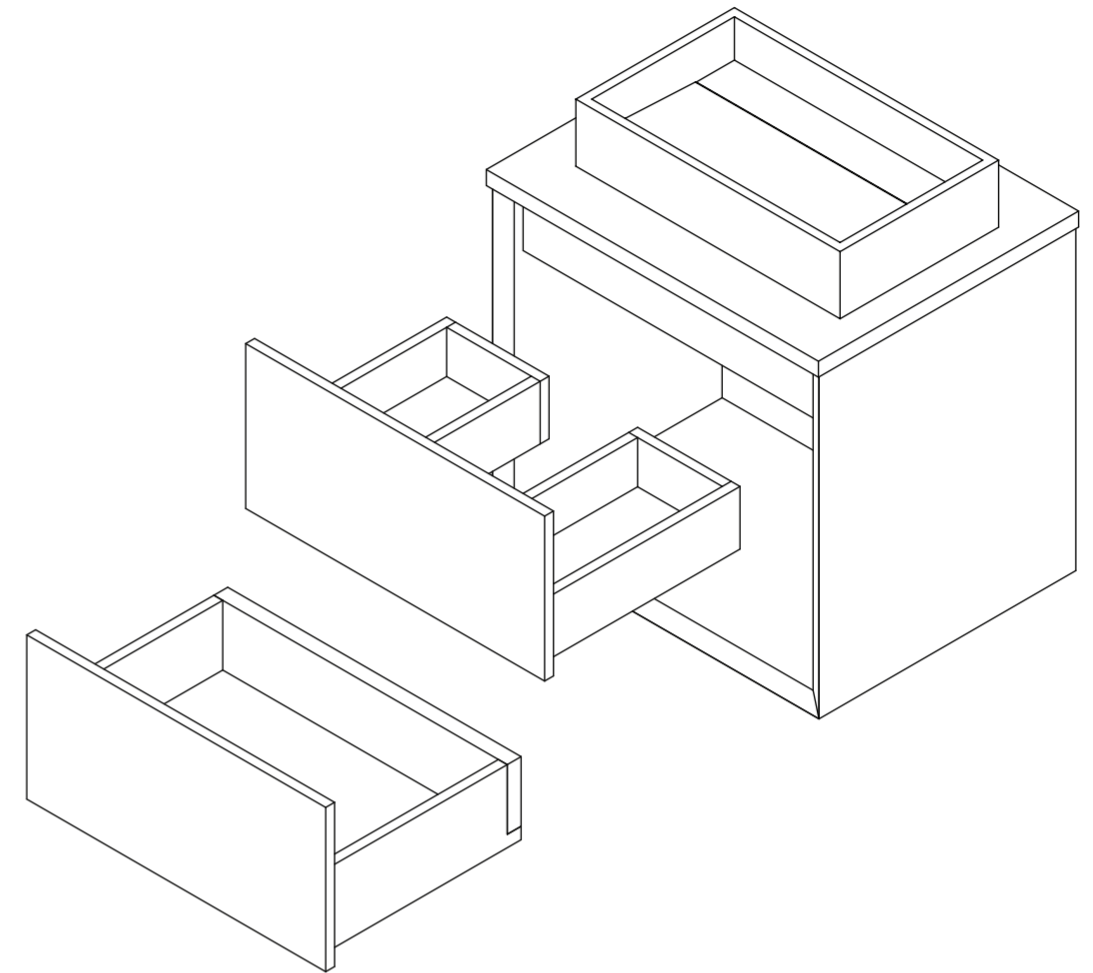

Basin

Side View - Section View

Top View

Vanity Unit

Top View

Top View - Section View

Side View - Section View

LUSO

Product Name	Volini 600mm (Cube Basin)
Product Size (mm)	
Basin	500 x 300 x 110
Vanity Unit	600 x 470 x 558

All dimensions provided in millimeters.