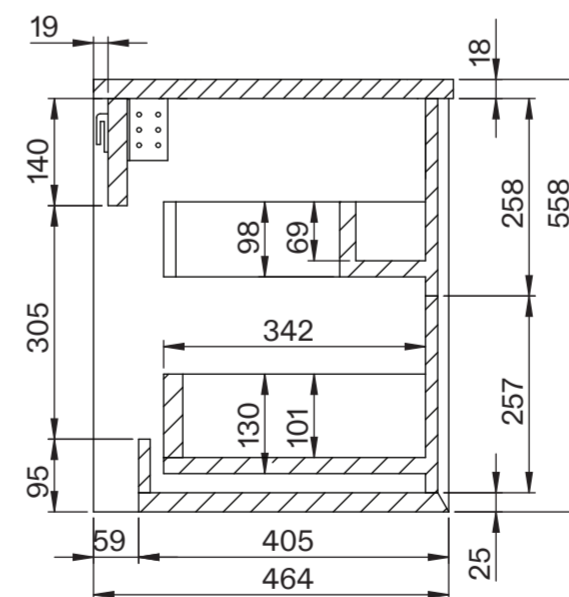

Basin

Side View - Section View

Top View

Vanity Unit

Top View

Top View - Section View

Side View - Section View

LUSO

Product Name	Volini 600mm (Cube Basin)
Product Size (mm)	
Basin	500 x 300 x 110
Vanity Unit	600 x 470 x 558

All dimensions provided in millimeters.