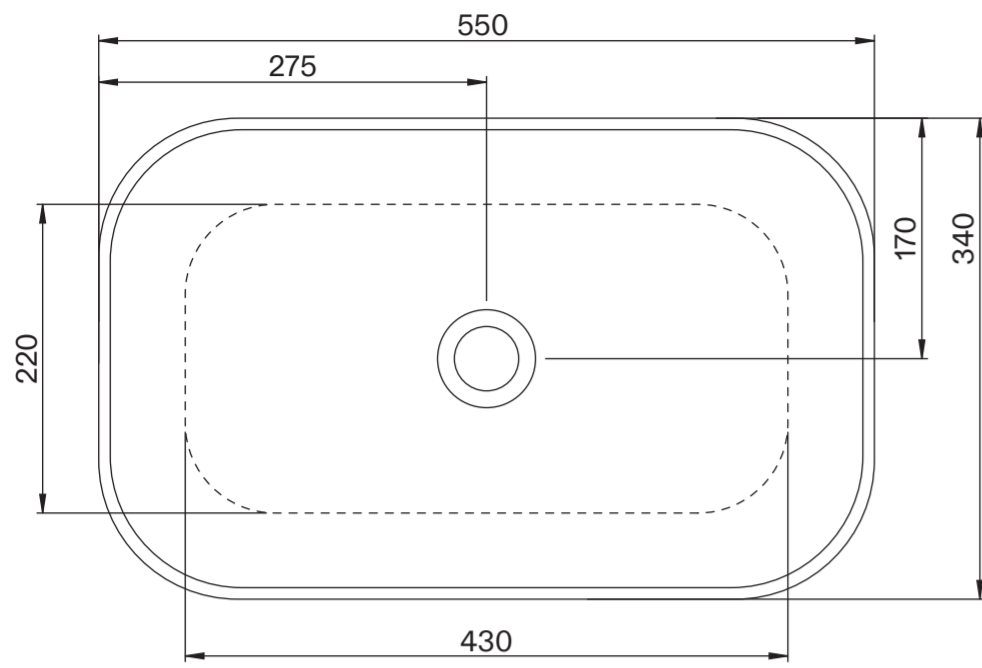

Basin

Top View

Side View

Front View - Section View

Vanity Unit

Top View

Top View - Section View

Side View - Section View

LUSO

Product Name	Volini 600mm (Designo Basin)
Product Size (mm)	
Basin	550 x 340 x 120
Vanity Unit	600 x 470 x 558

All dimensions provided in millimeters.