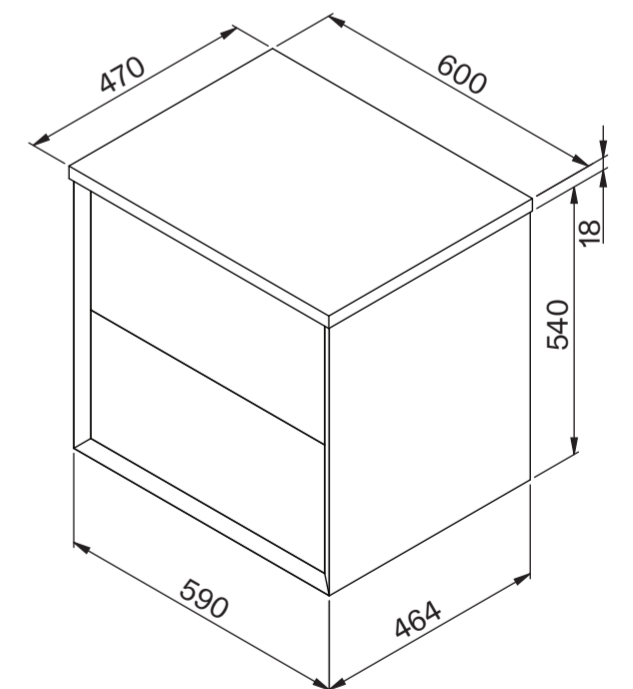

Basin

Top View

Side View

Front View - Section View

Vanity Unit

Top View

Top View - Section View

Side View - Section View

LUSO

Product Name	Volini 600mm (Designo Basin)
Product Size (mm)	
Basin	550 x 340 x 120
Vanity Unit	600 x 470 x 558

All dimensions provided in millimeters.