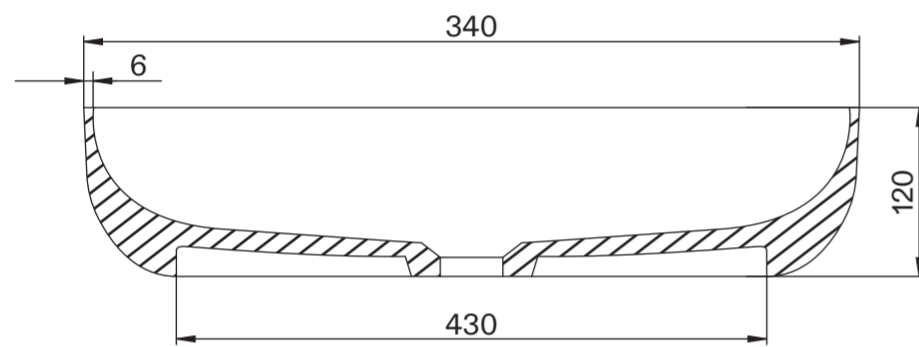

Basin

Top View

Side View

Front View - Section View

Vanity Unit

Top View

Top View - Section View

Side View - Section View

LUSO

Product Name	Volini 600mm (Designo Basin)
Product Size (mm)	
Basin	550 x 340 x 120
Vanity Unit	600 x 470 x 558

All dimensions provided in millimeters.