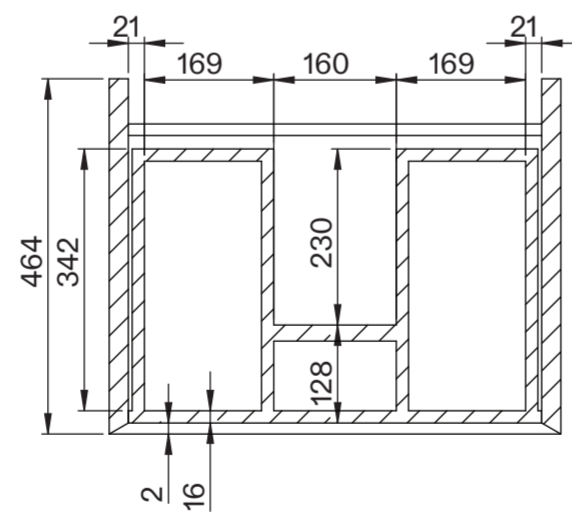

Basin

Top View

Side View

Front View - Section View

Vanity Unit

Top View

Top View - Section View

Side View - Section View

LUSO

Product Name	Volini 600mm (Designo Basin)
Product Size (mm)	
Basin	550 x 340 x 120
Vanity Unit	600 x 470 x 558

All dimensions provided in millimeters.