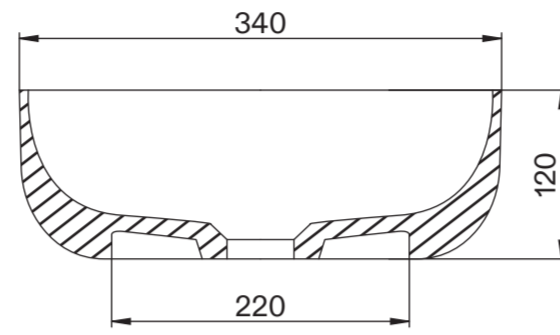

Basin

Top View

Side View

Front View - Section View

Vanity Unit

Top View

Top View - Section View

Side View - Section View

LUSO

Product Name	Volini 600mm (Designo Basin)
Product Size (mm)	
Basin	550 x 340 x 120
Vanity Unit	600 x 470 x 558

All dimensions provided in millimeters.