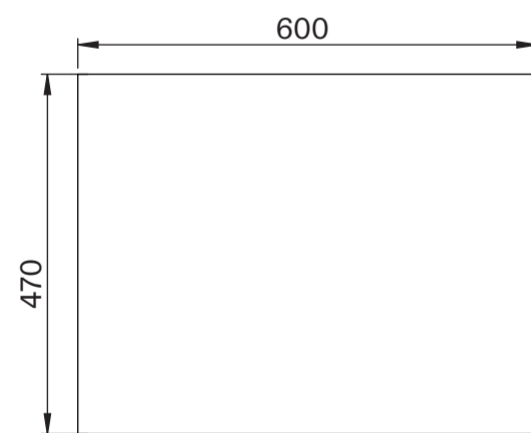

Basin

Top View

Side View

Front View - Section View

Vanity Unit

Top View

Top View - Section View

Side View - Section View

LUSO

Product Name	Volini 600mm (Designo Basin)
Product Size (mm)	
Basin	550 x 340 x 120
Vanity Unit	600 x 470 x 558

All dimensions provided in millimeters.