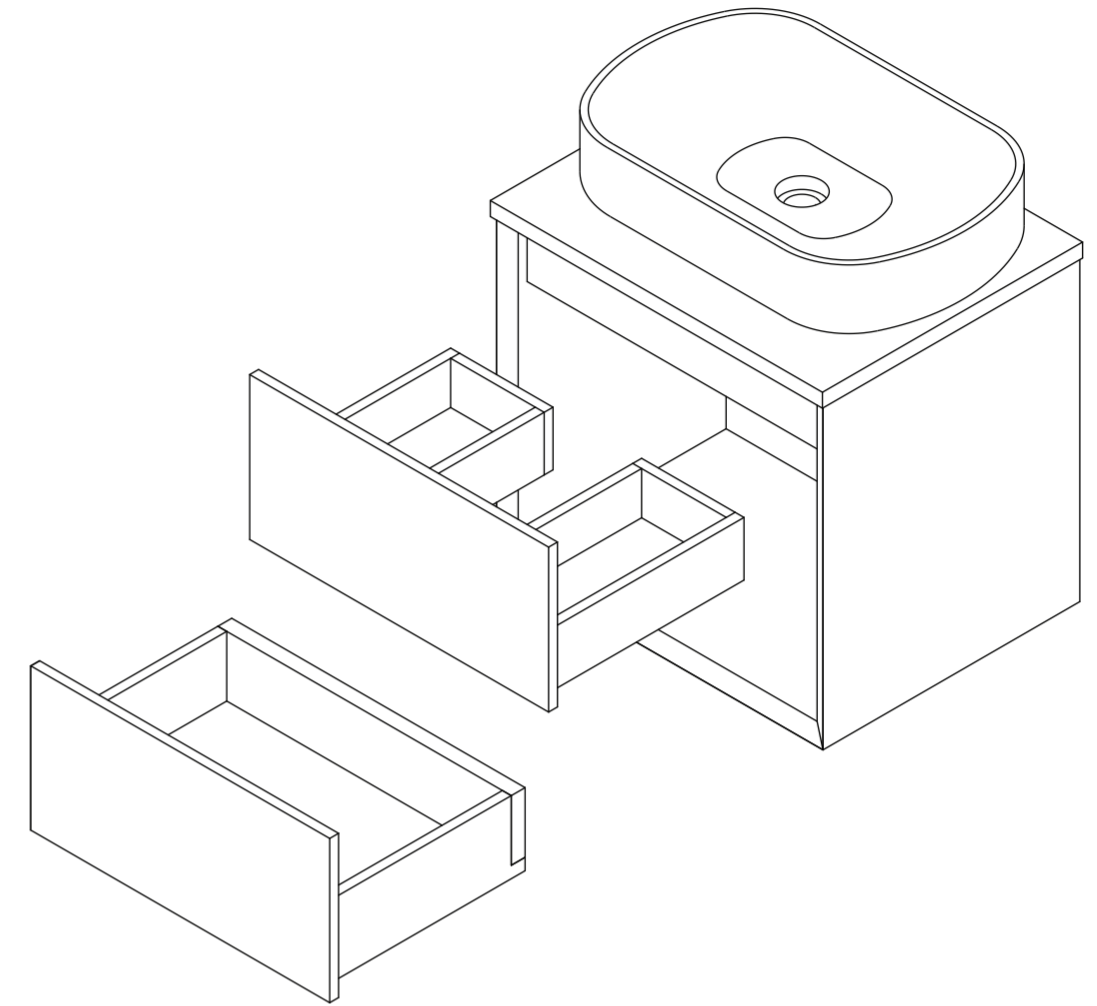

Basin

Top View

Side View

Front View - Section View

Vanity Unit

Top View

Top View - Section View

Side View - Section View

LUSO

Product Name	Volini 600mm (Designo Basin)
Product Size (mm)	
Basin	550 x 340 x 120
Vanity Unit	600 x 470 x 558

All dimensions provided in millimeters.