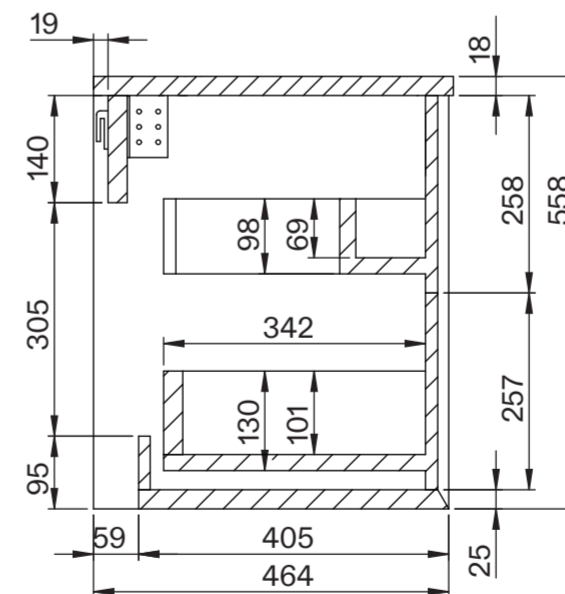

Basin

Top View

Side View

Front View - Section View

Vanity Unit

Top View

Top View - Section View

Side View - Section View

LUSO

Product Name	Volini 600mm (Designo Basin)
Product Size (mm)	
Basin	550 x 340 x 120
Vanity Unit	600 x 470 x 558

All dimensions provided in millimeters.