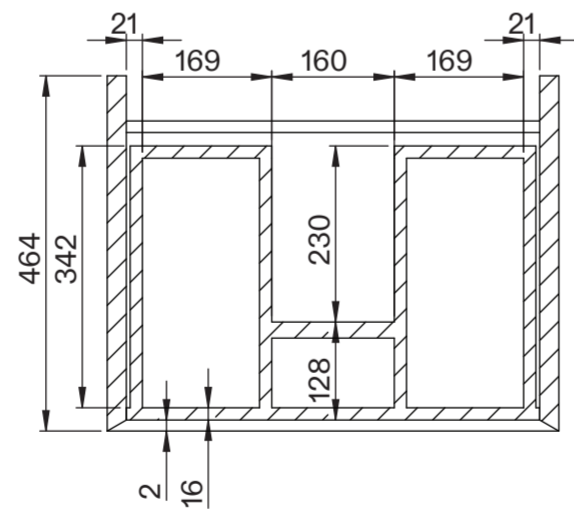

Basin

Side View - Section View

Top View

Vanity Unit

Top View

Top View - Section View

Side View - Section View

LUSO

Product Name	Volini 600mm (Nuvo Basin)
Product Size (mm)	
Basin	450 x 145
Vanity Unit	600 x 470 x 558

All dimensions provided in millimeters.