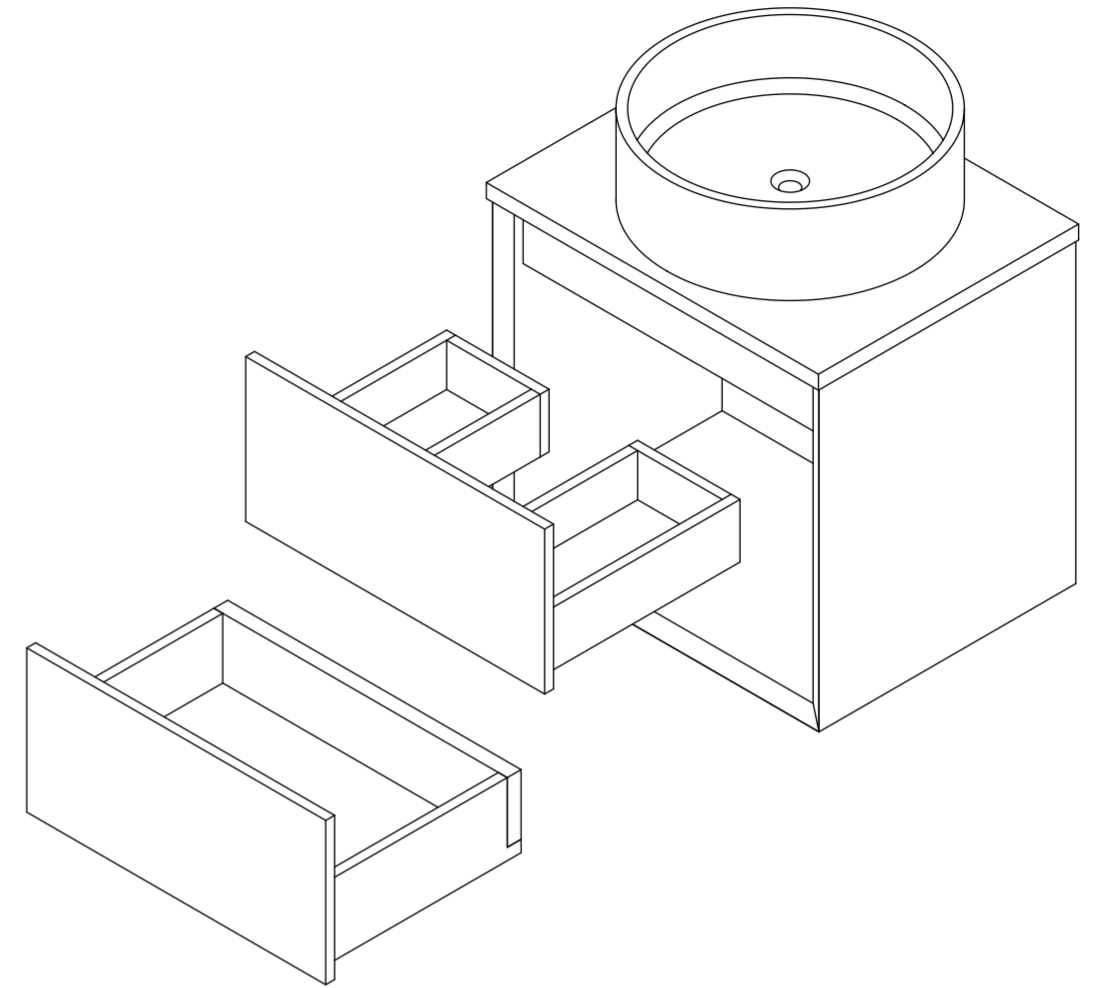

Basin

Side View - Section View

Top View

Vanity Unit

Top View

Top View - Section View

Side View - Section View

LUSO

Product Name	Volini 600mm (Nuvo Basin)
Product Size (mm)	
Basin	450 x 145
Vanity Unit	600 x 470 x 558

All dimensions provided in millimeters.