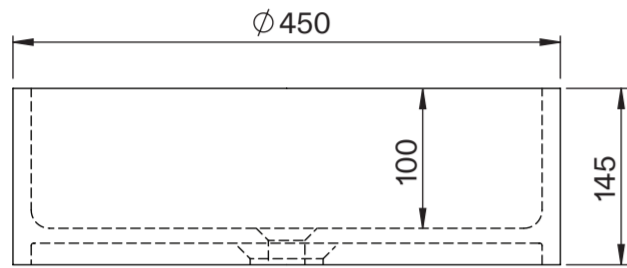

Basin

Side View - Section View

Top View

Vanity Unit

Top View

Top View - Section View

Side View - Section View

LUSO

Product Name	Volini 600mm (Nuvo Basin)
Product Size (mm)	
Basin	450 x 145
Vanity Unit	600 x 470 x 558

All dimensions provided in millimeters.