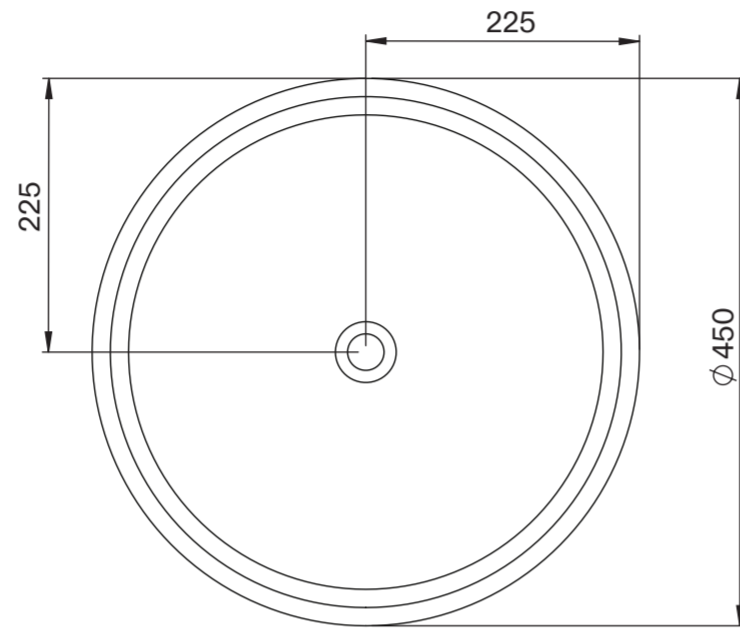

Basin

Side View - Section View

Top View

Vanity Unit

Top View

Top View - Section View

Side View - Section View

LUSO

Product Name	Volini 600mm (Nuvo Basin)
Product Size (mm)	
Basin	450 x 145
Vanity Unit	600 x 470 x 558

All dimensions provided in millimeters.