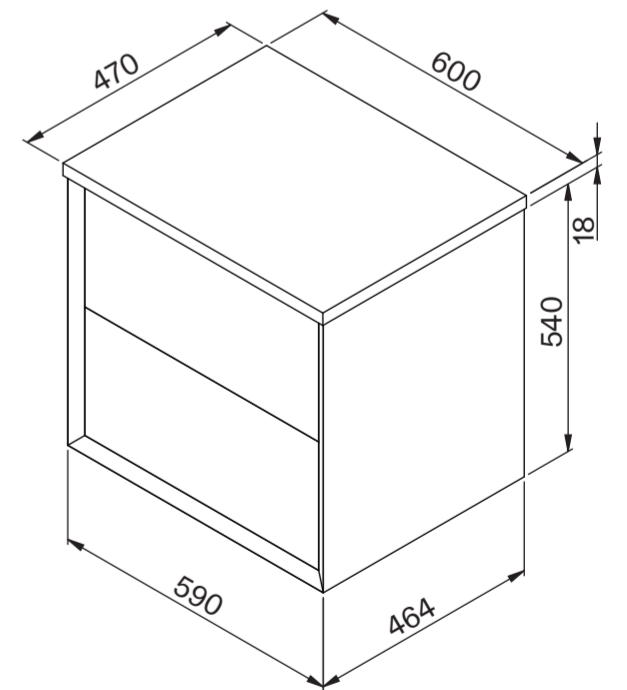

Basin

Side View - Section View

Top View

Vanity Unit

Top View

Top View - Section View

Side View - Section View

LUSO

Product Name	Volini 600mm (Nuvo Basin)
Product Size (mm)	
Basin	450 x 145
Vanity Unit	600 x 470 x 558

All dimensions provided in millimeters.