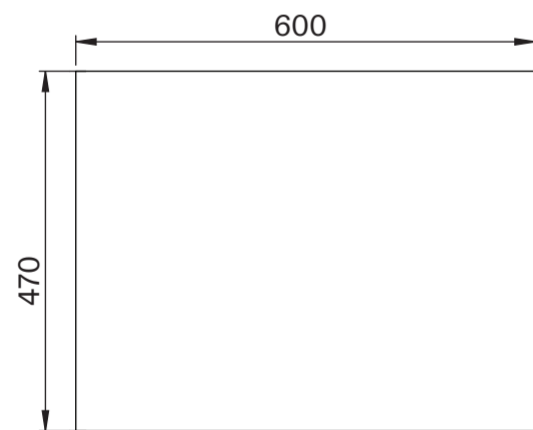

Basin

Side View - Section View

Top View

Vanity Unit

Top View

Top View - Section View

Side View - Section View

LUSO

Product Name	Volini 600mm (Nuvo Basin)
Product Size (mm)	
Basin	450 x 145
Vanity Unit	600 x 470 x 558

All dimensions provided in millimeters.