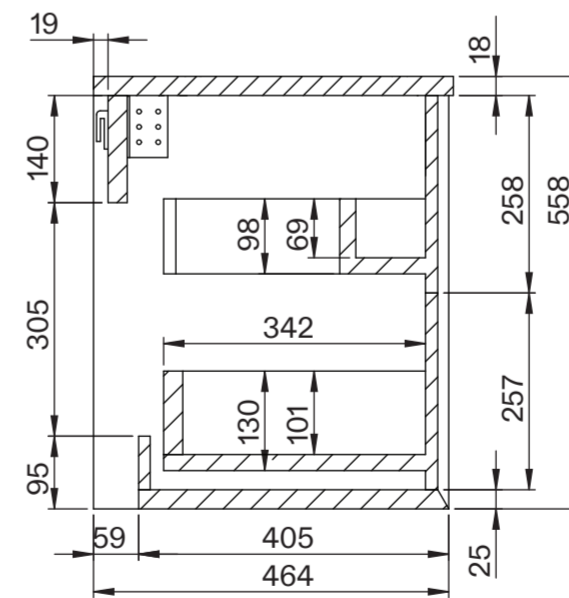

Basin

Side View - Section View

Top View

Vanity Unit

Top View

Top View - Section View

Side View - Section View

LUSO

Product Name	Volini 600mm (Nuvo Basin)
Product Size (mm)	
Basin	450 x 145
Vanity Unit	600 x 470 x 558

All dimensions provided in millimeters.