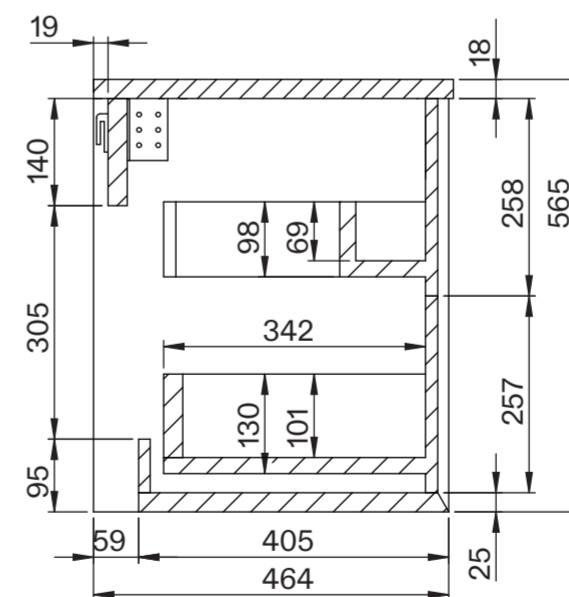

Basin

Side View - Section View

Top View

Vanity Unit

Top View

Top View - Section View

Side View - Section View

LUSO

Product Name	Volini 600mm (Oasis 420mm Basin)
Product Size (mm)	
Basin	420 x 160
Vanity Unit	600 x 470 x 565

All dimensions provided in millimeters.