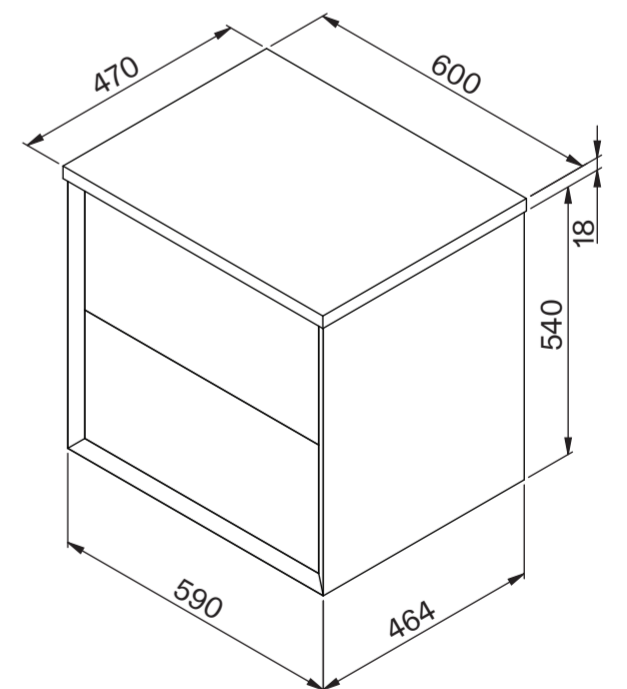

Basin

Side View - Section View

Top View

Vanity Unit

Top View

Top View - Section View

Side View - Section View

LUSO

Product Name	Volini 600mm (Oasis 420mm Basin)
Product Size (mm)	
Basin	420 x 160
Vanity Unit	600 x 470 x 565

All dimensions provided in millimeters.