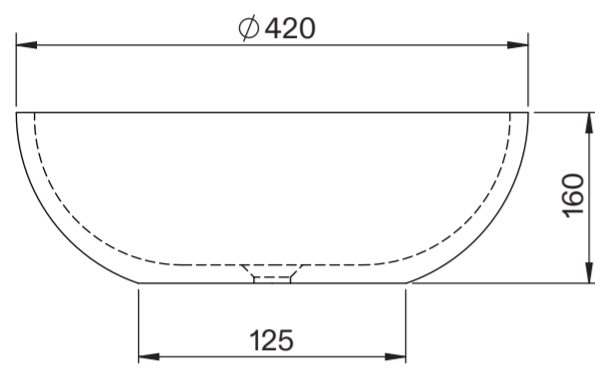

Basin

Side View - Section View

Top View

Vanity Unit

Top View

Top View - Section View

Side View - Section View

LUSO

Product Name	Volini 600mm (Oasis 420mm Basin)
Product Size (mm)	
Basin	420 x 160
Vanity Unit	600 x 470 x 565

All dimensions provided in millimeters.