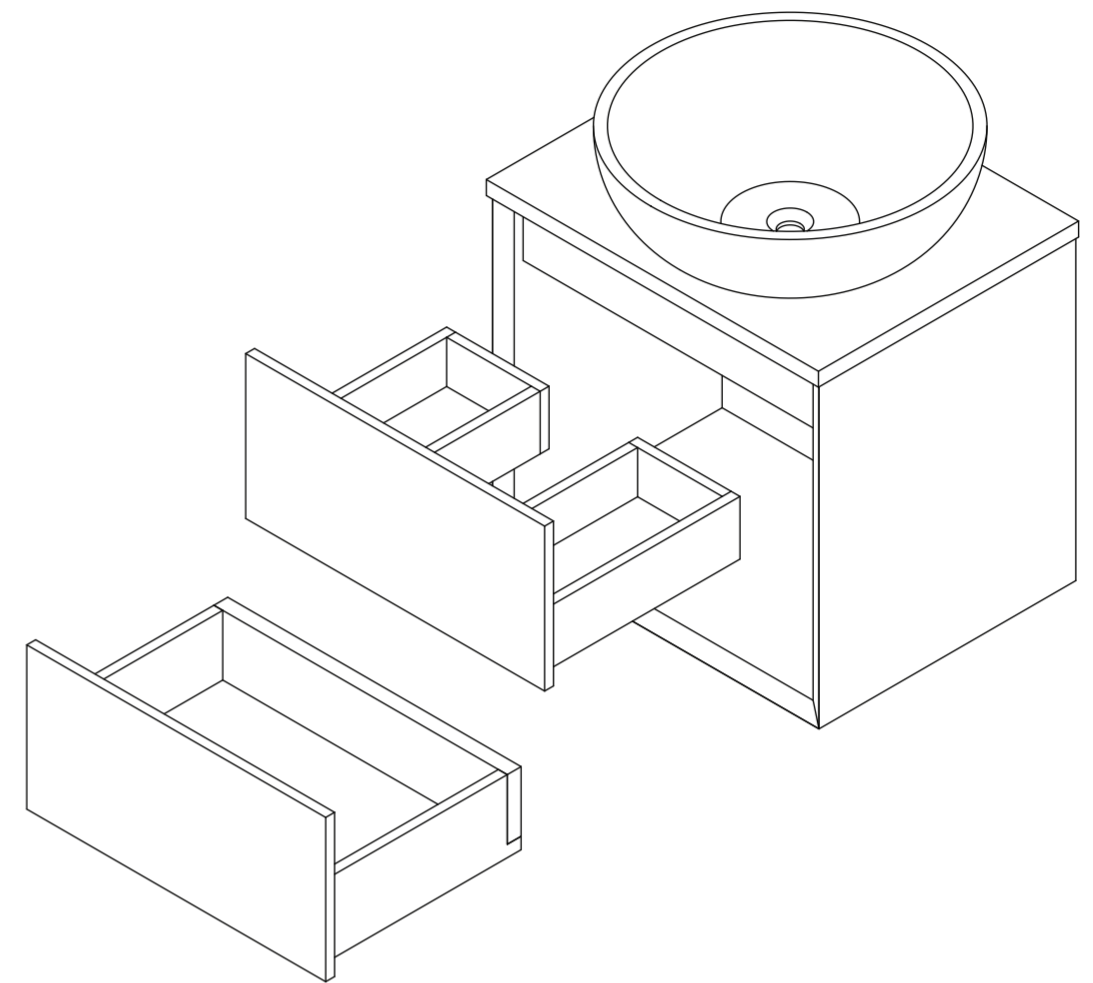

Basin

Side View - Section View

Top View

Vanity Unit

Top View

Top View - Section View

Side View - Section View

LUSO

Product Name	Volini 600mm (Oasis 420mm Basin)
Product Size (mm)	
Basin	420 x 160
Vanity Unit	600 x 470 x 565

All dimensions provided in millimeters.