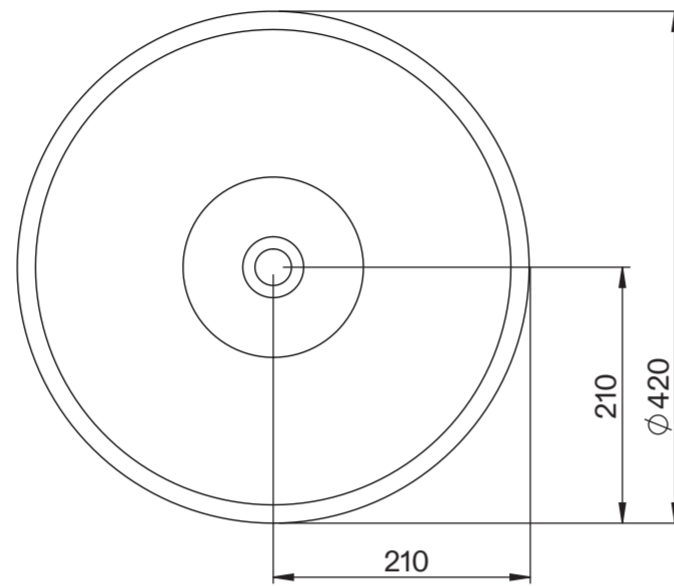

Basin

Side View - Section View

Top View

Vanity Unit

Top View

Top View - Section View

Side View - Section View

LUSO

Product Name	Volini 600mm (Oasis 420mm Basin)
Product Size (mm)	
Basin	420 x 160
Vanity Unit	600 x 470 x 565

All dimensions provided in millimeters.