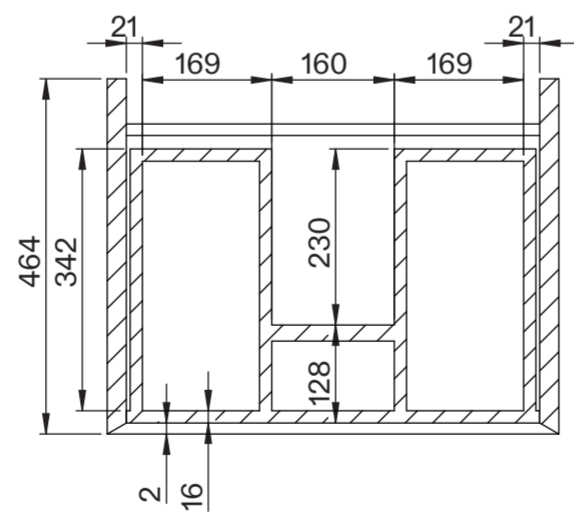

Basin

Side View - Section View

Top View

Vanity Unit

Top View

Top View - Section View

Side View - Section View

LUSO

Product Name	Volini 600mm (Oasis 420mm Basin)
Product Size (mm)	
Basin	420 x 160
Vanity Unit	600 x 470 x 565

All dimensions provided in millimeters.