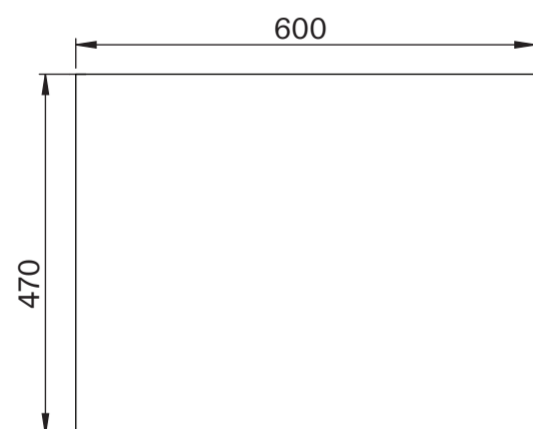

Basin

Side View - Section View

Top View

Vanity Unit

Top View

Top View - Section View

Side View - Section View

LUSO

Product Name	Volini 600mm (Oasis 420mm Basin)
Product Size (mm)	
Basin	420 x 160
Vanity Unit	600 x 470 x 565

All dimensions provided in millimeters.