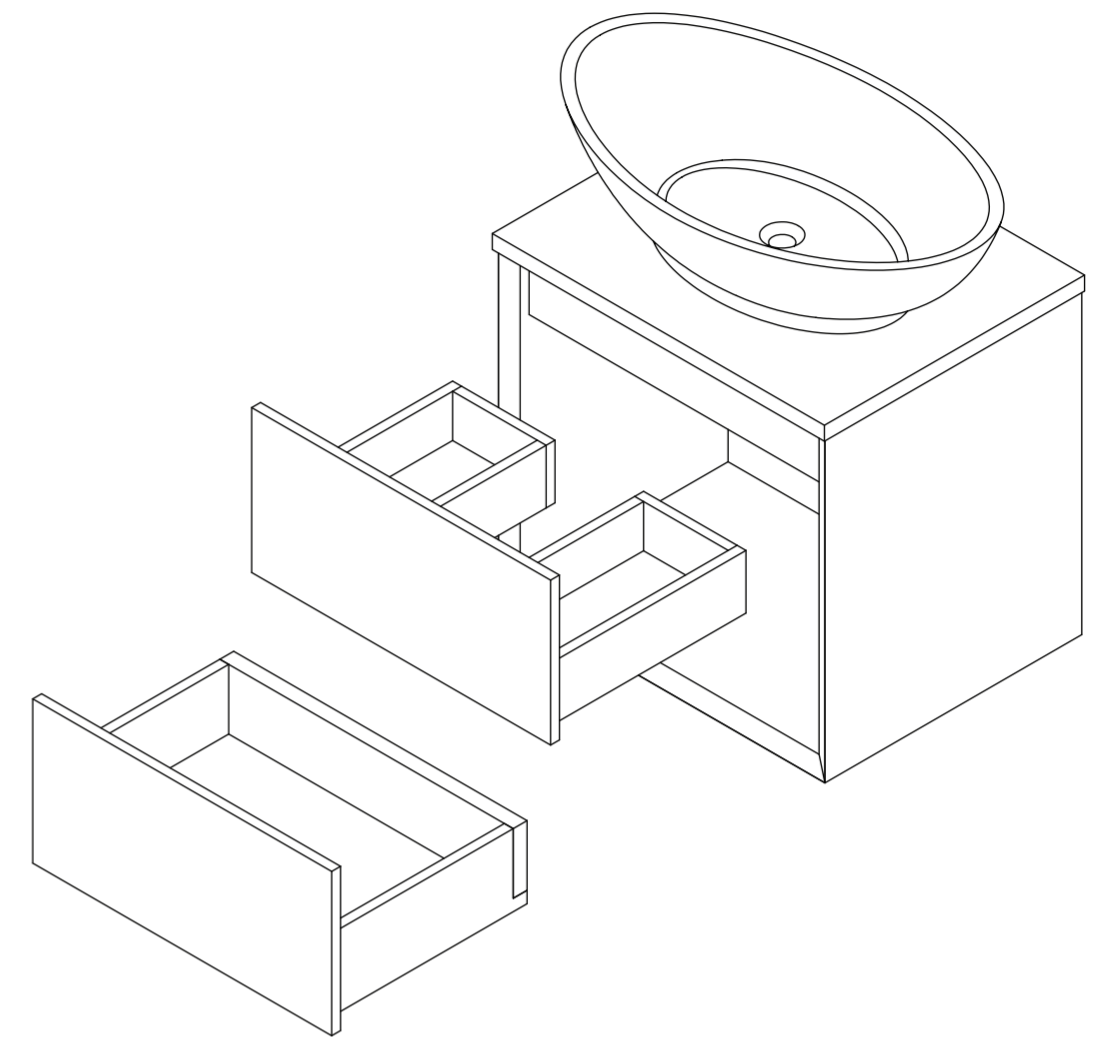

Basin

Side View - Section View

Top View

Vanity Unit

Top View

Top View - Section View

Side View - Section View

LUSO

Product Name	Volini 600mm (Oasis 600mm Basin)
Product Size (mm)	
Basin	600 x 350 x 160
Vanity Unit	600 x 470 x 558

All dimensions provided in millimeters.