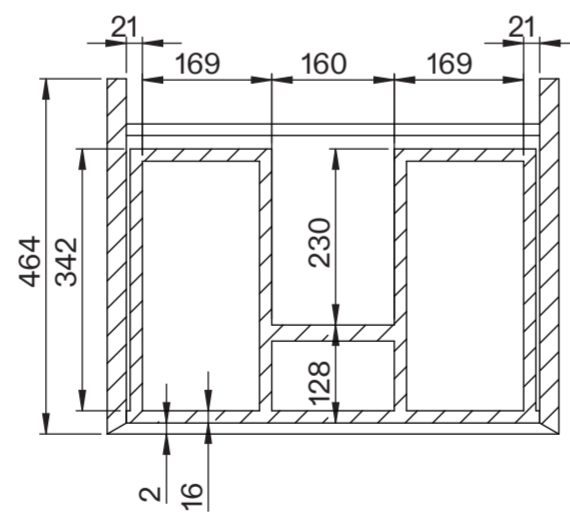

Basin

Side View - Section View

Top View

Vanity Unit

Top View

Top View - Section View

Side View - Section View

LUSO

Product Name	Volini 600mm (Oasis 600mm Basin)
Product Size (mm)	
Basin	600 x 350 x 160
Vanity Unit	600 x 470 x 558

All dimensions provided in millimeters.