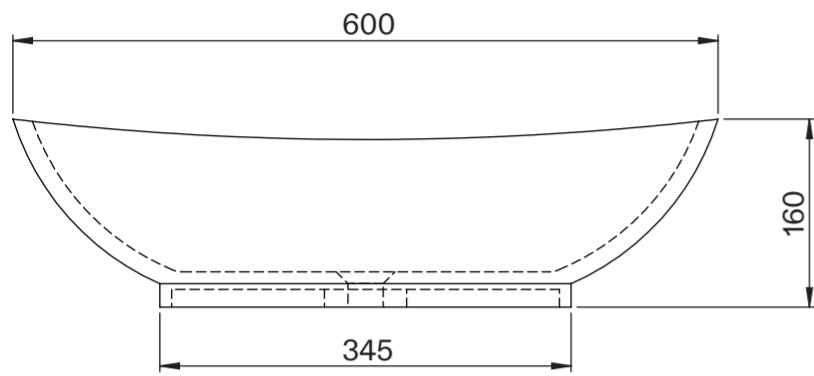

Basin

Side View - Section View

Top View

Vanity Unit

Top View

Top View - Section View

Side View - Section View

LUSO

Product Name	Volini 600mm (Oasis 600mm Basin)
Product Size (mm)	
Basin	600 x 350 x 160
Vanity Unit	600 x 470 x 558

All dimensions provided in millimeters.