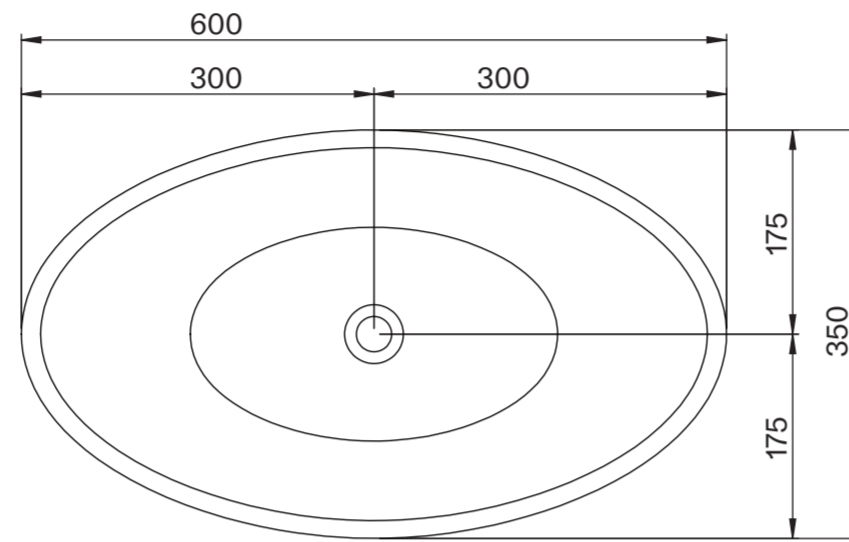

Basin

Side View - Section View

Top View

Vanity Unit

Top View

Top View - Section View

Side View - Section View

LUSO

Product Name	Volini 600mm (Oasis 600mm Basin)
Product Size (mm)	
Basin	600 x 350 x 160
Vanity Unit	600 x 470 x 558

All dimensions provided in millimeters.