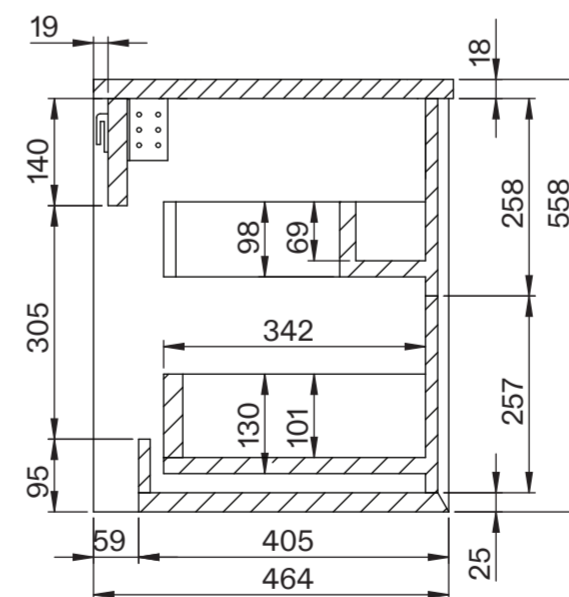

Basin

Side View - Section View

Top View

Vanity Unit

Top View

Top View - Section View

Side View - Section View

LUSO

Product Name	Volini 600mm (Oasis 600mm Basin)
Product Size (mm)	
Basin	600 x 350 x 160
Vanity Unit	600 x 470 x 558

All dimensions provided in millimeters.