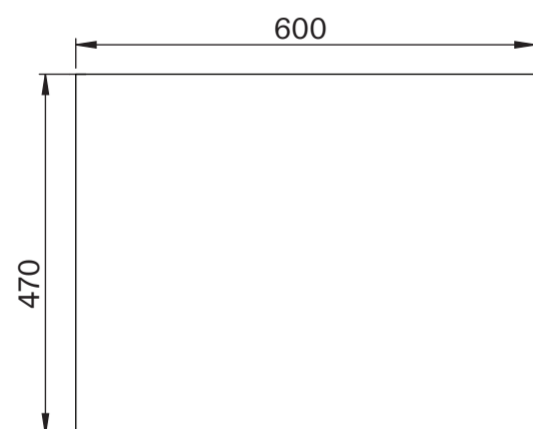

Basin

Side View - Section View

Top View

Vanity Unit

Top View

Top View - Section View

Side View - Section View

LUSO

Product Name	Volini 600mm (Oasis 600mm Basin)
Product Size (mm)	
Basin	600 x 350 x 160
Vanity Unit	600 x 470 x 558

All dimensions provided in millimeters.