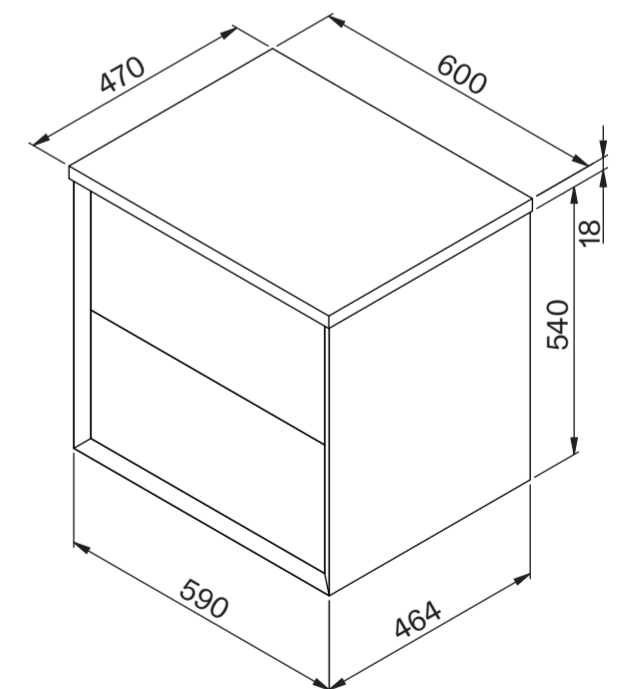

Basin

Side View - Section View

Top View

Vanity Unit

Top View

Top View - Section View

Side View - Section View

LUSO

Product Name	Volini 600mm (Oasis 600mm Basin)
Product Size (mm)	
Basin	600 x 350 x 160
Vanity Unit	600 x 470 x 558

All dimensions provided in millimeters.