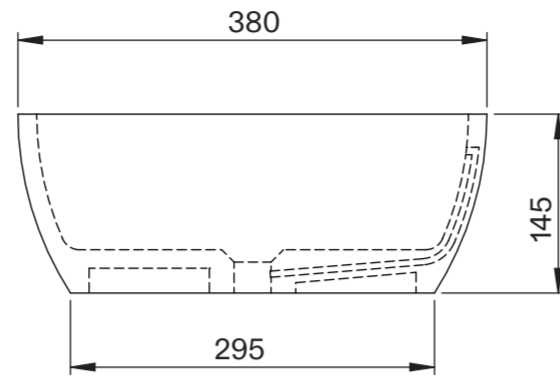

# Basin

Top View

Side View - Section View

Front View - Section View

# Vanity Unit

Top View

Top View - Section View

Side View - Section View

# LUSO

Product Name	Volini 600mm (Picasso Basin)
Product Size (mm)	
Basin	580 x 380 x 145
Vanity Unit	600 x 470 x 558

All dimensions provided in millimeters.