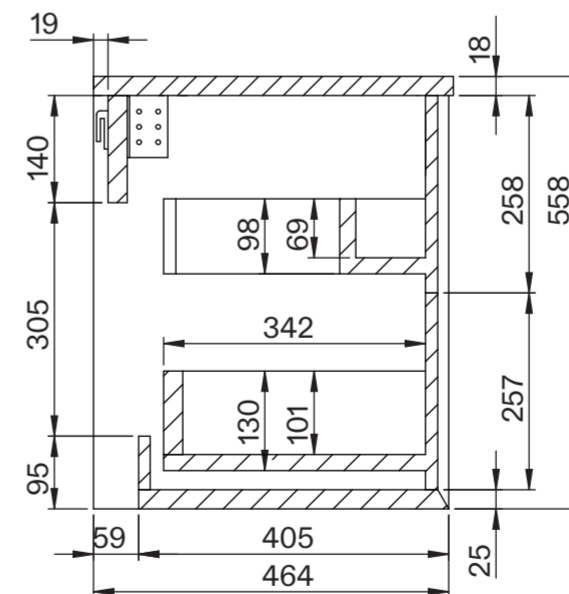

# Basin

Top View

Side View - Section View

Front View - Section View

# Vanity Unit

Top View

Top View - Section View

Side View - Section View

# LUSO

Product Name	Volini 600mm (Picasso Basin)
Product Size (mm)	
Basin	580 x 380 x 145
Vanity Unit	600 x 470 x 558

All dimensions provided in millimeters.