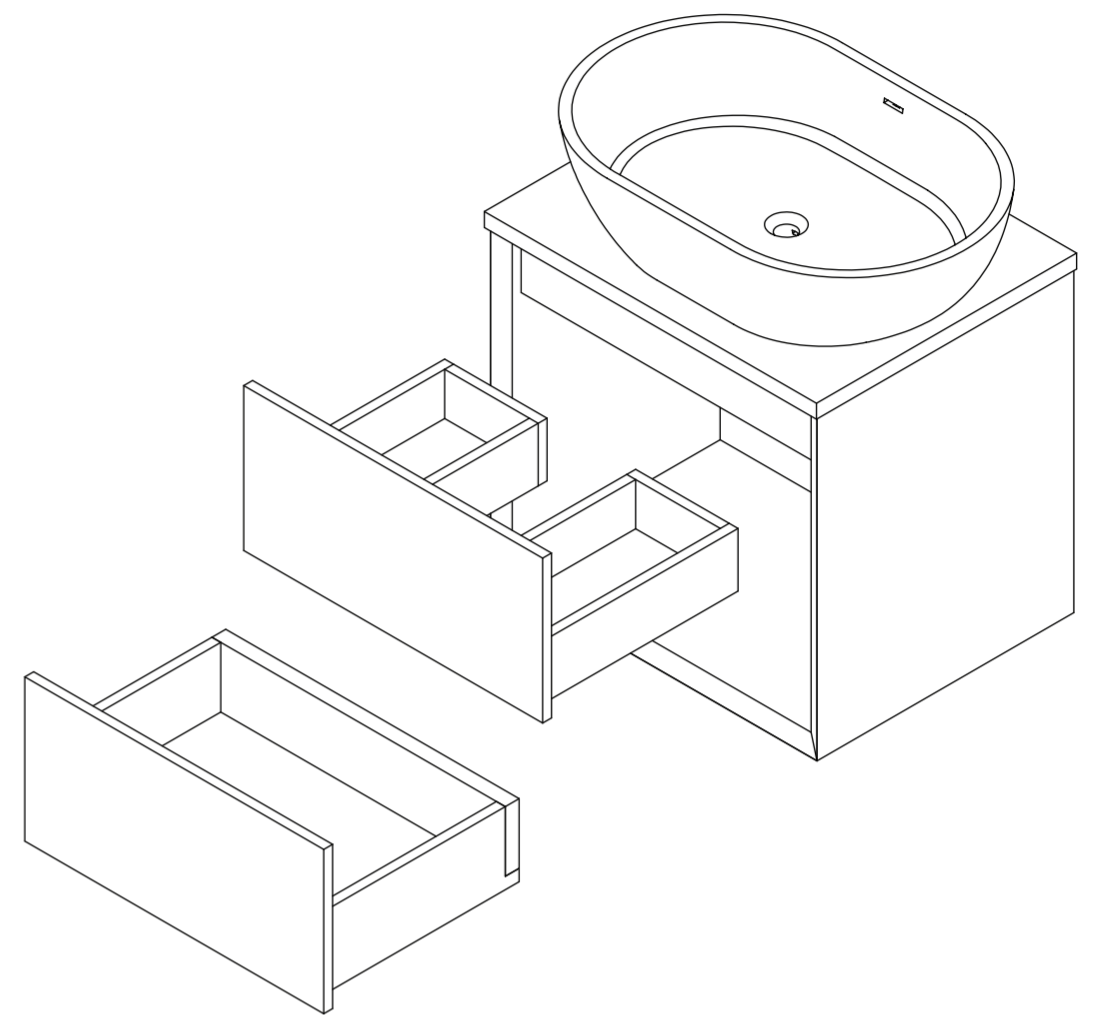

# Basin

Top View

Side View - Section View

Front View - Section View

# Vanity Unit

Top View

Top View - Section View

Side View - Section View

# LUSO

Product Name	Volini 600mm (Picasso Basin)
Product Size (mm)	
Basin	580 x 380 x 145
Vanity Unit	600 x 470 x 558

All dimensions provided in millimeters.