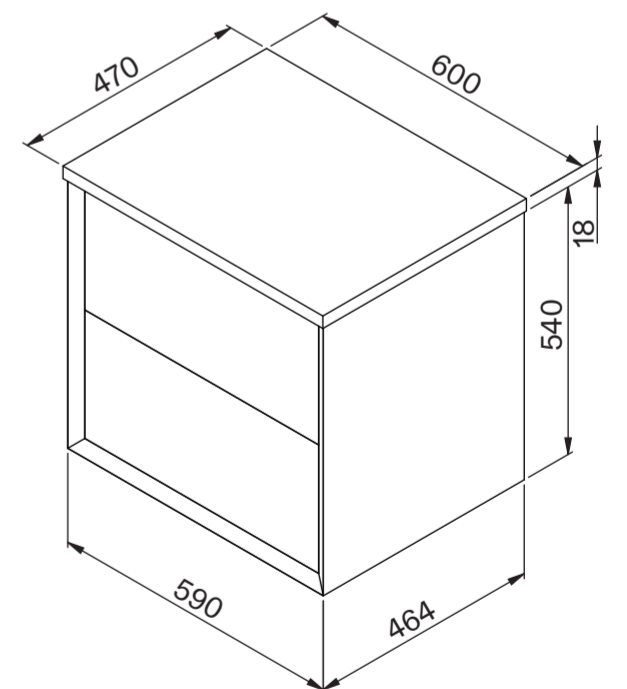

# Basin

Top View

Side View - Section View

Front View - Section View

# Vanity Unit

Top View

Top View - Section View

Side View - Section View

# LUSO

Product Name	Volini 600mm (Picasso Basin)
Product Size (mm)	
Basin	580 x 380 x 145
Vanity Unit	600 x 470 x 558

All dimensions provided in millimeters.