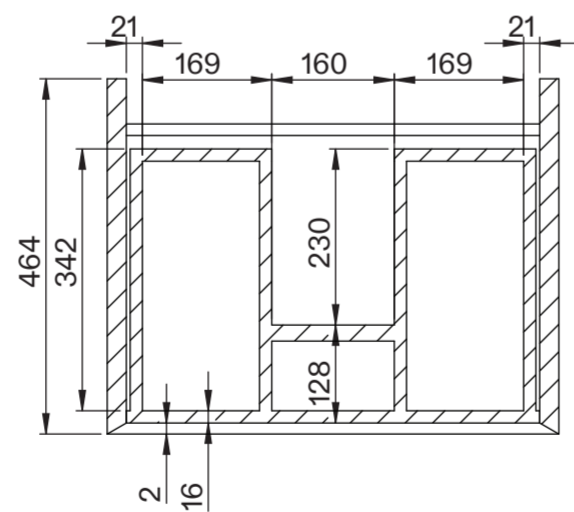

# Basin

Top View

Side View - Section View

Front View - Section View

# Vanity Unit

Top View

Top View - Section View

Side View - Section View

# LUSO

Product Name	Volini 600mm (Picasso Basin)
Product Size (mm)	
Basin	580 x 380 x 145
Vanity Unit	600 x 470 x 558

All dimensions provided in millimeters.