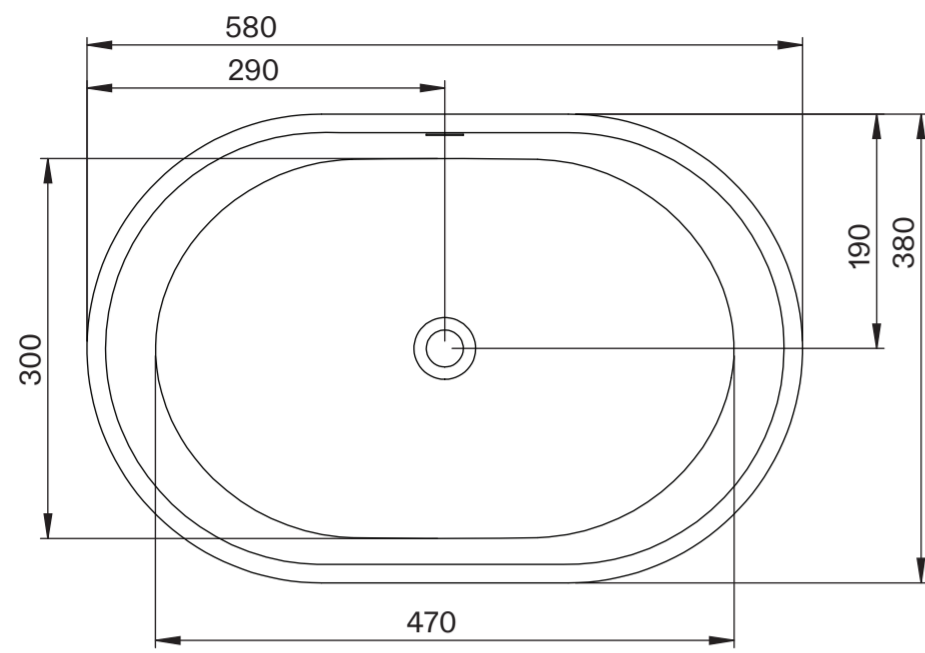

# Basin

Top View

Side View - Section View

Front View - Section View

# Vanity Unit

Top View

Top View - Section View

Side View - Section View

# LUSO

Product Name	Volini 600mm (Picasso Basin)
Product Size (mm)	
Basin	580 x 380 x 145
Vanity Unit	600 x 470 x 558

All dimensions provided in millimeters.