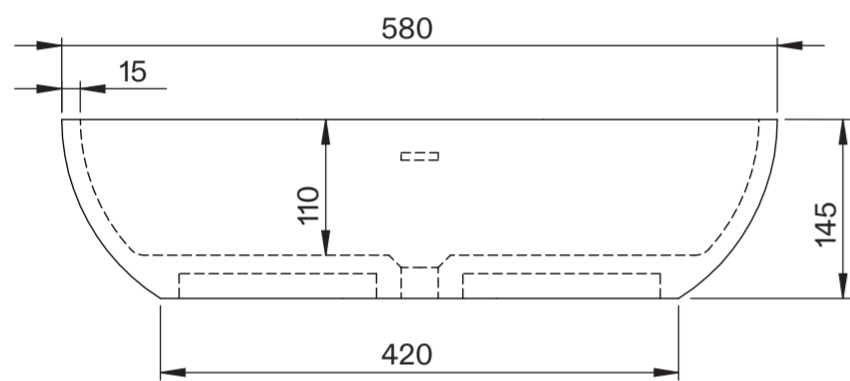

# Basin

Top View

Side View - Section View

Front View - Section View

# Vanity Unit

Top View

Top View - Section View

Side View - Section View

# LUSO

Product Name	Volini 600mm (Picasso Basin)
Product Size (mm)	
Basin	580 x 380 x 145
Vanity Unit	600 x 470 x 558

All dimensions provided in millimeters.