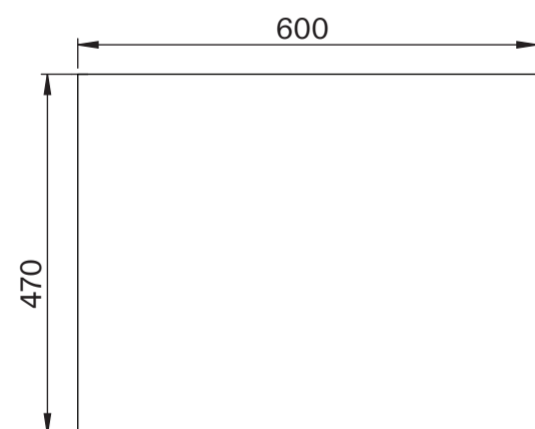

# Basin

Top View

Side View - Section View

Front View - Section View

# Vanity Unit

Top View

Top View - Section View

Side View - Section View

# LUSO

Product Name	Volini 600mm (Picasso Basin)
Product Size (mm)	
Basin	580 x 380 x 145
Vanity Unit	600 x 470 x 558

All dimensions provided in millimeters.