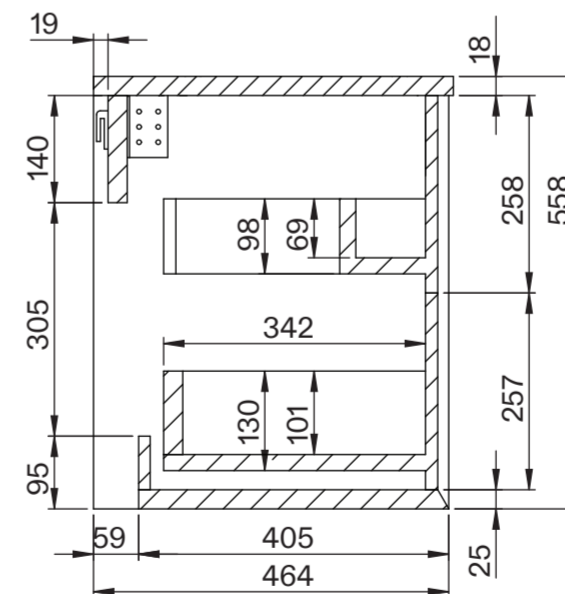

# Basin

Top View

Side View - Section View

# Vanity Unit

Top View

Top View - Section View

Side View - Section View

# LUSO

Product Name	Volini 600mm (Soho Basin)
Product Size (mm)	
Basin	420 x 340 x 150
Vanity Unit	600 x 470 x 558

All dimensions provided in millimeters.