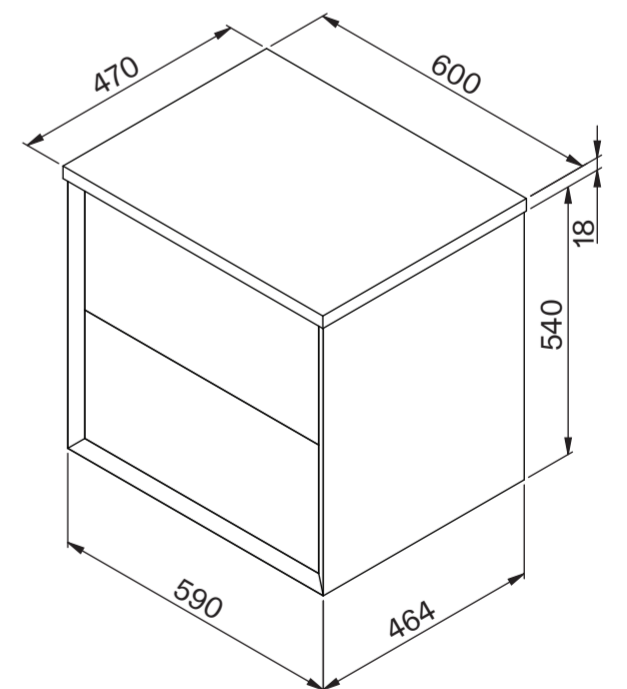

# Basin

Top View

Side View - Section View

# Vanity Unit

Top View

Top View - Section View

Side View - Section View

# LUSO

Product Name	Volini 600mm (Soho Basin)
Product Size (mm)	
Basin	420 x 340 x 150
Vanity Unit	600 x 470 x 558

All dimensions provided in millimeters.