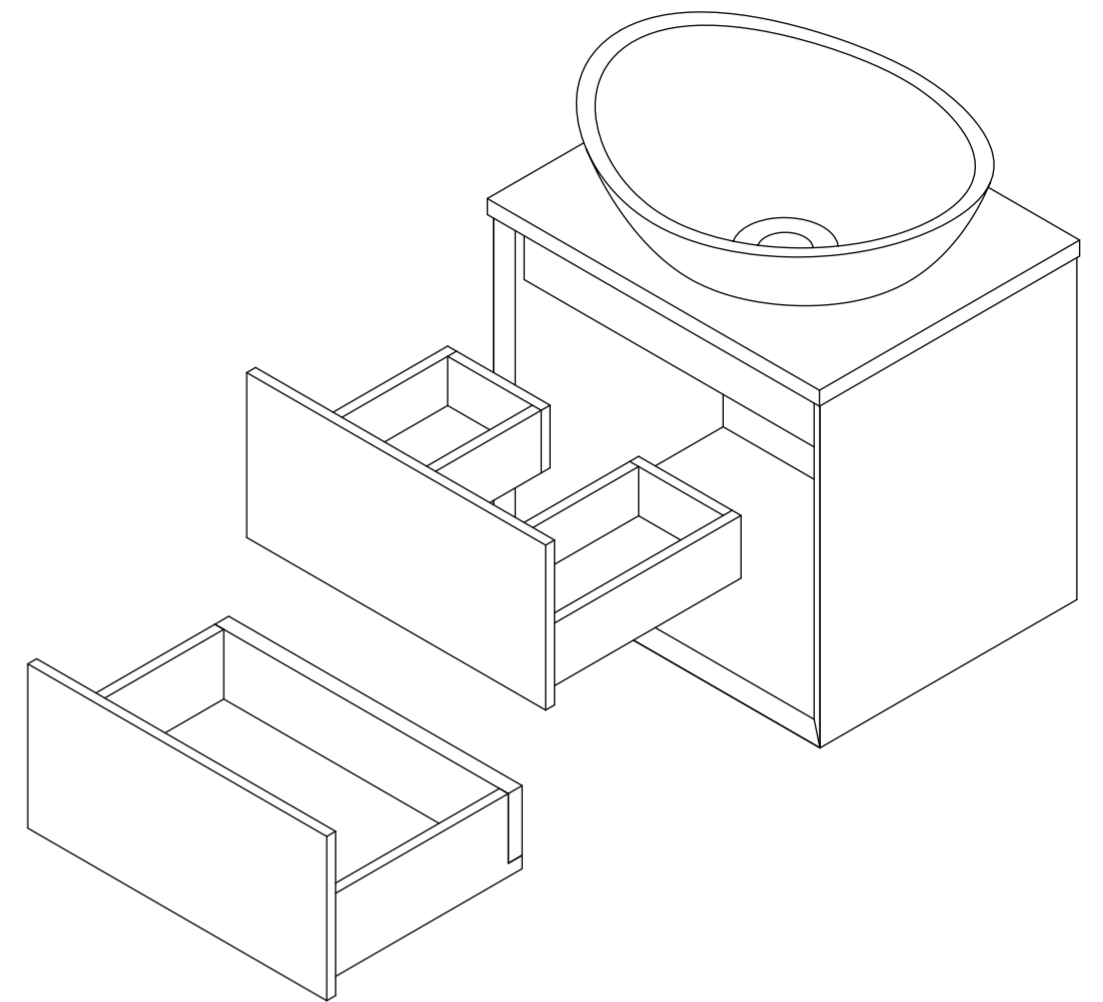

# Basin

Top View

Side View - Section View

# Vanity Unit

Top View

Top View - Section View

Side View - Section View

# LUSO

Product Name	Volini 600mm (Soho Basin)
Product Size (mm)	
Basin	420 x 340 x 150
Vanity Unit	600 x 470 x 558

All dimensions provided in millimeters.