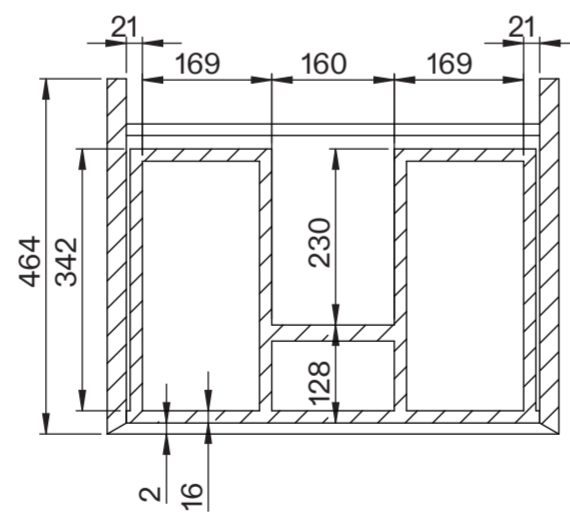

# Basin

Top View

Side View - Section View

# Vanity Unit

Top View

Top View - Section View

Side View - Section View

# LUSO

Product Name	Volini 600mm (Soho Basin)
Product Size (mm)	
Basin	420 x 340 x 150
Vanity Unit	600 x 470 x 558

All dimensions provided in millimeters.