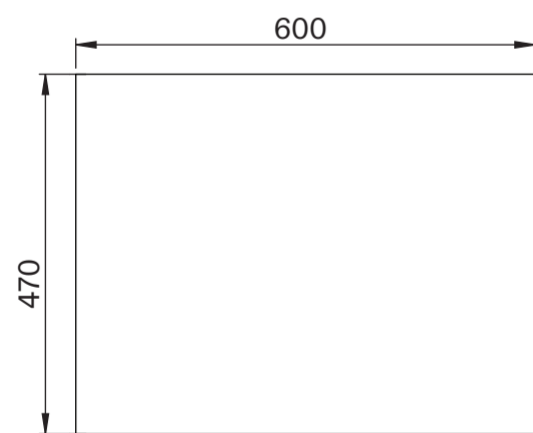

# Basin

Top View

Side View - Section View

# Vanity Unit

Top View

Top View - Section View

Side View - Section View

# LUSO

Product Name	Volini 600mm (Soho Basin)
Product Size (mm)	
Basin	420 x 340 x 150
Vanity Unit	600 x 470 x 558

All dimensions provided in millimeters.