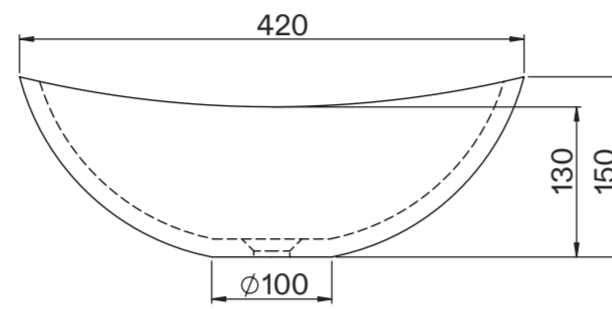

# Basin

Top View

Side View - Section View

# Vanity Unit

Top View

Top View - Section View

Side View - Section View

# LUSO

Product Name	Volini 600mm (Soho Basin)
Product Size (mm)	
Basin	420 x 340 x 150
Vanity Unit	600 x 470 x 558

All dimensions provided in millimeters.