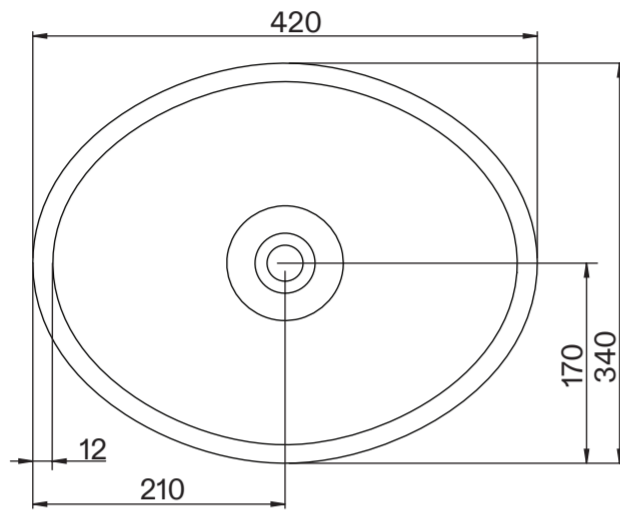

# Basin

Top View

Side View - Section View

# Vanity Unit

Top View

Top View - Section View

Side View - Section View

# LUSO

Product Name	Volini 600mm (Soho Basin)
Product Size (mm)	
Basin	420 x 340 x 150
Vanity Unit	600 x 470 x 558

All dimensions provided in millimeters.