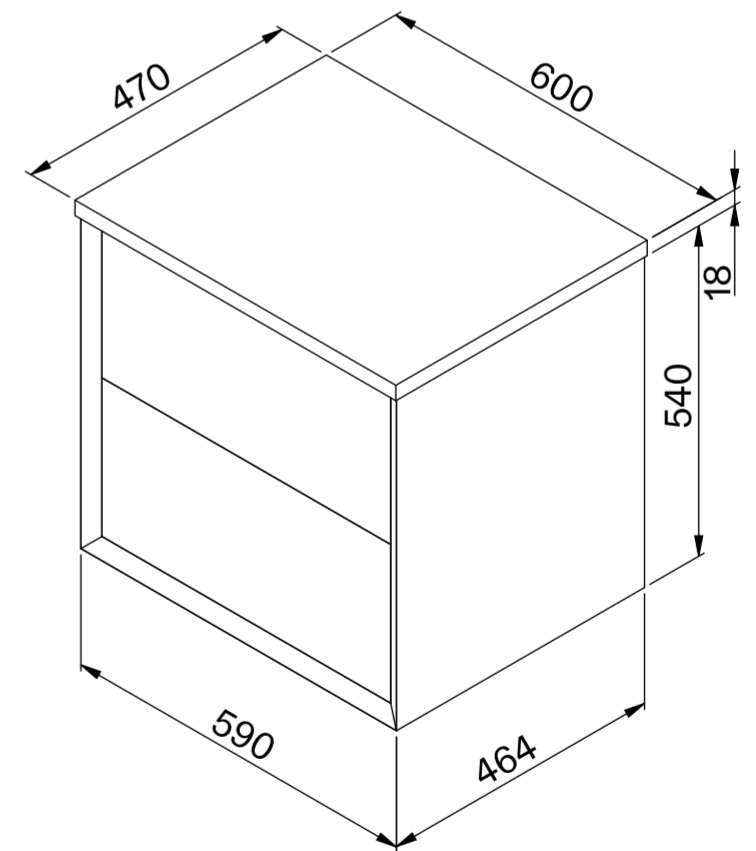

Top View

Top View - Section View

Side View - Section View

LUSO

Product Name	Volini 600
Material	Stone Resin & Wood
Product Size (mm)	600 x 470 x 558

All dimensions provided in millimeters.