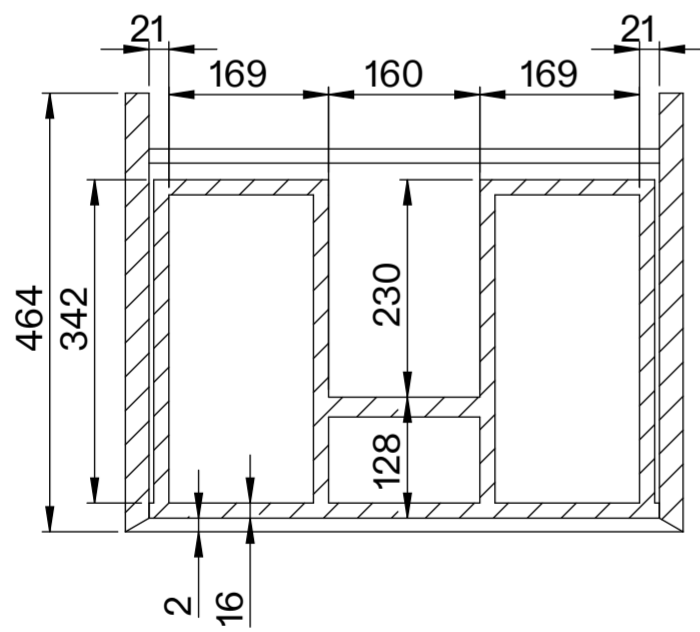

Top View

Top View - Section View

Side View - Section View

LUSO

Product Name	Volini 600
Material	Stone Resin & Wood
Product Size (mm)	600 x 470 x 558

All dimensions provided in millimeters.