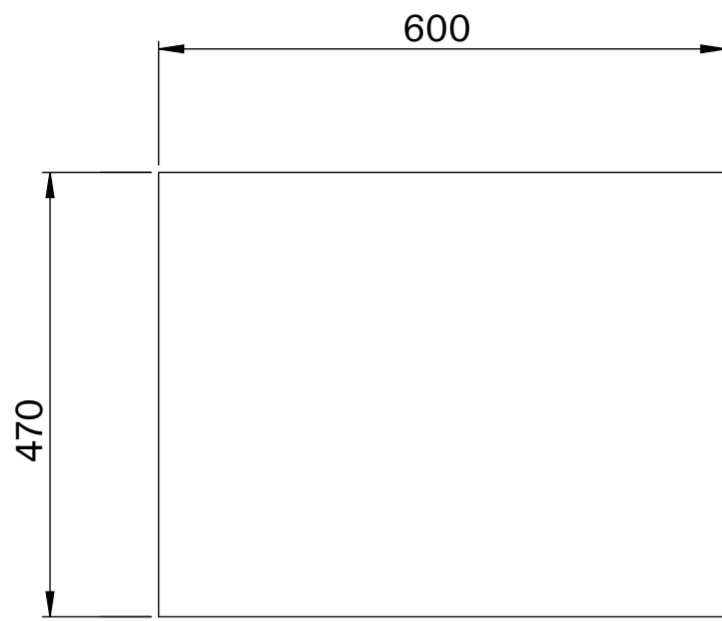

Top View

Top View - Section View

Side View - Section View

LUSO

Product Name	Volini 600
Material	Stone Resin & Wood
Product Size (mm)	600 x 470 x 558

All dimensions provided in millimeters.