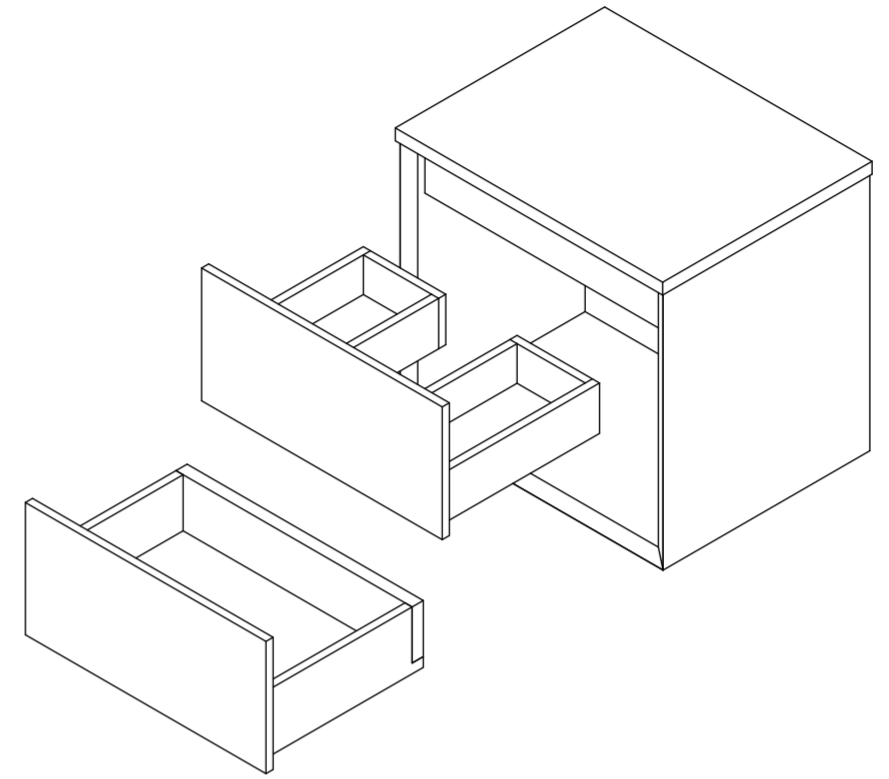

Top View

Top View - Section View

Side View - Section View

LUSO

Product Name	Volini 600
Material	Stone Resin & Wood
Product Size (mm)	600 x 470 x 558

All dimensions provided in millimeters.