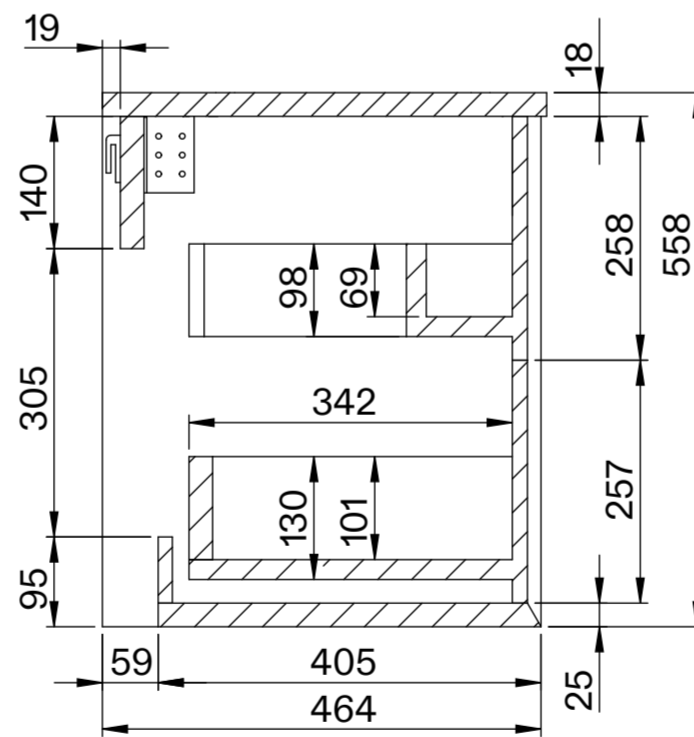

Top View

Top View - Section View

Side View - Section View

LUSO

Product Name	Volini 600
Material	Stone Resin & Wood
Product Size (mm)	600 x 470 x 558

All dimensions provided in millimeters.