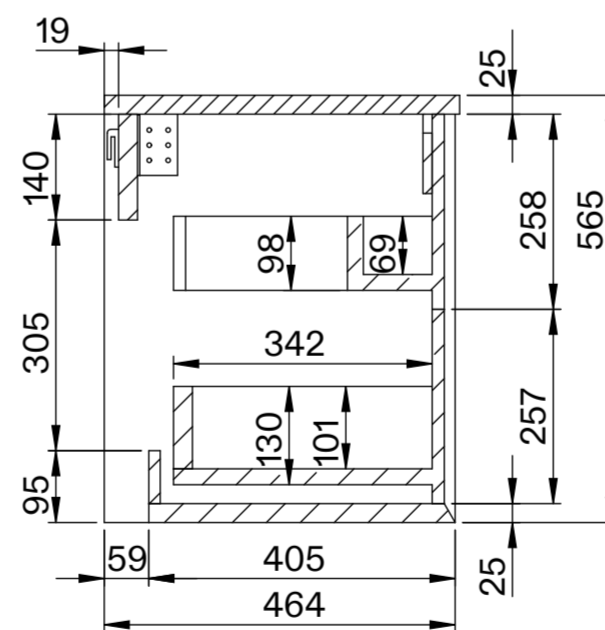

Top View

Top View - Section View

Side View - Section View

LUSO

Product Name	Volini 1200
Material	Stone Resin & Wood
Product Size (mm)	1200 x 470 x 565

All dimensions provided in millimeters.