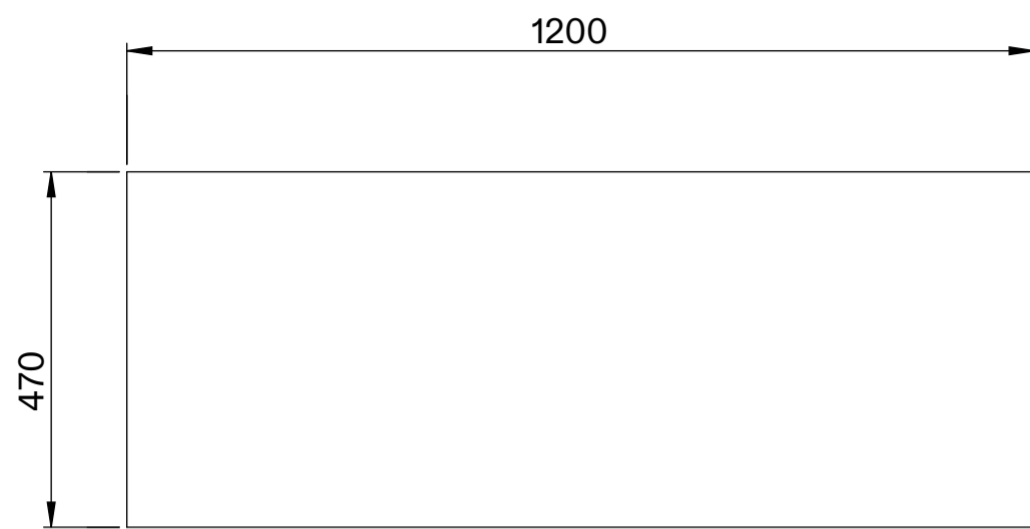

Top View

Top View - Section View

Side View - Section View

LUSO

Product Name	Volini 1200
Material	Stone Resin & Wood
Product Size (mm)	1200 x 470 x 565

All dimensions provided in millimeters.