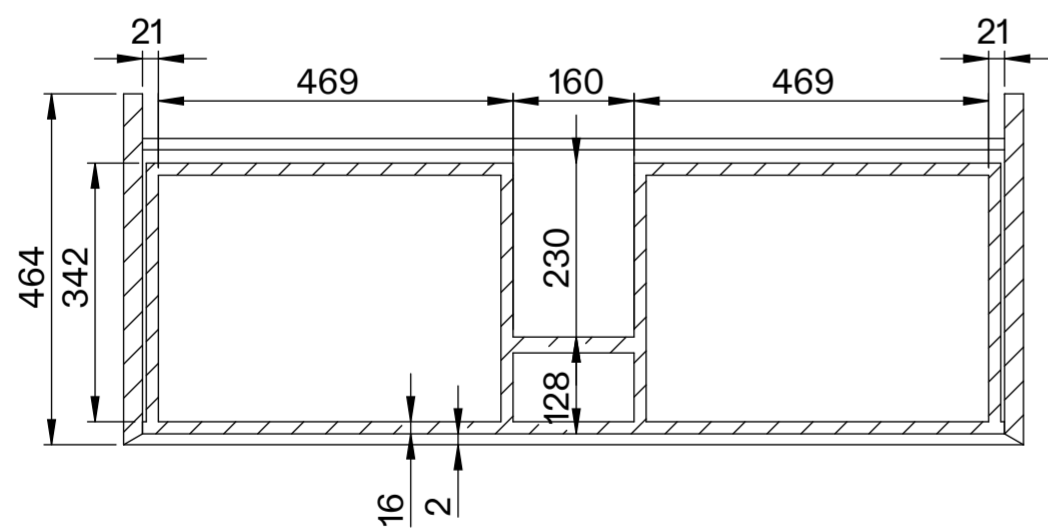

Top View

Top View - Section View

Side View - Section View

LUSO

Product Name	Volini 1200
Material	Stone Resin & Wood
Product Size (mm)	1200 x 470 x 565

All dimensions provided in millimeters.