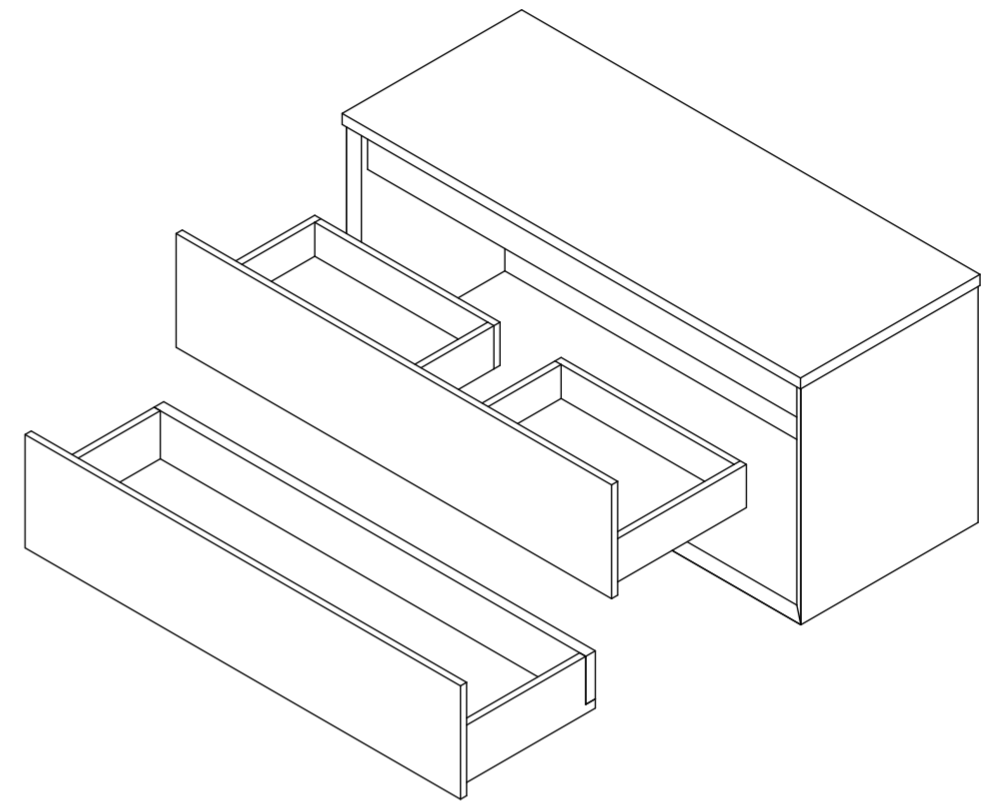

Top View

Top View - Section View

Side View - Section View

LUSO

Product Name	Volini 1200
Material	Stone Resin & Wood
Product Size (mm)	1200 x 470 x 565

All dimensions provided in millimeters.