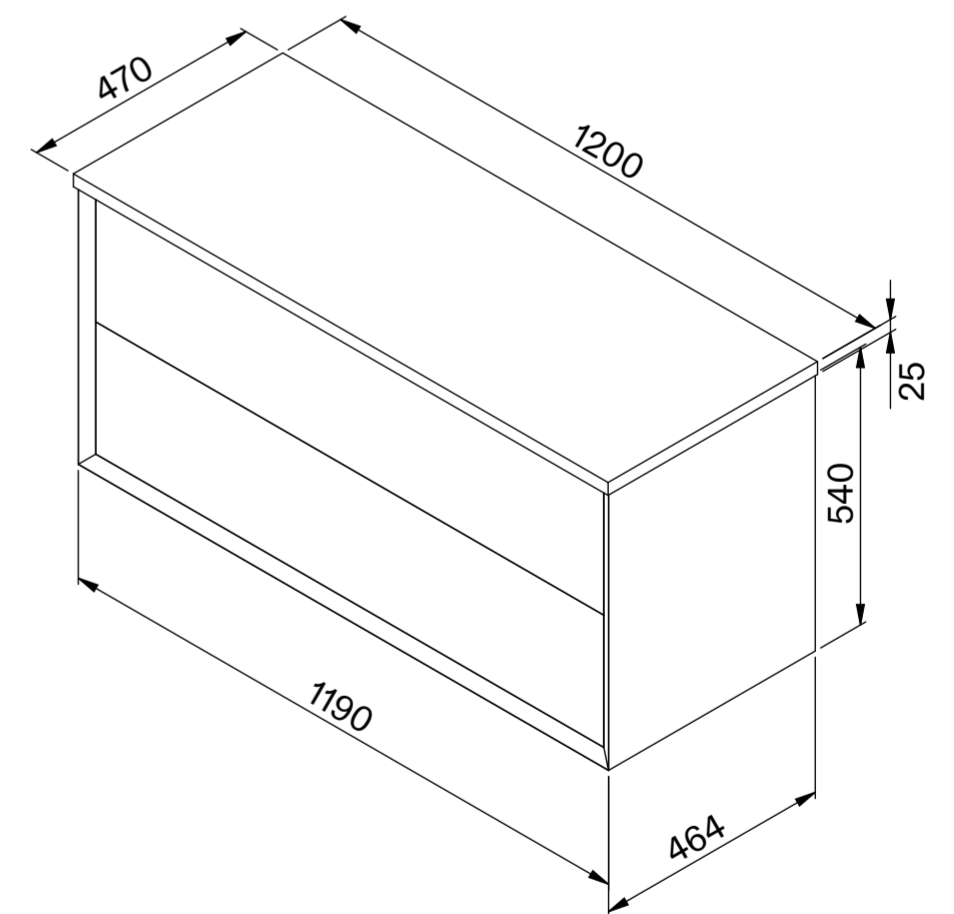

Top View

Top View - Section View

Side View - Section View

LUSO

Product Name	Volini 1200
Material	Stone Resin & Wood
Product Size (mm)	1200 x 470 x 565

All dimensions provided in millimeters.