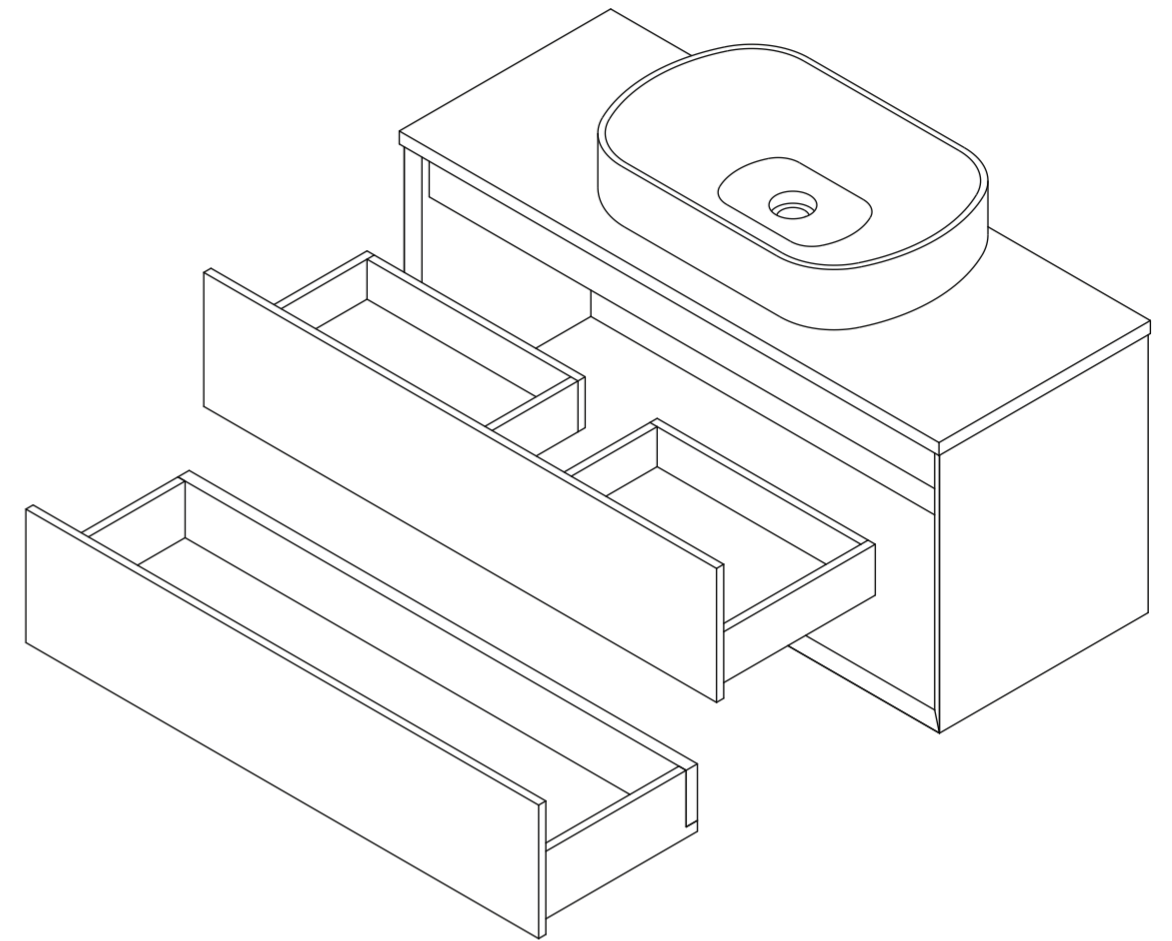

Basin

Top View

Side View

Front View - Section View

Vanity Unit

Top View - Section View

Side View - Section View

LUSO

| | |
|-------------------|-------------------------------|
| Product Name | Volini 1200mm (Designo Basin) |
| Product Size (mm) | |
| Basin | 550 x 340 x 120 |
| Vanity Unit | 1200 x 470 x 565 |

All dimensions provided in millimeters.