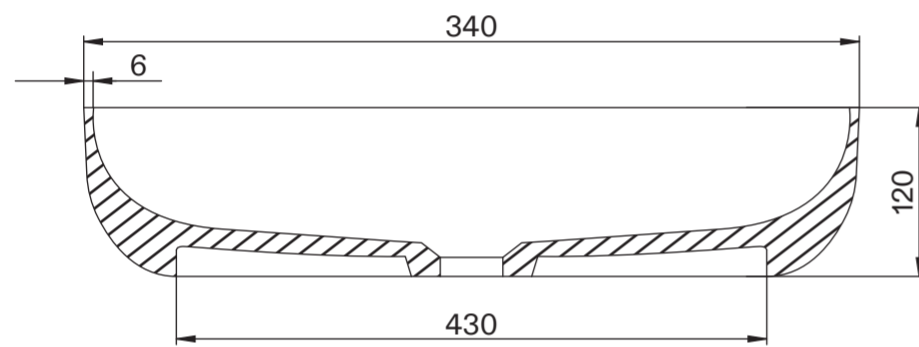

Basin

Top View

Side View

Front View - Section View

Vanity Unit

Top View - Section View

Side View - Section View

LUSO

| | |
|-------------------|-------------------------------|
| Product Name | Volini 1200mm (Designo Basin) |
| Product Size (mm) | |
| Basin | 550 x 340 x 120 |
| Vanity Unit | 1200 x 470 x 565 |

All dimensions provided in millimeters.