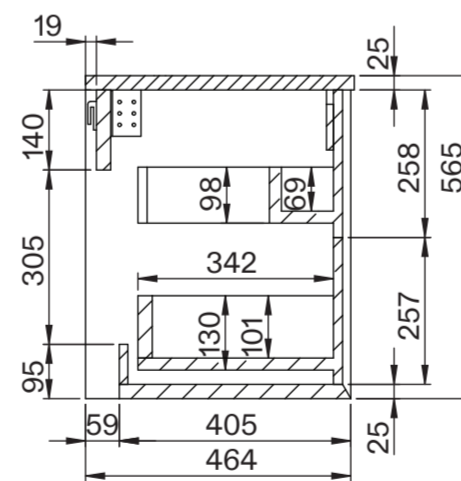

Basin

Top View

Side View

Front View - Section View

Vanity Unit

Top View - Section View

Side View - Section View

LUSO

| | |
|-------------------|-------------------------------|
| Product Name | Volini 1200mm (Designo Basin) |
| Product Size (mm) | |
| Basin | 550 x 340 x 120 |
| Vanity Unit | 1200 x 470 x 565 |

All dimensions provided in millimeters.