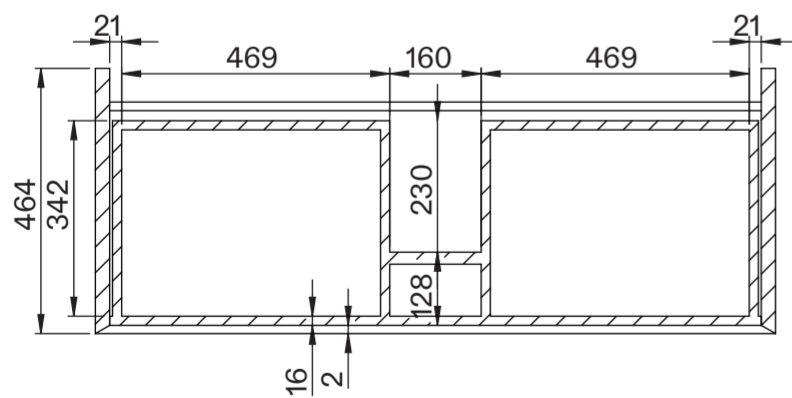

Basin

Top View

Side View

Front View - Section View

Vanity Unit

Top View - Section View

Side View - Section View

LUSO

| | |
|-------------------|-------------------------------|
| Product Name | Volini 1200mm (Designo Basin) |
| Product Size (mm) | |
| Basin | 550 x 340 x 120 |
| Vanity Unit | 1200 x 470 x 565 |

All dimensions provided in millimeters.