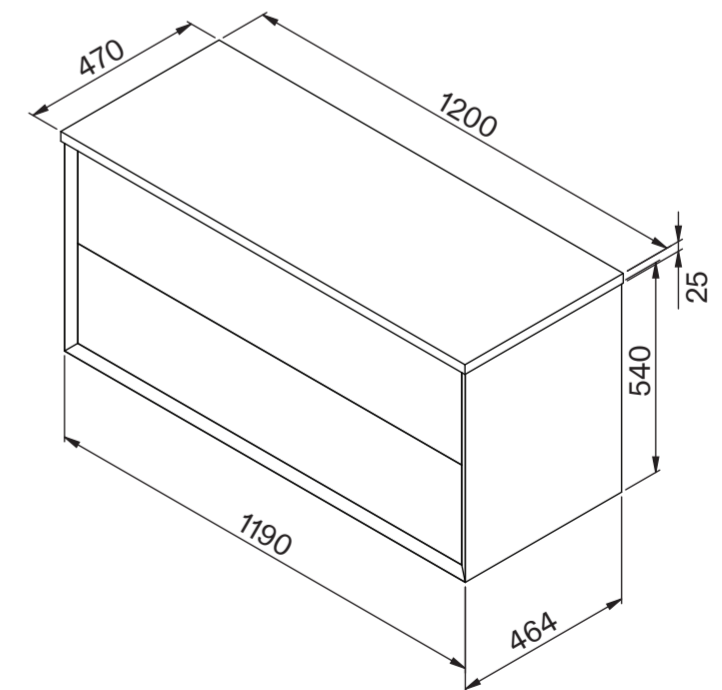

Basin

Top View

Side View

Front View - Section View

Vanity Unit

Top View - Section View

Side View - Section View

LUSO

| | |
|-------------------|-------------------------------|
| Product Name | Volini 1200mm (Designo Basin) |
| Product Size (mm) | |
| Basin | 550 x 340 x 120 |
| Vanity Unit | 1200 x 470 x 565 |

All dimensions provided in millimeters.