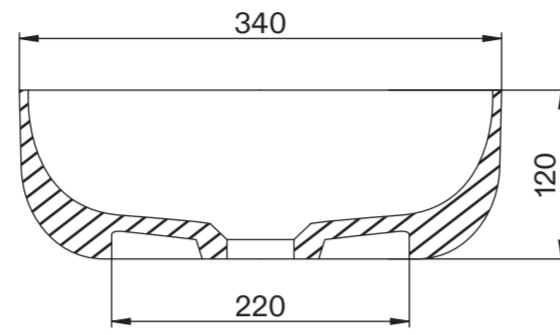

Basin

Top View

Side View

Front View - Section View

Vanity Unit

Top View - Section View

Side View - Section View

LUSO

| | |
|-------------------|-------------------------------|
| Product Name | Volini 1200mm (Designo Basin) |
| Product Size (mm) | |
| Basin | 550 x 340 x 120 |
| Vanity Unit | 1200 x 470 x 565 |

All dimensions provided in millimeters.