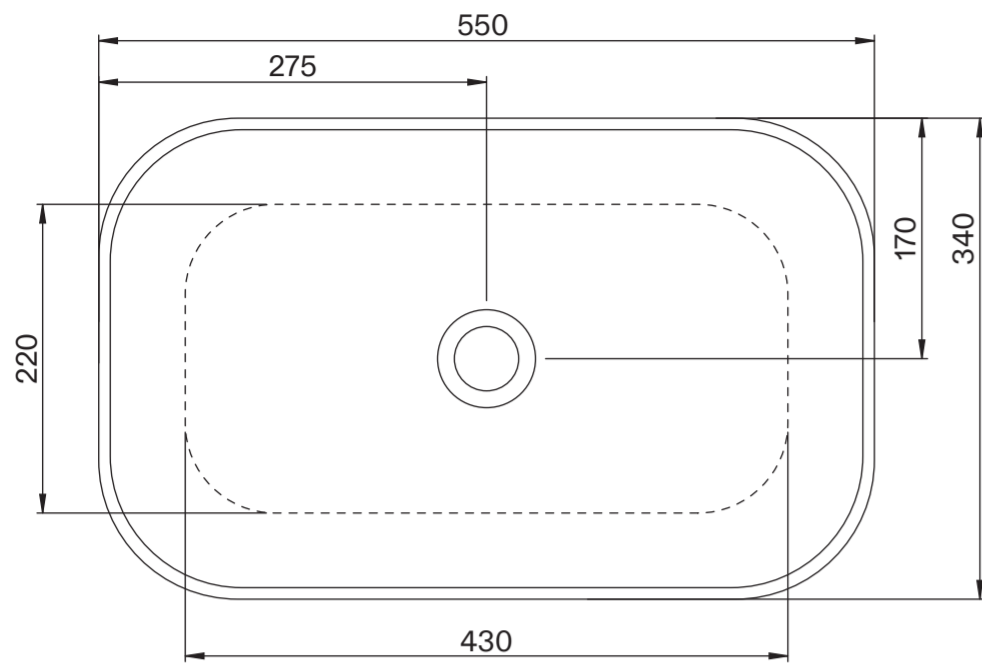

Basin

Top View

Side View

Front View - Section View

Vanity Unit

Top View - Section View

Side View - Section View

LUSO

| | |
|-------------------|-------------------------------|
| Product Name | Volini 1200mm (Designo Basin) |
| Product Size (mm) | |
| Basin | 550 x 340 x 120 |
| Vanity Unit | 1200 x 470 x 565 |

All dimensions provided in millimeters.