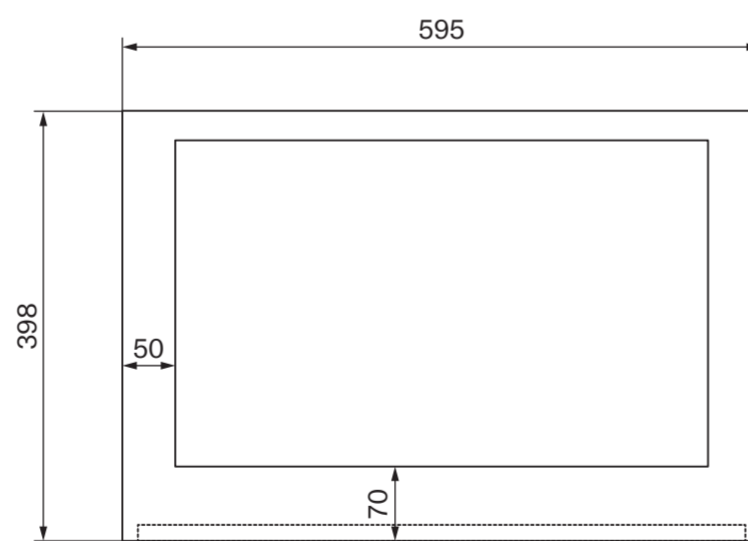

Top View - Basin

Top View - Vanity

Side View - Section View

Front View - Section View

Top View Draw - Section View

Bottom View

Back View

**LUSSO**

Product Name	Thinn Double Vanity Unit
Material	Stone Resin
Product Size (mm)	600 x 400 x 320

All dimensions provided in millimeters.