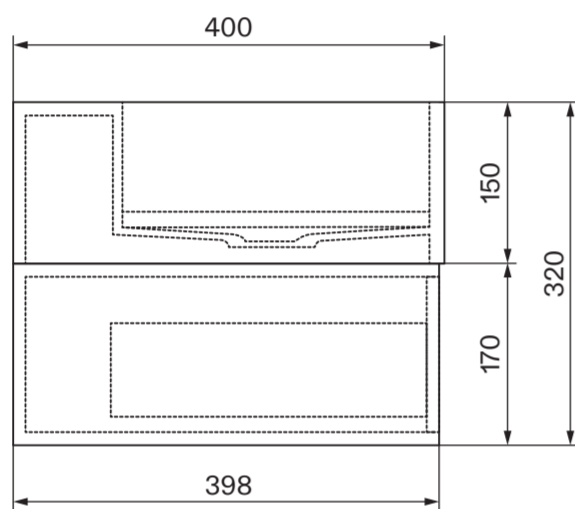

Top View - Basin

Top View - Vanity

Side View - Section View

Front View - Section View

Top View Draw - Section View

Bottom View

Back View

**LUSSO**

Product Name	Thinn Double Vanity Unit
Material	Stone Resin
Product Size (mm)	600 x 400 x 320

All dimensions provided in millimeters.