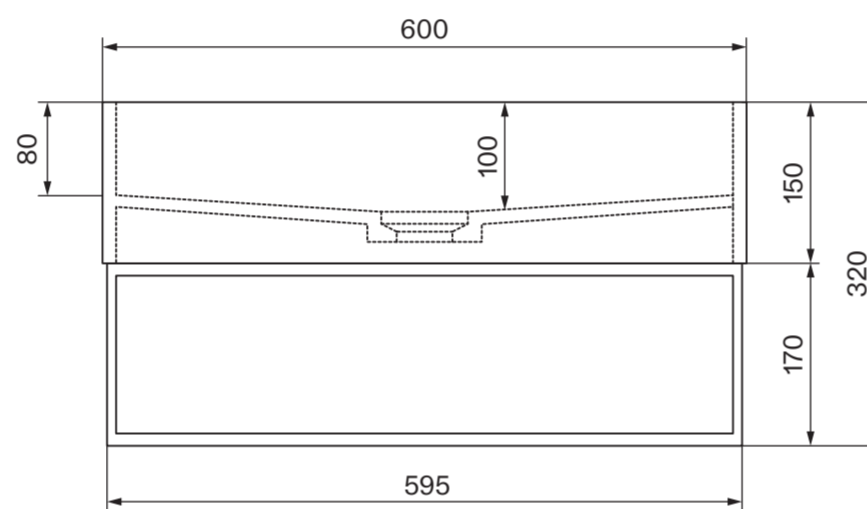

Top View - Basin

Top View - Vanity

Side View - Section View

Front View - Section View

Top View Draw - Section View

Bottom View

Back View

**LUSSO**

Product Name	Thinn Double Vanity Unit
Material	Stone Resin
Product Size (mm)	600 x 400 x 320

All dimensions provided in millimeters.