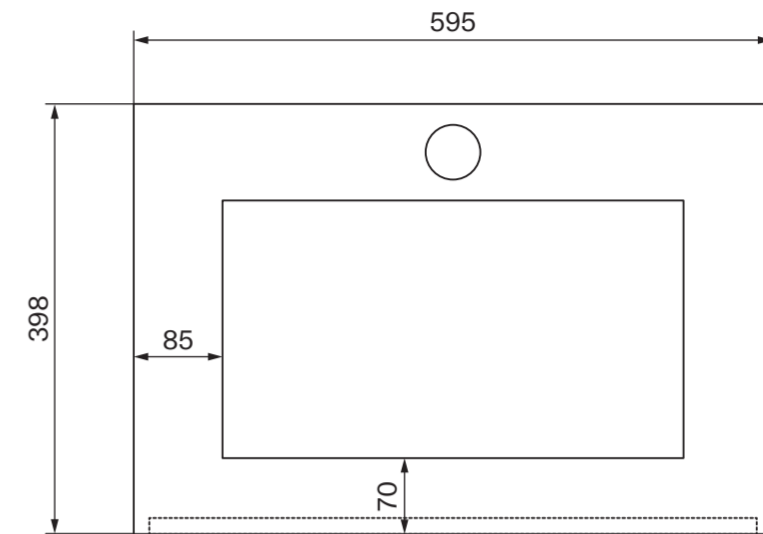

Top View - Basin

Top View - Vanity

Side View - Section View

Front View - Section View

Top View Draw - Section View

Bottom View

Back View

**LUSSO**

Product Name	Thinn Double Vanity Unit
Material	Stone Resin
Product Size (mm)	600 x 400 x 320

All dimensions provided in millimeters.