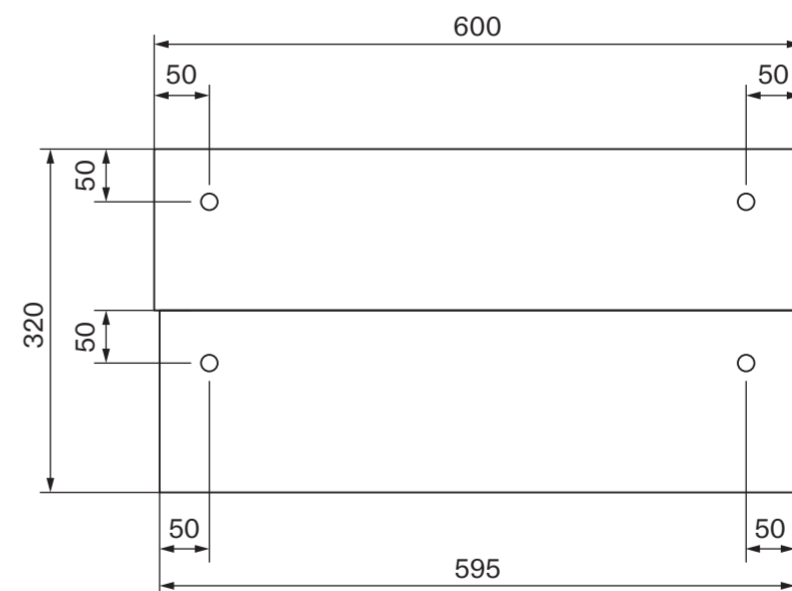

Top View - Basin

Top View - Vanity

Side View - Section View

Front View - Section View

Top View Draw - Section View

Bottom View

Back View

**LUSSO**

Product Name	Thinn Double Vanity Unit
Material	Stone Resin
Product Size (mm)	600 x 400 x 320

All dimensions provided in millimeters.