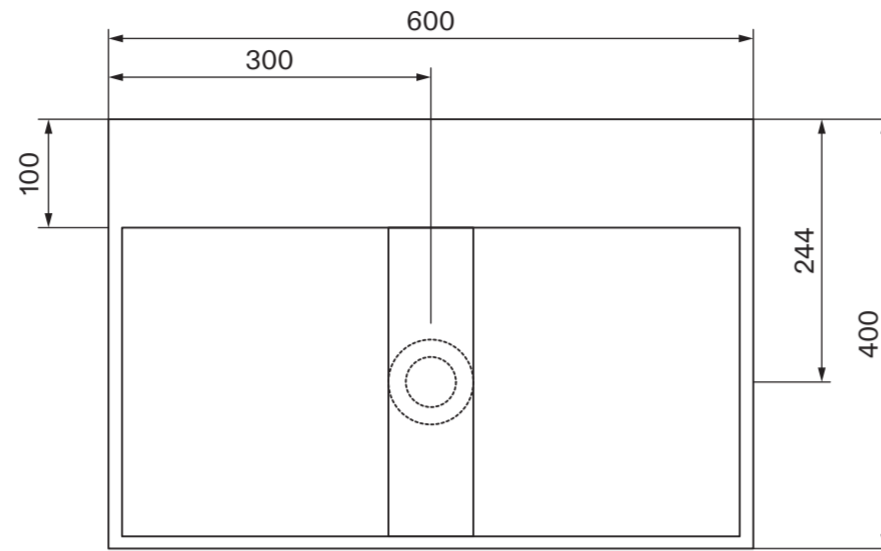

Top View - Basin

Top View - Vanity

Side View - Section View

Front View - Section View

Top View Draw - Section View

Bottom View

Back View

**LUSSO**

Product Name	Thinn Double Vanity Unit
Material	Stone Resin
Product Size (mm)	600 x 400 x 320

All dimensions provided in millimeters.