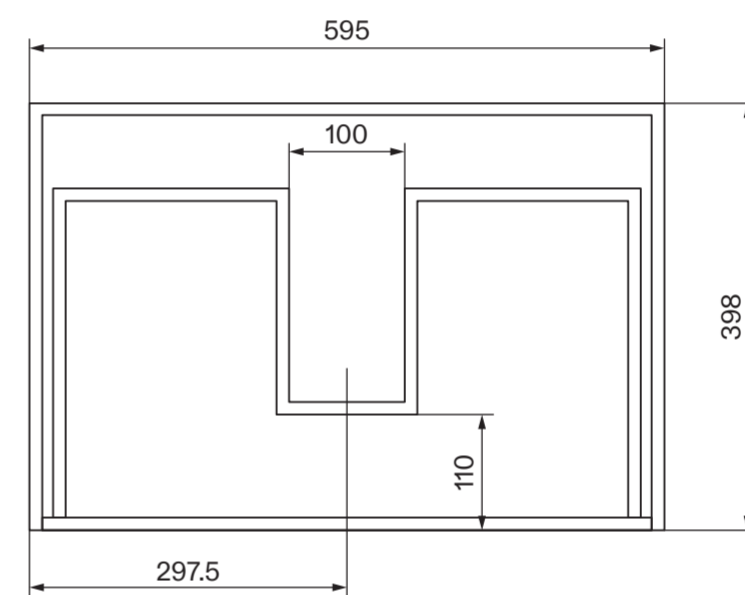

Top View - Basin

Top View - Vanity

Side View - Section View

Front View - Section View

Top View Draw - Section View

Bottom View

Back View

**LUSSO**

Product Name	Thinn Double Vanity Unit
Material	Stone Resin
Product Size (mm)	600 x 400 x 320

All dimensions provided in millimeters.