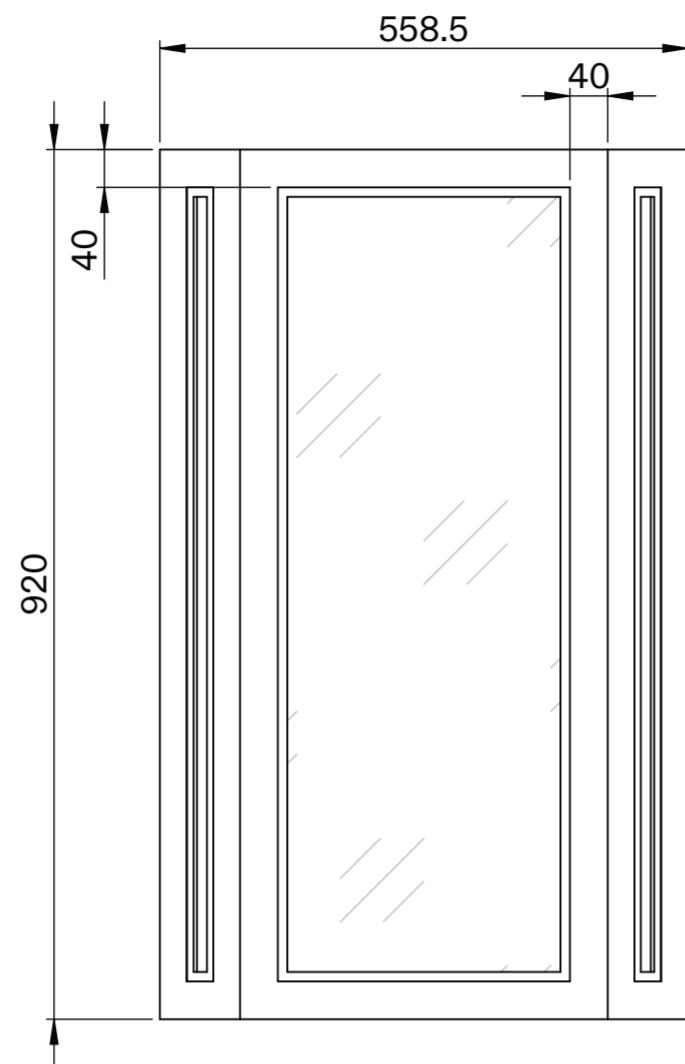

Front View

Front View

Top View

Installation method:
directly fix the provided screws
on the wall, no wall brackets.

LUSO

Product Name	Blenheim Corner Storage Mirror
Product Size (mm)	558.5 x 920 x 364

All dimensions provided in millimeters.