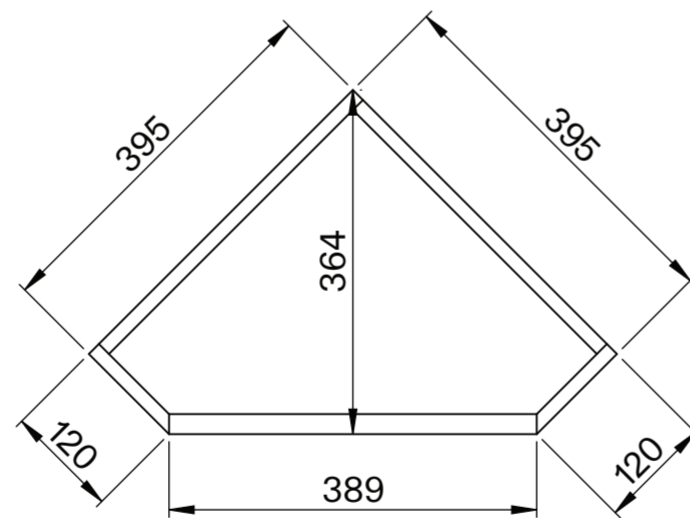

Front View

Front View

Top View

Installation method:
directly fix the provided screws
on the wall, no wall brackets.

LUSO

Product Name	Blenheim Corner Storage Mirror
Product Size (mm)	558.5 x 920 x 364

All dimensions provided in millimeters.