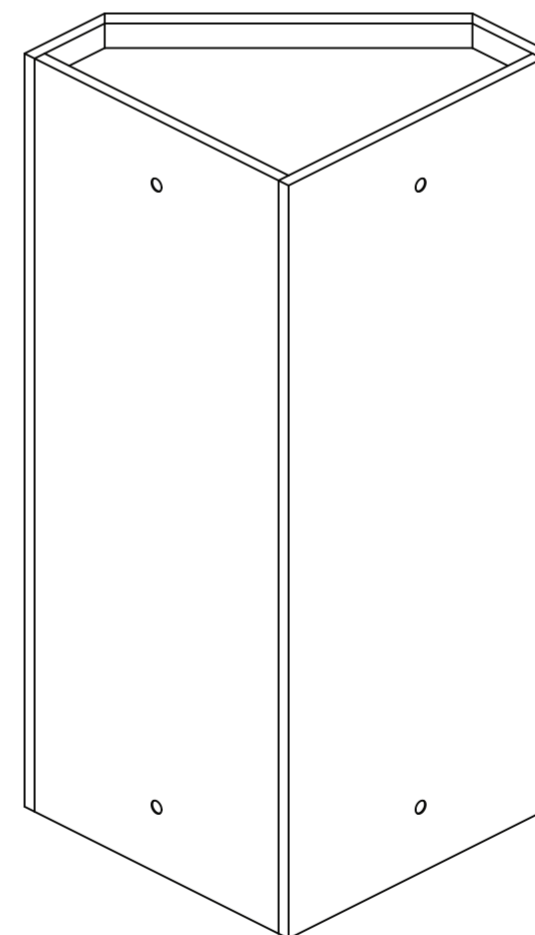

Front View

Front View

Top View

Installation method:
directly fix the provided screws
on the wall, no wall brackets.

LUSO

Product Name	Blenheim Corner Storage Mirror
Product Size (mm)	558.5 x 920 x 364

All dimensions provided in millimeters.