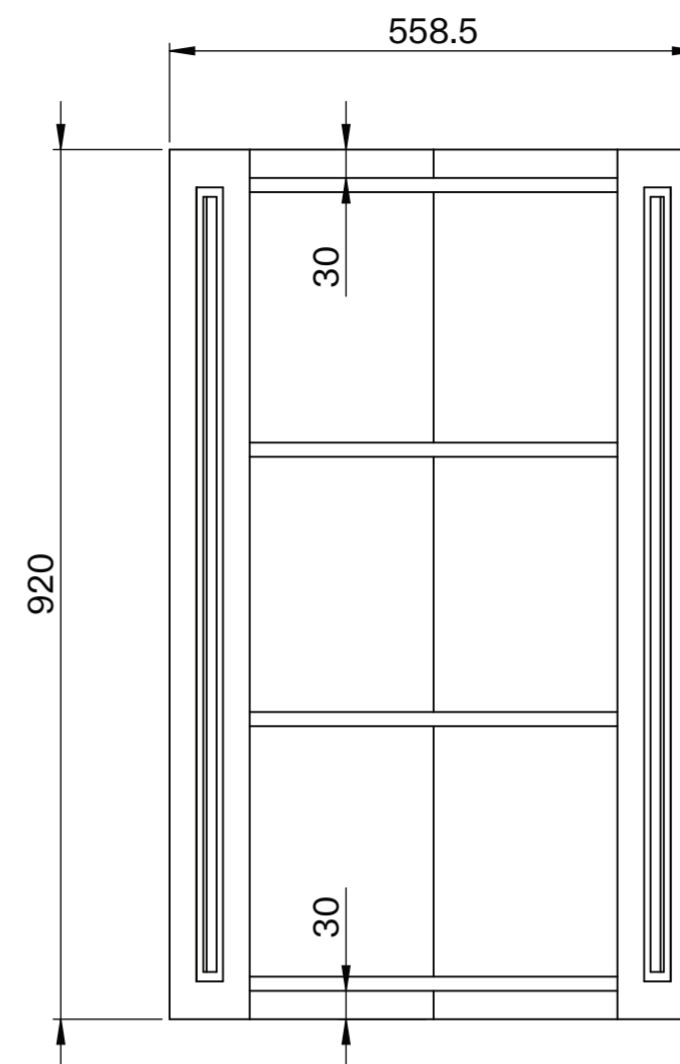

Front View

Front View

Top View

Installation method:
directly fix the provided screws
on the wall, no wall brackets.

LUSO

Product Name	Blenheim Corner Storage Mirror
Product Size (mm)	558.5 x 920 x 364

All dimensions provided in millimeters.