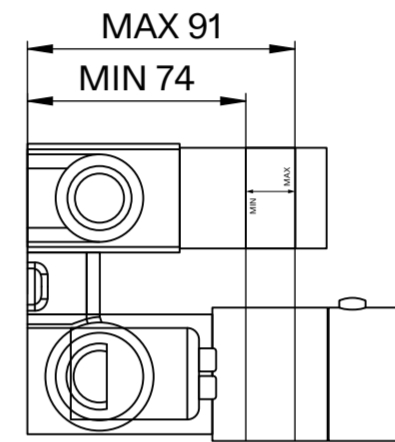

Front View

Side View

**LUSO**

Product Name	AcquaVita Push Button Rainfall Shower
Product Type	Shower Set

All dimensions provided in millimeters.