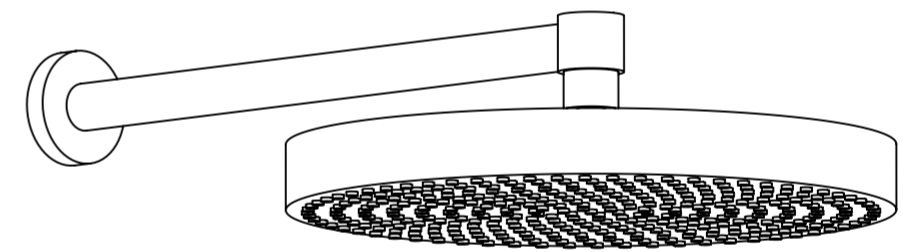

Front View

Side View

**LUSO**

Product Name	AcquaVita Push Button Rainfall Shower
Product Type	Shower Set

All dimensions provided in millimeters.