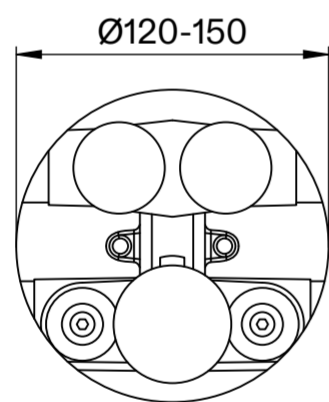

Front View

Side View

**LUSO**

Product Name	AcquaVita Push Button Rainfall Shower
Product Type	Shower Set

All dimensions provided in millimeters.