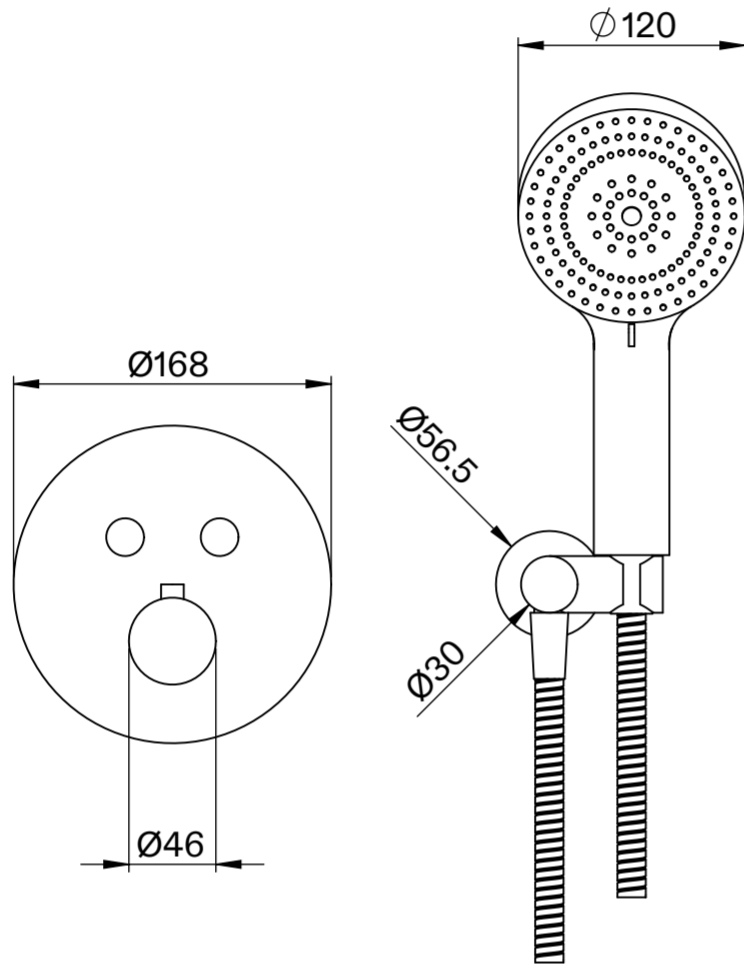

Front View

Side View

**LUSO**

Product Name	AcquaVita Push Button Rainfall Shower
Product Type	Shower Set

All dimensions provided in millimeters.