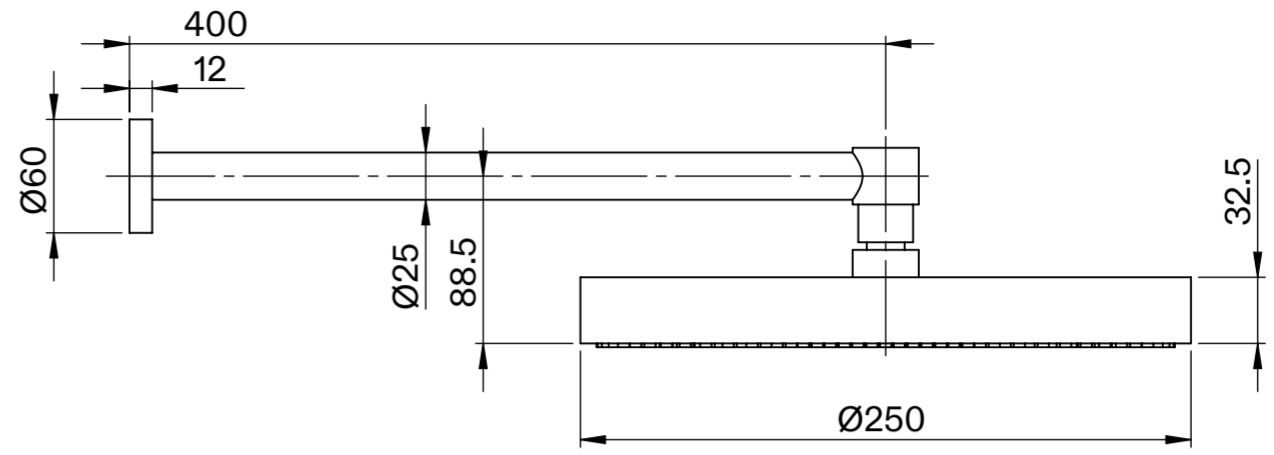

Front View

Side View

**LUSO**

Product Name	AcquaVita Push Button Rainfall Shower
Product Type	Shower Set

All dimensions provided in millimeters.