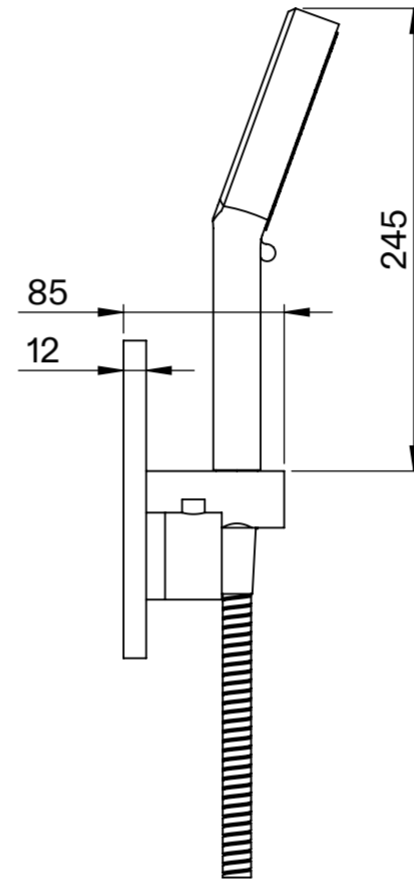

Front View

Side View

**LUSO**

Product Name	AcquaVita Push Button Rainfall Shower
Product Type	Shower Set

All dimensions provided in millimeters.