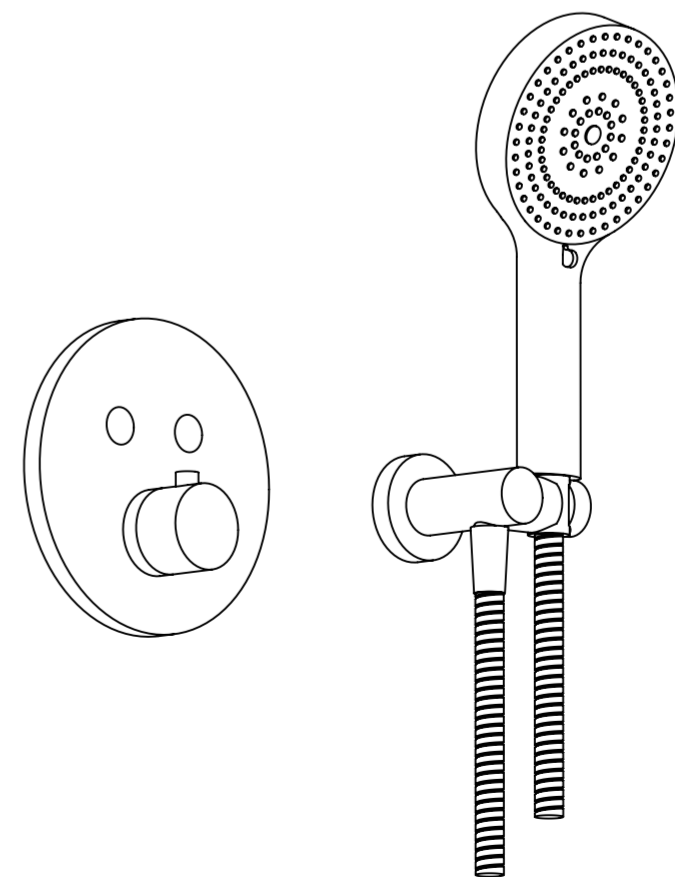

Front View

Side View

**LUSO**

Product Name	AcquaVita Push Button Rainfall Shower
Product Type	Shower Set

All dimensions provided in millimeters.