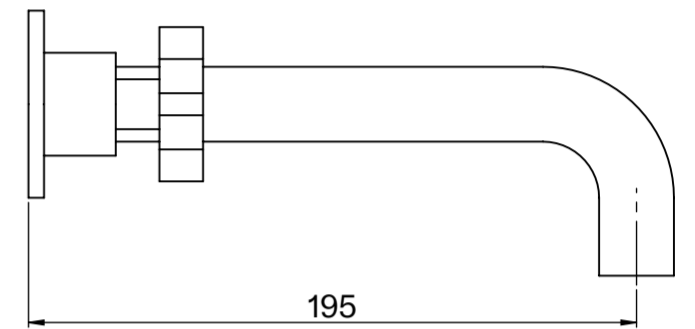

Front View (Valve)

Front View (Tap)

Side View (Tap)

Top View (Valve)

Top View (Tap)

**LUSO**

Product Name

Regal Crosshead Series

Product Type

Wall Mounted Basin Tap

All dimensions provided in millimeters.