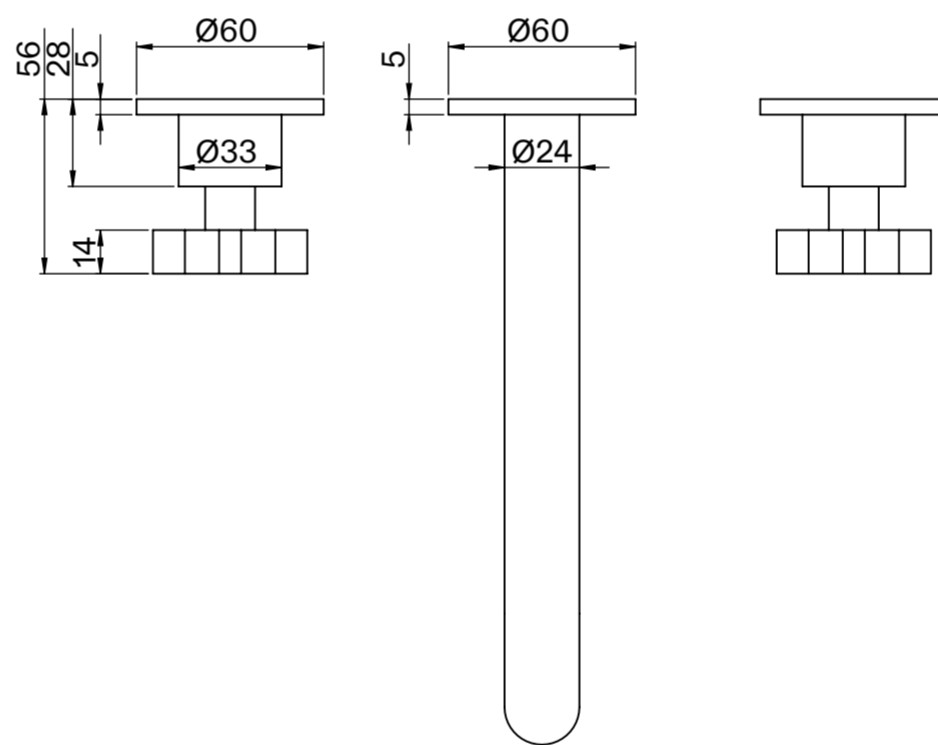

Front View (Valve)

Front View (Tap)

Side View (Tap)

Top View (Valve)

Top View (Tap)

**LUSO**

Product Name

Regal Crosshead Series

Product Type

Wall Mounted Basin Tap

All dimensions provided in millimeters.