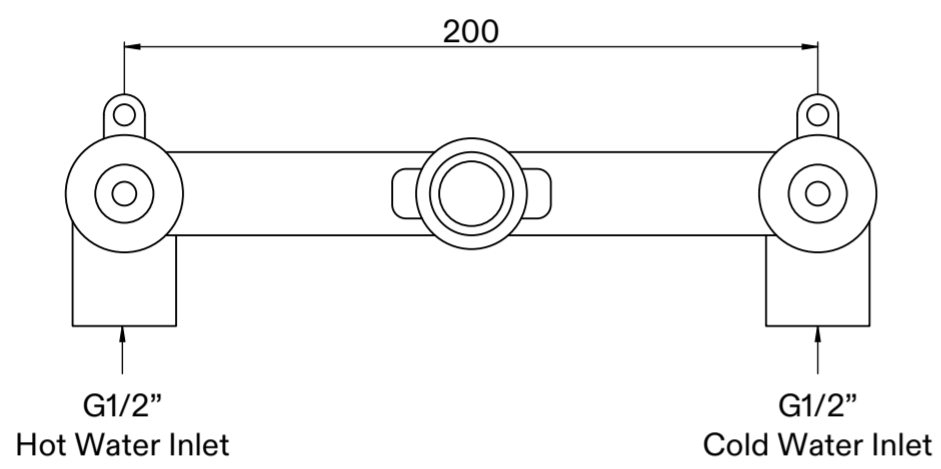

Front View (Valve)

Front View (Tap)

Side View (Tap)

Top View (Valve)

Top View (Tap)

**LUSO**

Product Name

Regal Crosshead Series

Product Type

Wall Mounted Basin Tap

All dimensions provided in millimeters.