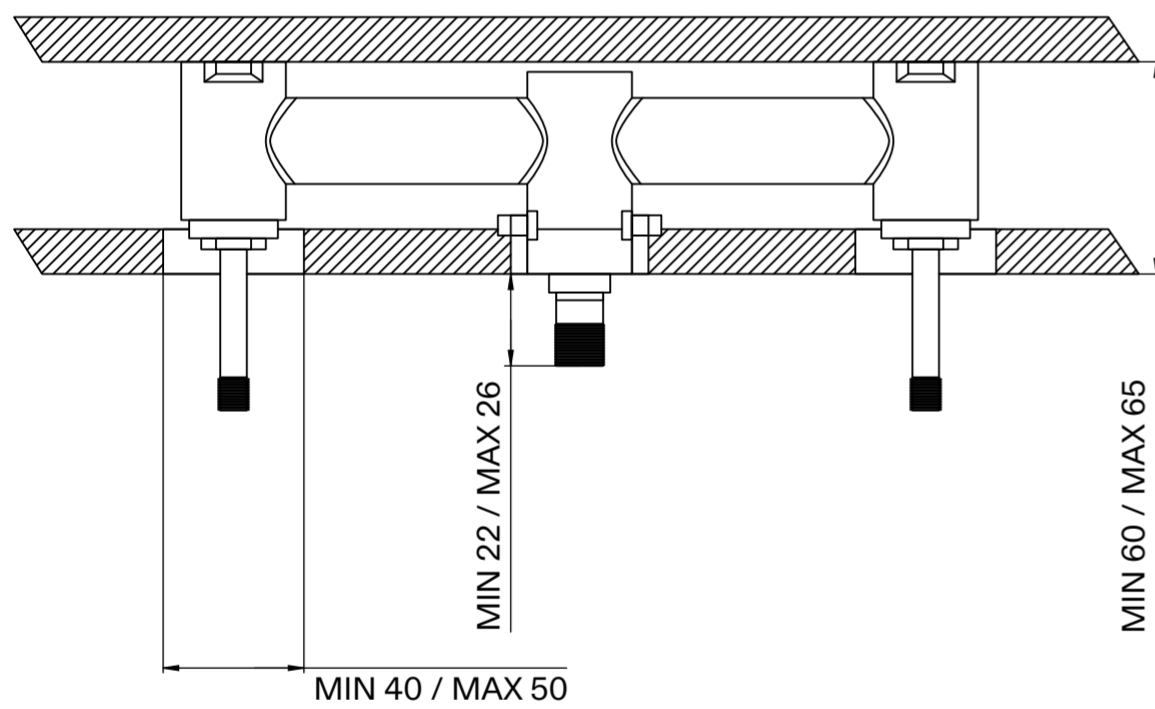

Front View (Valve)

Front View (Tap)

Side View (Tap)

Top View (Valve)

Top View (Tap)

**LUSO**

Product Name

Regal Crosshead Series

Product Type

Wall Mounted Basin Tap

All dimensions provided in millimeters.