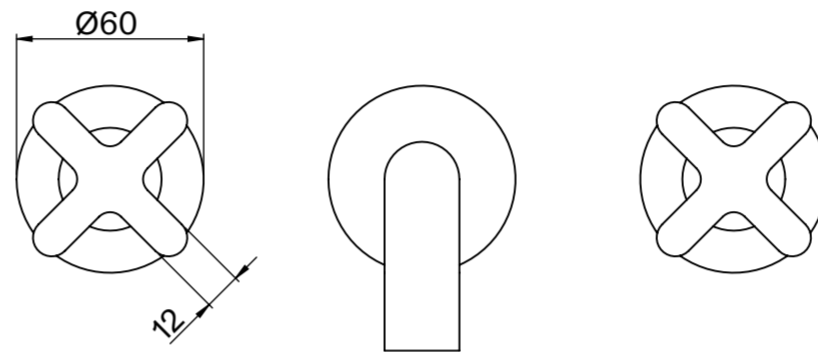

Front View (Valve)

Front View (Tap)

Side View (Tap)

Top View (Valve)

Top View (Tap)

**LUSO**

Product Name

Regal Crosshead Series

Product Type

Wall Mounted Basin Tap

All dimensions provided in millimeters.