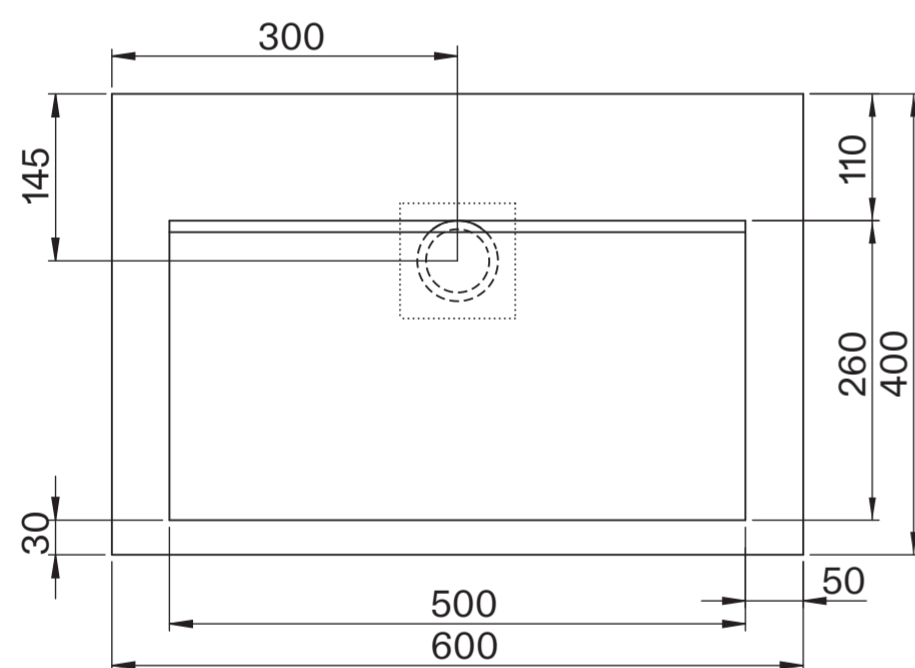

## Cabinet

Front View

Side View

Top View - Cabinet

## Basin

Top View

Front View

Back View

Side View - Section View

# LUSSO

Product Name	Palermo Modular Bathroom Storage Cabinet (Aura Basin)
Product Size (mm)	
Basin	600 x 400 x 100
Vanity Unit	600 x 400 x 400

All dimensions provided in millimeters.