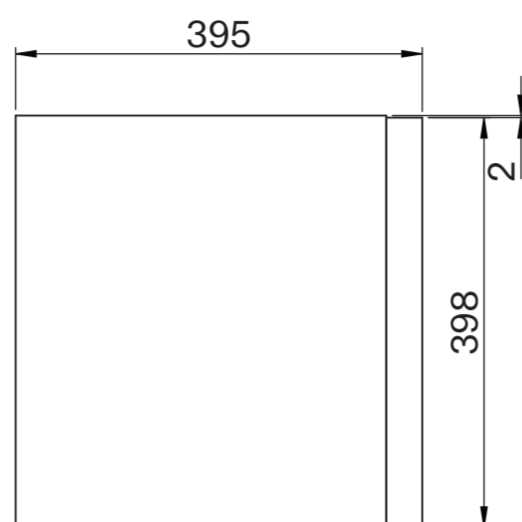

## Cabinet

Front View

Side View

Top View - Cabinet

## Basin

Top View

Front View

Back View

Side View - Section View

# LUSSO

Product Name	Palermo Modular Bathroom Storage Cabinet (Aura Basin)
Product Size (mm)	
Basin	600 x 400 x 100
Vanity Unit	600 x 400 x 400

All dimensions provided in millimeters.