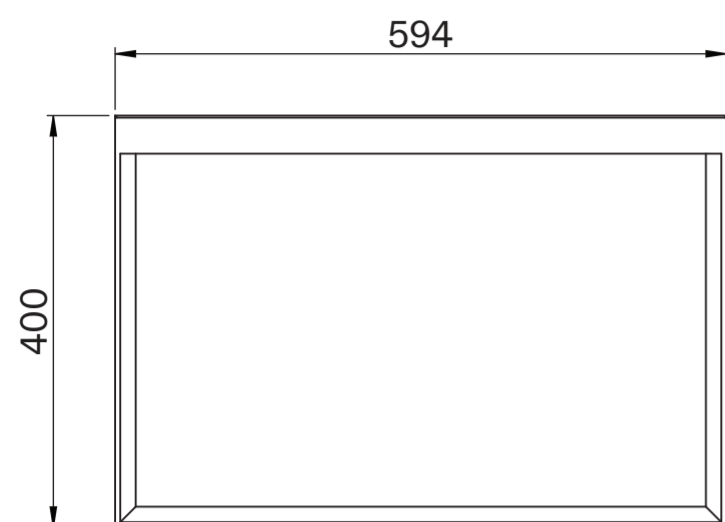

## Cabinet

Front View

Side View

Top View - Cabinet

## Basin

Top View

Front View

Back View

Side View - Section View

# LUSSO

Product Name	Palermo Modular Bathroom Storage Cabinet (Aura Basin)
Product Size (mm)	
Basin	600 x 400 x 100
Vanity Unit	600 x 400 x 400

All dimensions provided in millimeters.