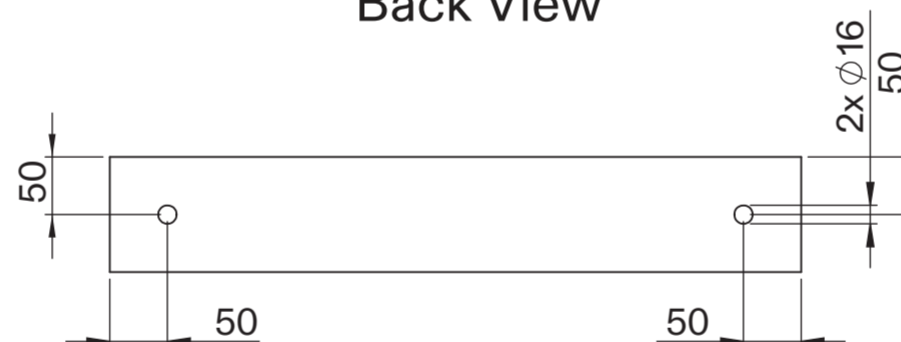

## Basin

Top View

Front View

Back View

Side View - Section View

# LUSSO

Product Name	Palermo Modular Bathroom Storage Cabinet (Aura Basin)
Product Size (mm)	
Basin	600 x 400 x 100
Vanity Unit	600 x 400 x 400

All dimensions provided in millimeters.