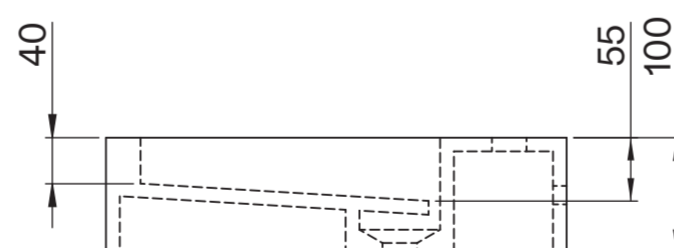

## Cabinet

Front View

Side View

Top View - Cabinet

## Basin

Top View

Front View

Back View

Side View - Section View

# LUSSO

Product Name	Palermo Modular Bathroom Storage Cabinet (Aura Basin)
Product Size (mm)	
Basin	600 x 400 x 100
Vanity Unit	600 x 400 x 400

All dimensions provided in millimeters.