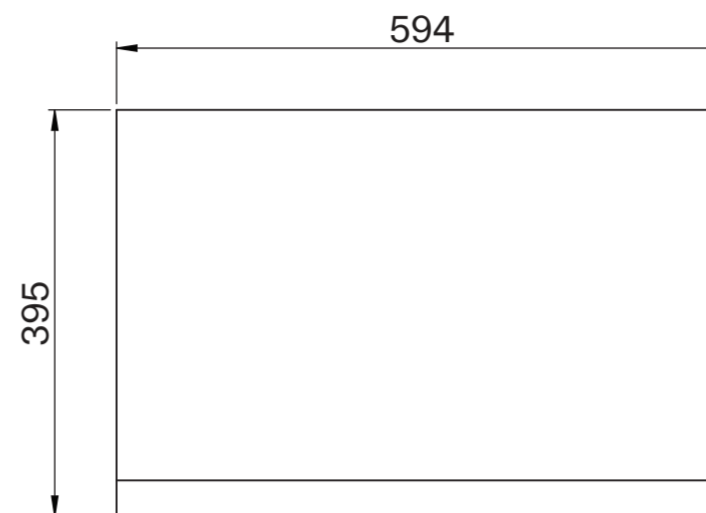

## Cabinet

Front View

Side View

Top View - Cabinet

## Basin

Top View

Front View

Back View

Side View - Section View

# LUSSO

Product Name	Palermo Modular Bathroom Storage Cabinet (Aura Basin)
Product Size (mm)	
Basin	600 x 400 x 100
Vanity Unit	600 x 400 x 400

All dimensions provided in millimeters.