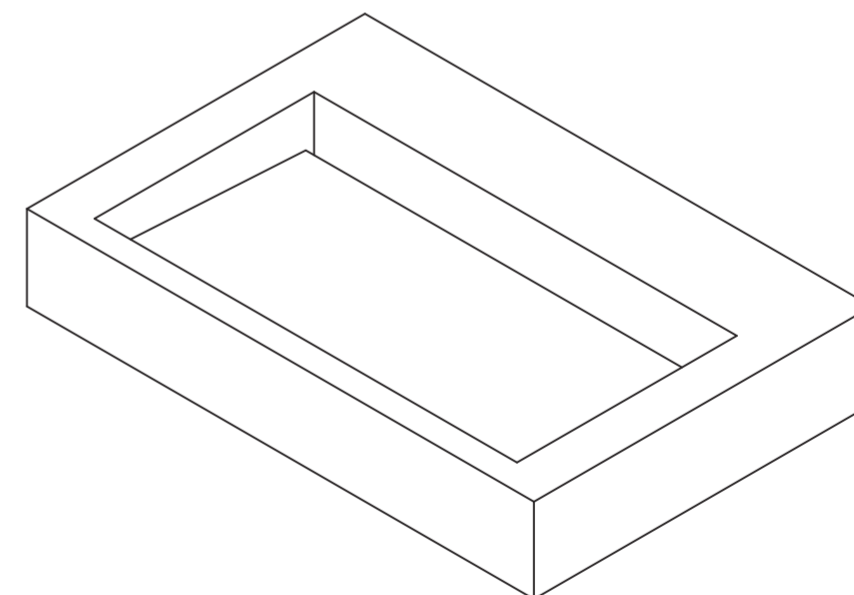

Cabinet

Basin

Side View - Section View

LUSO	Product Name	Palermo Modular Bathroom Storage Cabinet (Aura Basin)
	Product Size (mm)	
	Basin	600 x 400 x 100
	Vanity Unit	600 x 400 x 400

All dimensions provided in millimeters.