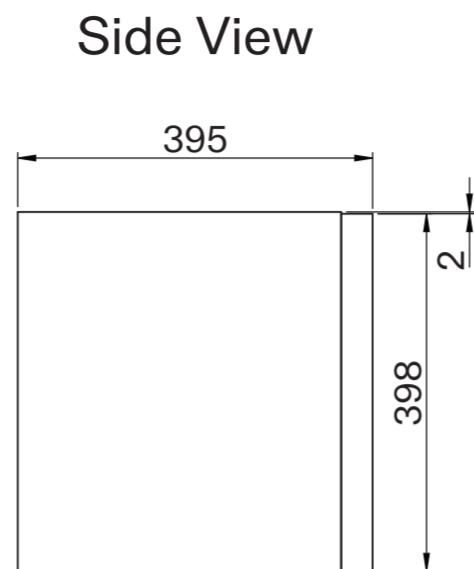

Cabinet

Basin

Side View - Section View

LUSO	Product Name	Palermo Modular Bathroom Storage Cabinet (Aura Basin)
	Product Size (mm)	
	Basin	600 x 400 x 100
	Vanity Unit	600 x 400 x 400

All dimensions provided in millimeters.