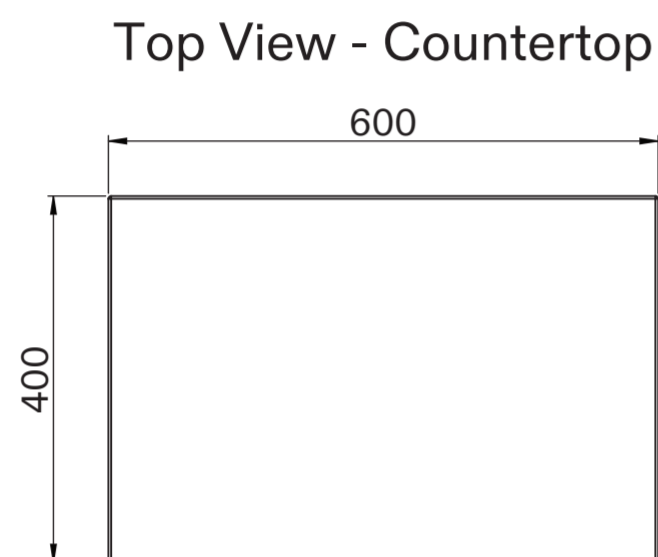

Cabinet

Basin

Side View - Section View

LUSO	Product Name	Palermo Modular Bathroom Storage Cabinet (Aura Basin)
	Product Size (mm)	
	Basin	600 x 400 x 100
	Vanity Unit	600 x 400 x 400

All dimensions provided in millimeters.