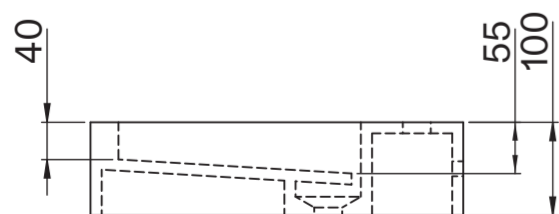

Cabinet

Basin

Side View - Section View

LUSO	Product Name	Palermo Modular Bathroom Storage Cabinet (Aura Basin)
	Product Size (mm)	
	Basin	600 x 400 x 100
	Vanity Unit	600 x 400 x 400

All dimensions provided in millimeters.