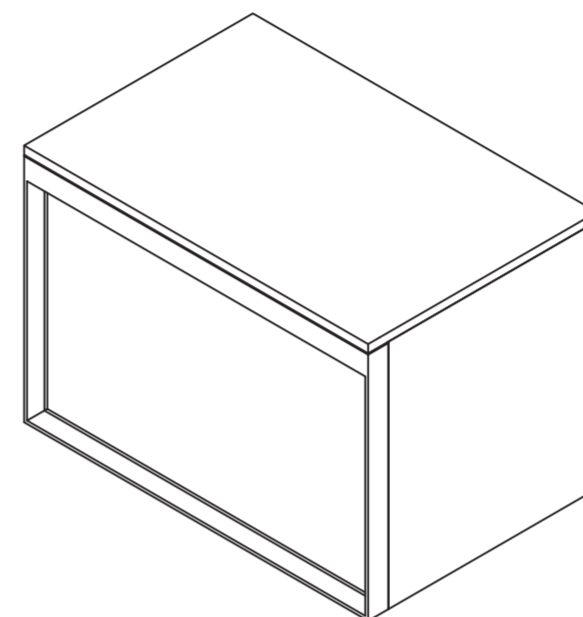

Cabinet

Basin

Side View - Section View

LUSO	Product Name	Palermo Modular Bathroom Storage Cabinet (Aura Basin)
	Product Size (mm)	
	Basin	600 x 400 x 100
	Vanity Unit	600 x 400 x 400

All dimensions provided in millimeters.