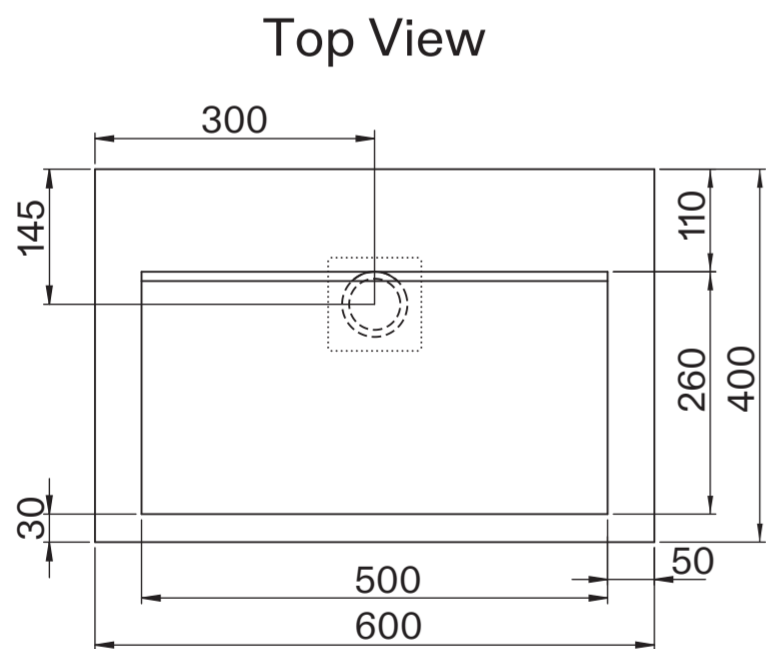

Cabinet

Basin

Side View - Section View

LUSO	Product Name	Palermo Modular Bathroom Storage Cabinet (Aura Basin)
	Product Size (mm)	
	Basin	600 x 400 x 100
	Vanity Unit	600 x 400 x 400

All dimensions provided in millimeters.