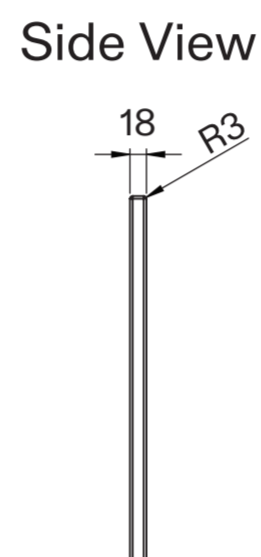

Cabinet

Basin

Side View - Section View

LUSO	Product Name	Palermo Modular Bathroom Storage Cabinet (Aura Basin)
	Product Size (mm)	
	Basin	600 x 400 x 100
	Vanity Unit	600 x 400 x 400

All dimensions provided in millimeters.