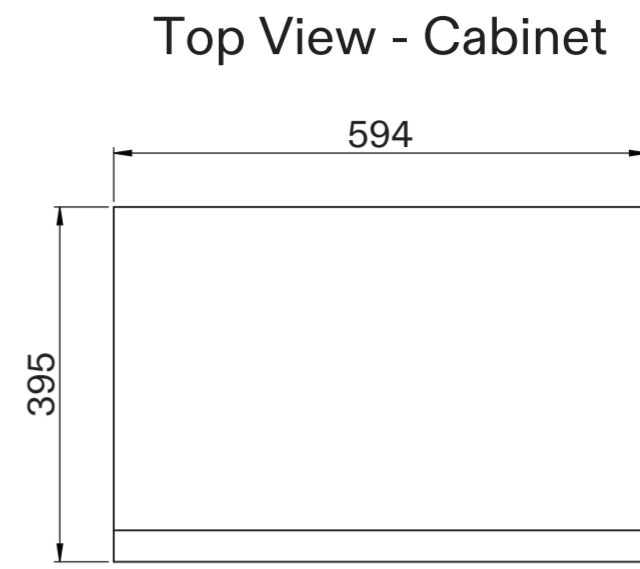

Cabinet

Basin

Side View - Section View

LUSO	Product Name	Palermo Modular Bathroom Storage Cabinet (Aura Basin)
	Product Size (mm)	
	Basin	600 x 400 x 100
	Vanity Unit	600 x 400 x 400

All dimensions provided in millimeters.