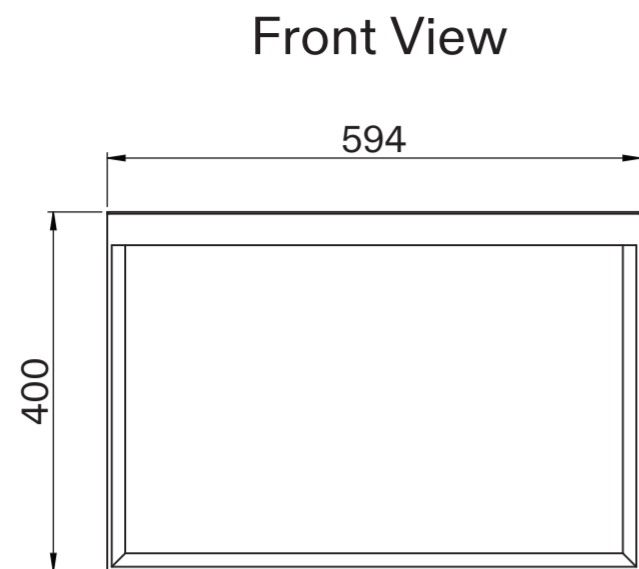

Cabinet

Basin

Side View - Section View

LUSO	Product Name	Palermo Modular Bathroom Storage Cabinet (Aura Basin)
	Product Size (mm)	
	Basin	600 x 400 x 100
	Vanity Unit	600 x 400 x 400

All dimensions provided in millimeters.