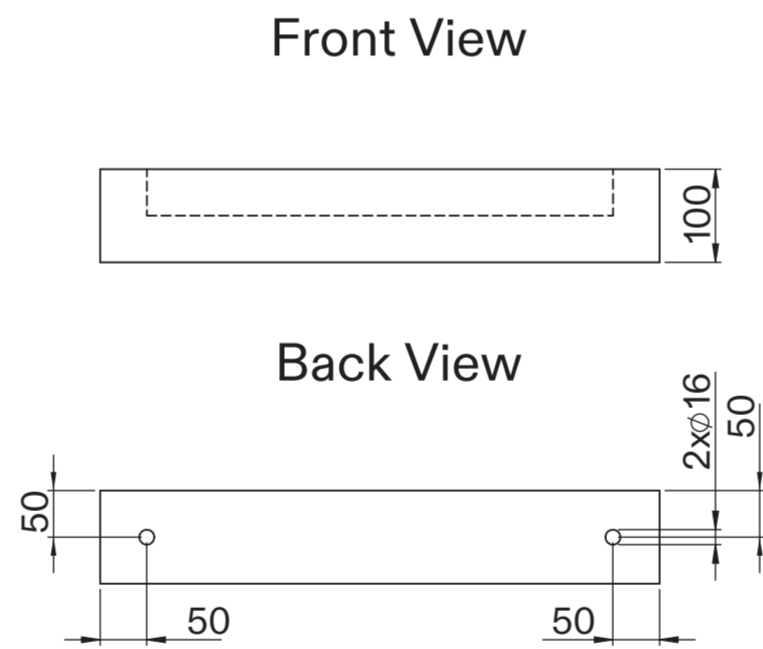

Cabinet

Basin

Side View - Section View

LUSO	Product Name	Palermo Modular Bathroom Storage Cabinet (Aura Basin)
	Product Size (mm)	
	Basin	600 x 400 x 100
	Vanity Unit	600 x 400 x 400

All dimensions provided in millimeters.