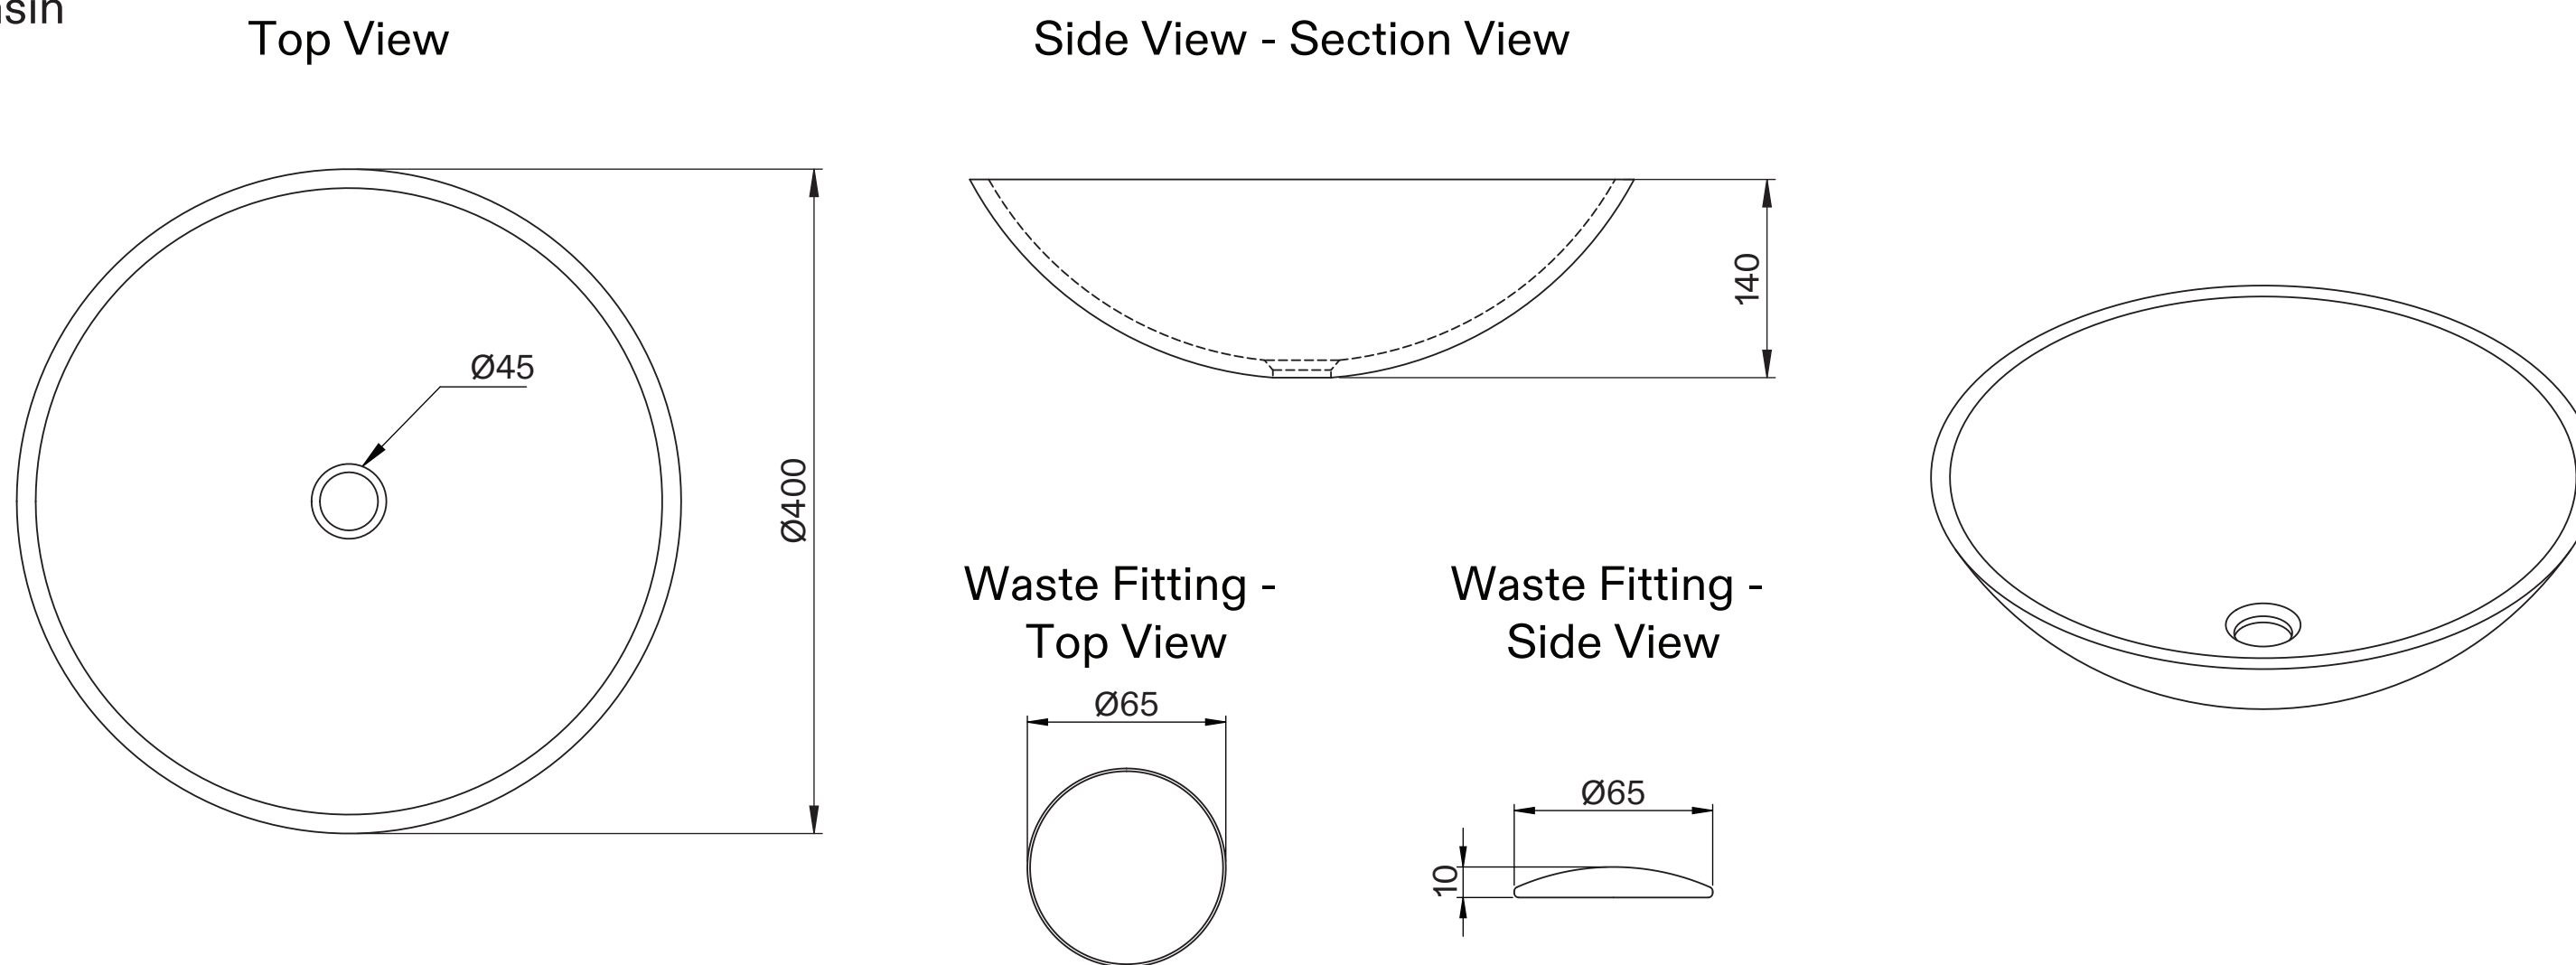

Cabinet

Basin

LUSO	Product Name	Palermo Modular Bathroom Storage Cabinet (Italia Basin)
	Product Size (mm)	
	Basin	400 x 140
	Vanity Unit	600 x 400 x 400

All dimensions provided in millimeters.