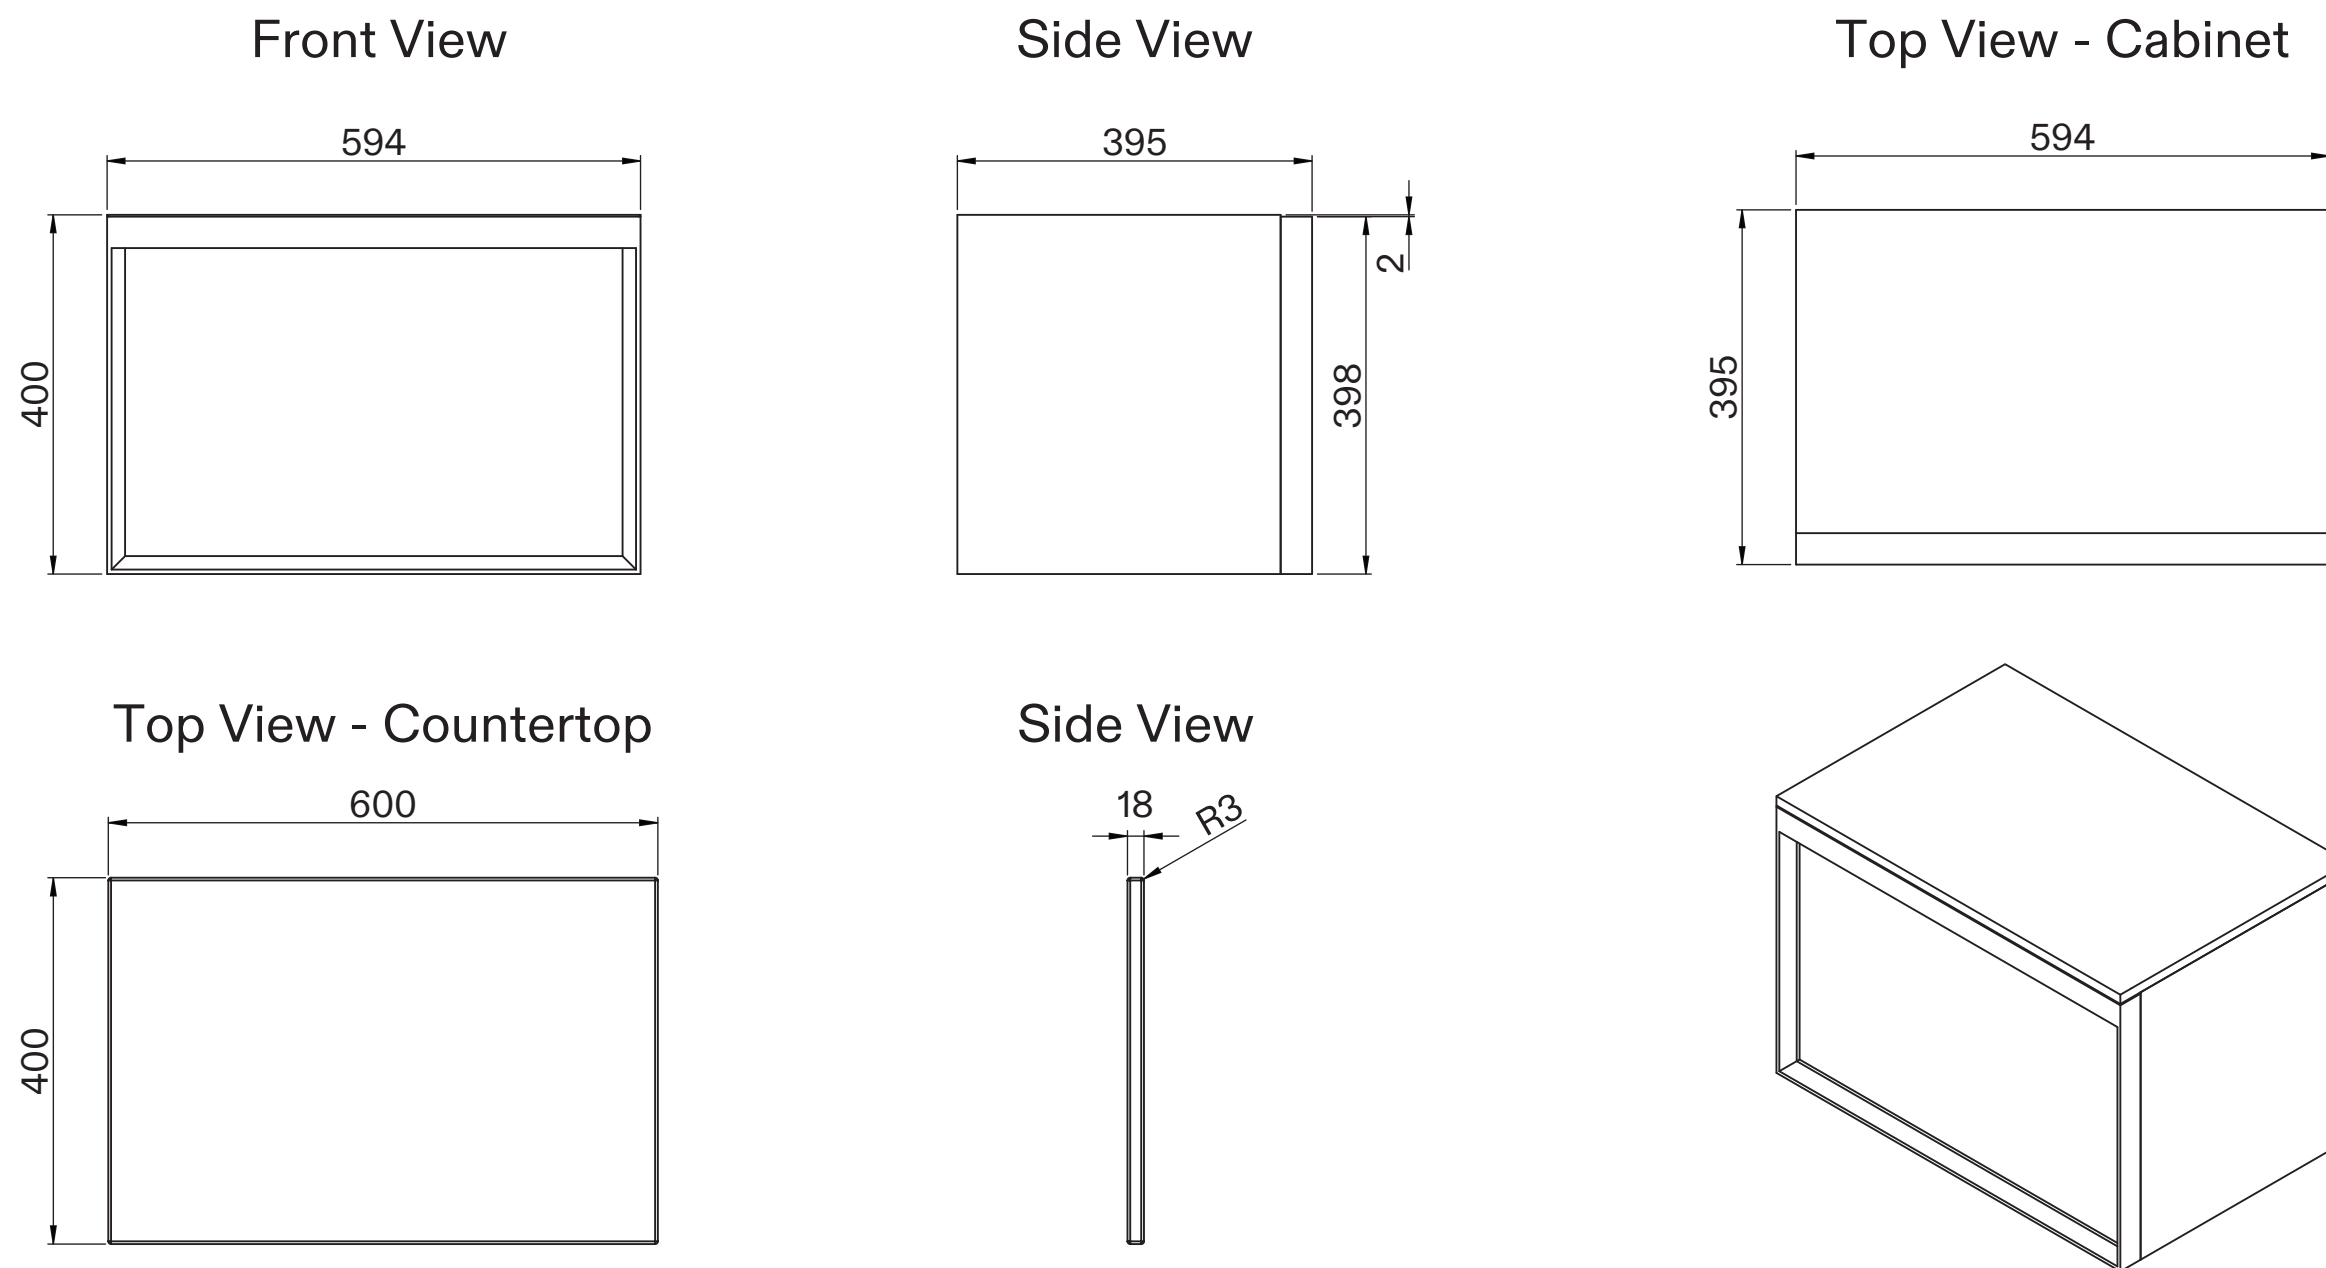

Cabinet

Basin

LUSO	Product Name	Palermo Modular Bathroom Storage Cabinet (Italia Basin)
	Product Size (mm)	
	Basin	400 x 140
	Vanity Unit	600 x 400 x 400

All dimensions provided in millimeters.