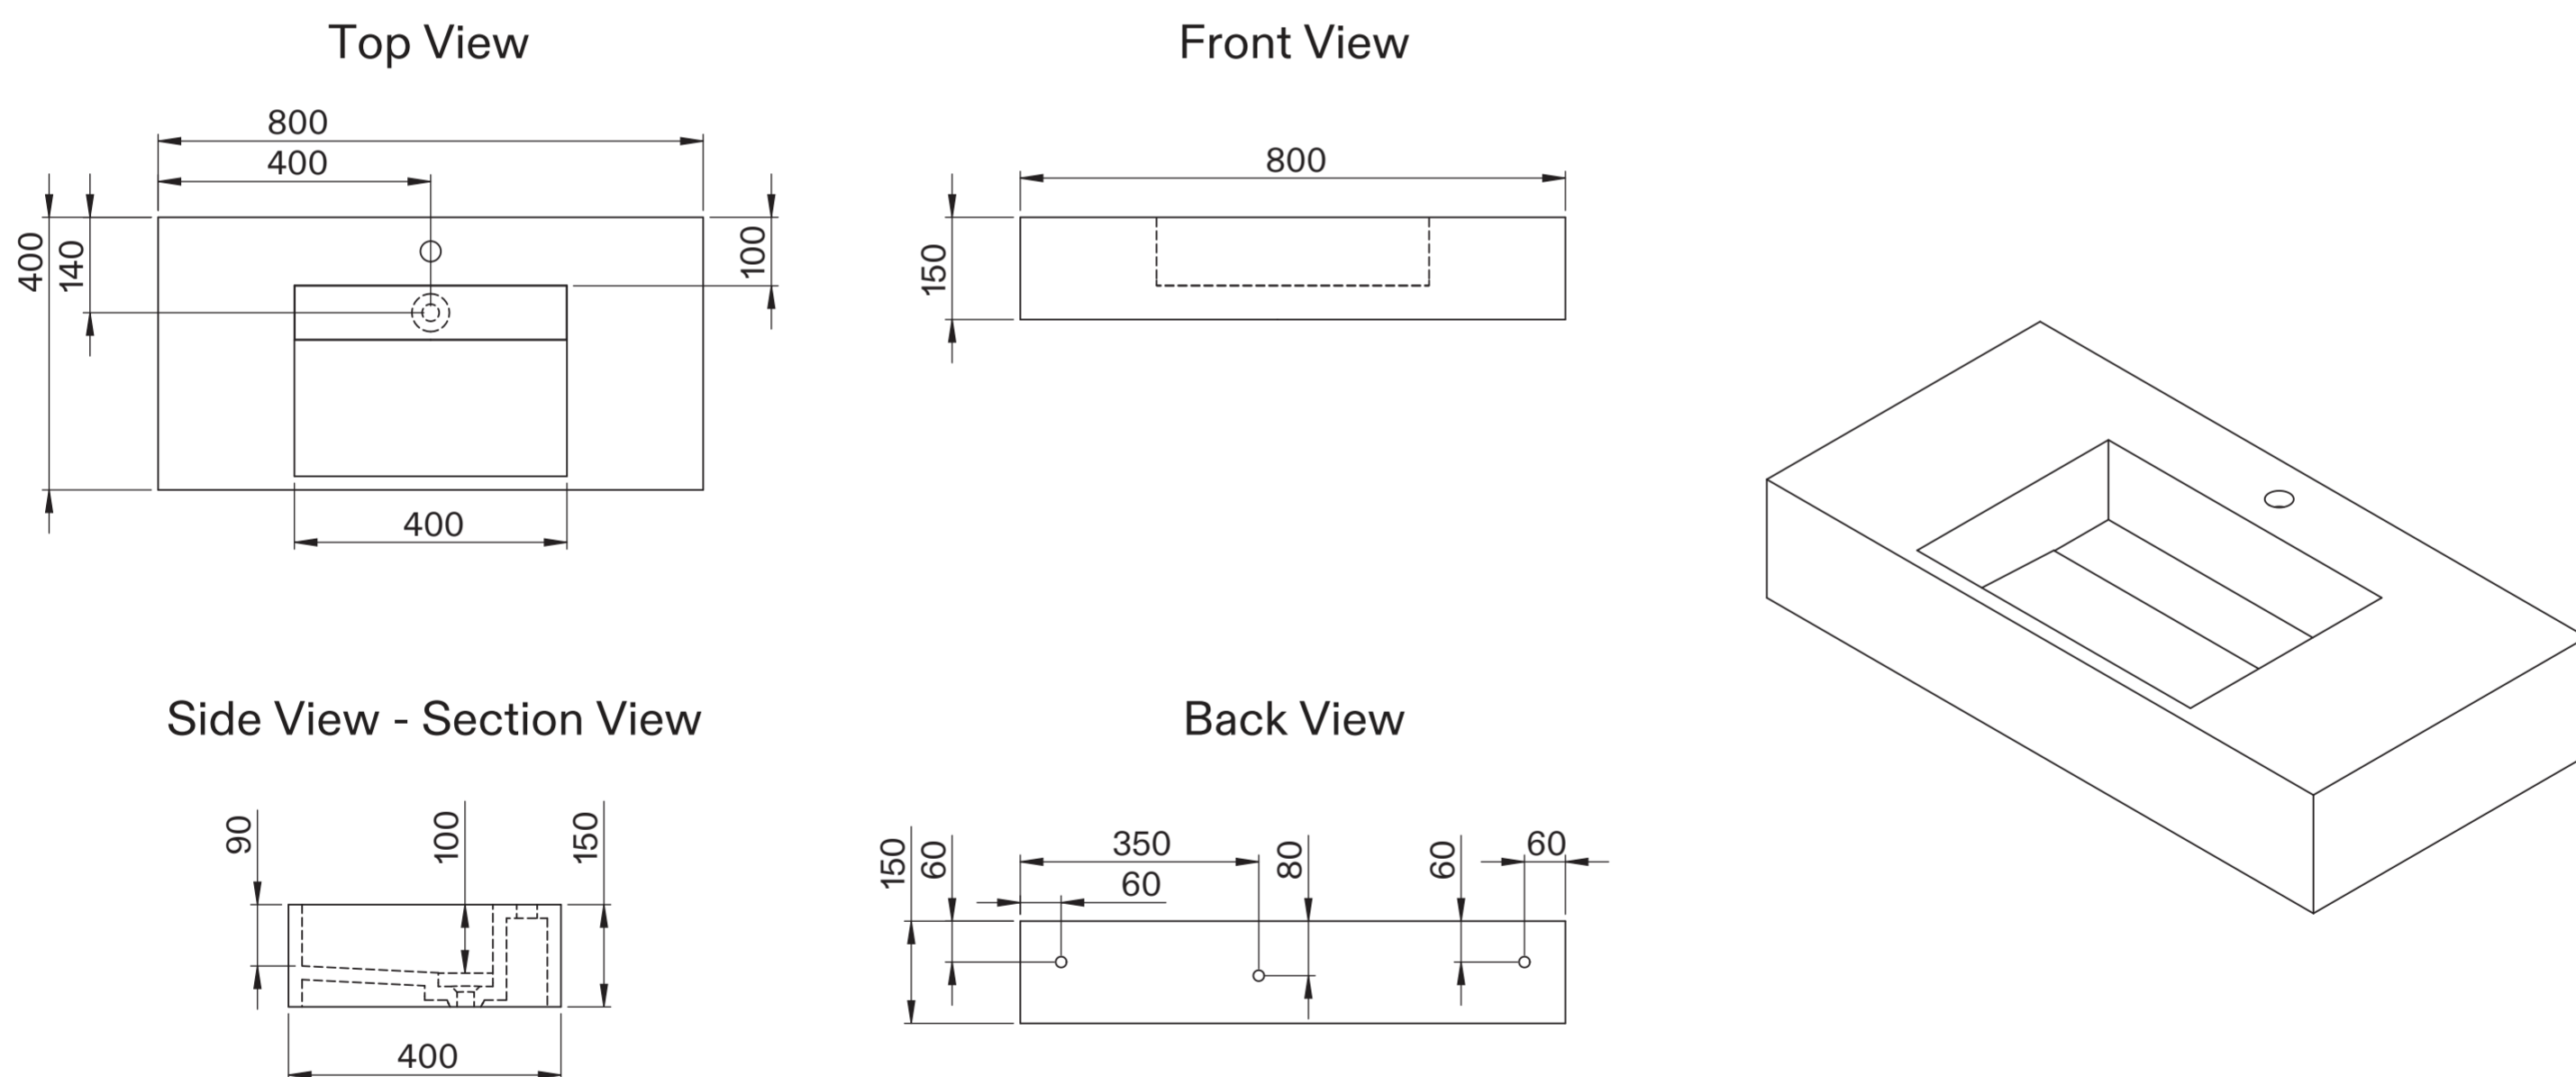

Cabinet

Basin

LUSO

Product Name	Palermo Modular Bathroom Storage Cabinet (Prisma Basin)
Product Size (mm)	
Basin	800 x 400 x 150
Vanity Unit	800 x 400 x 400

All dimensions provided in millimeters.