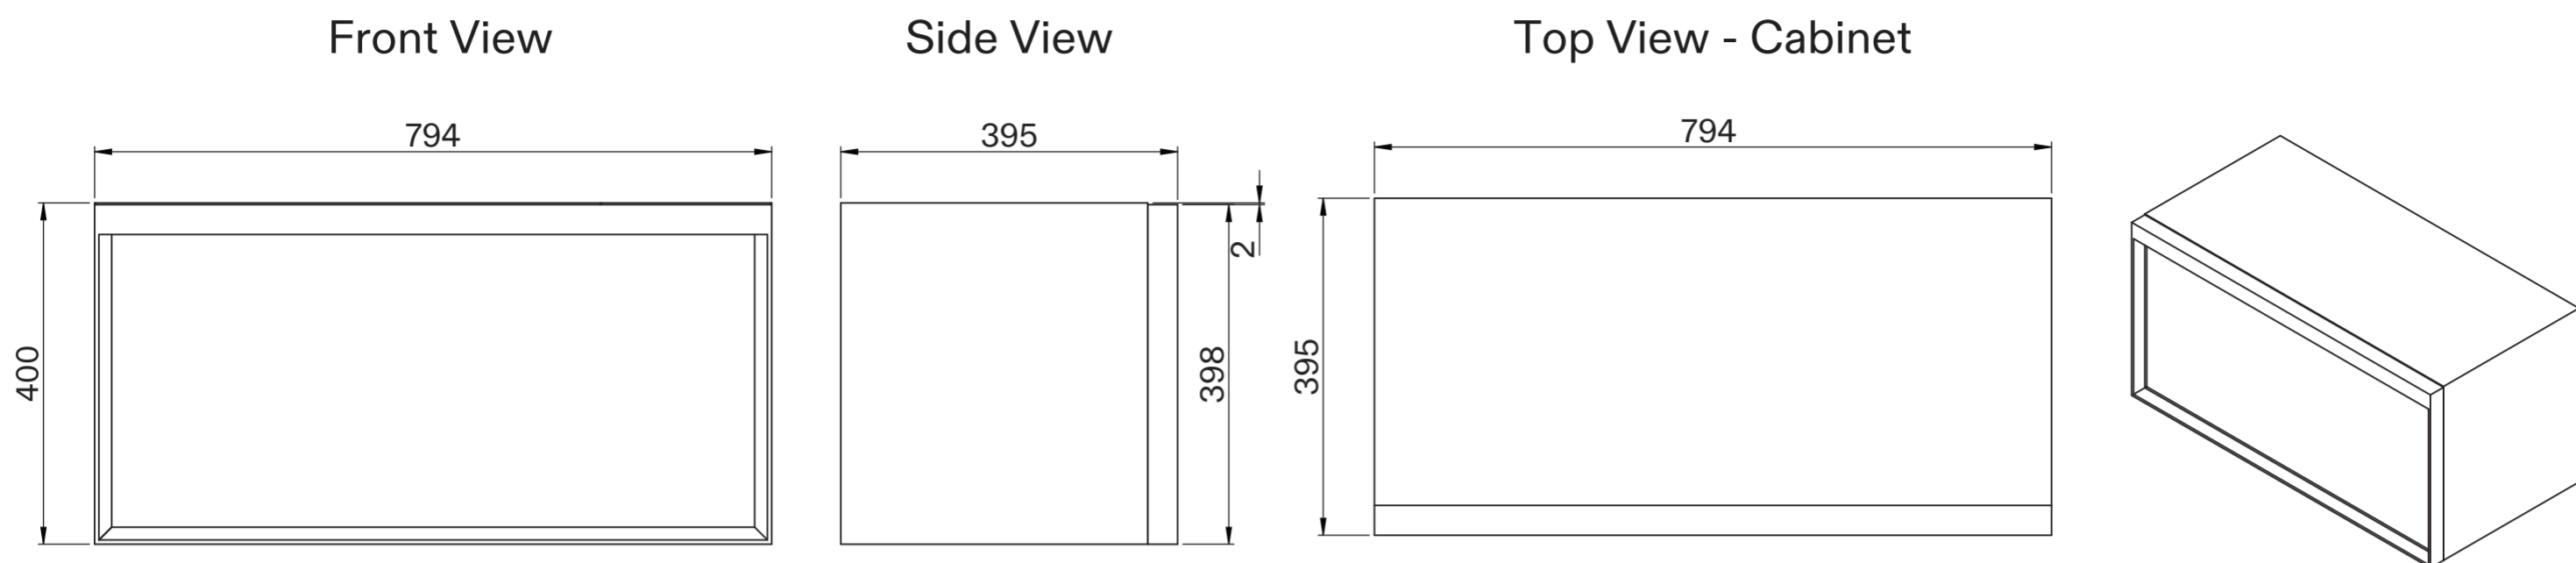

Cabinet

Basin

LUSO

Product Name	Palermo Modular Bathroom Storage Cabinet (Prisma Basin)
Product Size (mm)	
Basin	800 x 400 x 150
Vanity Unit	800 x 400 x 400

All dimensions provided in millimeters.