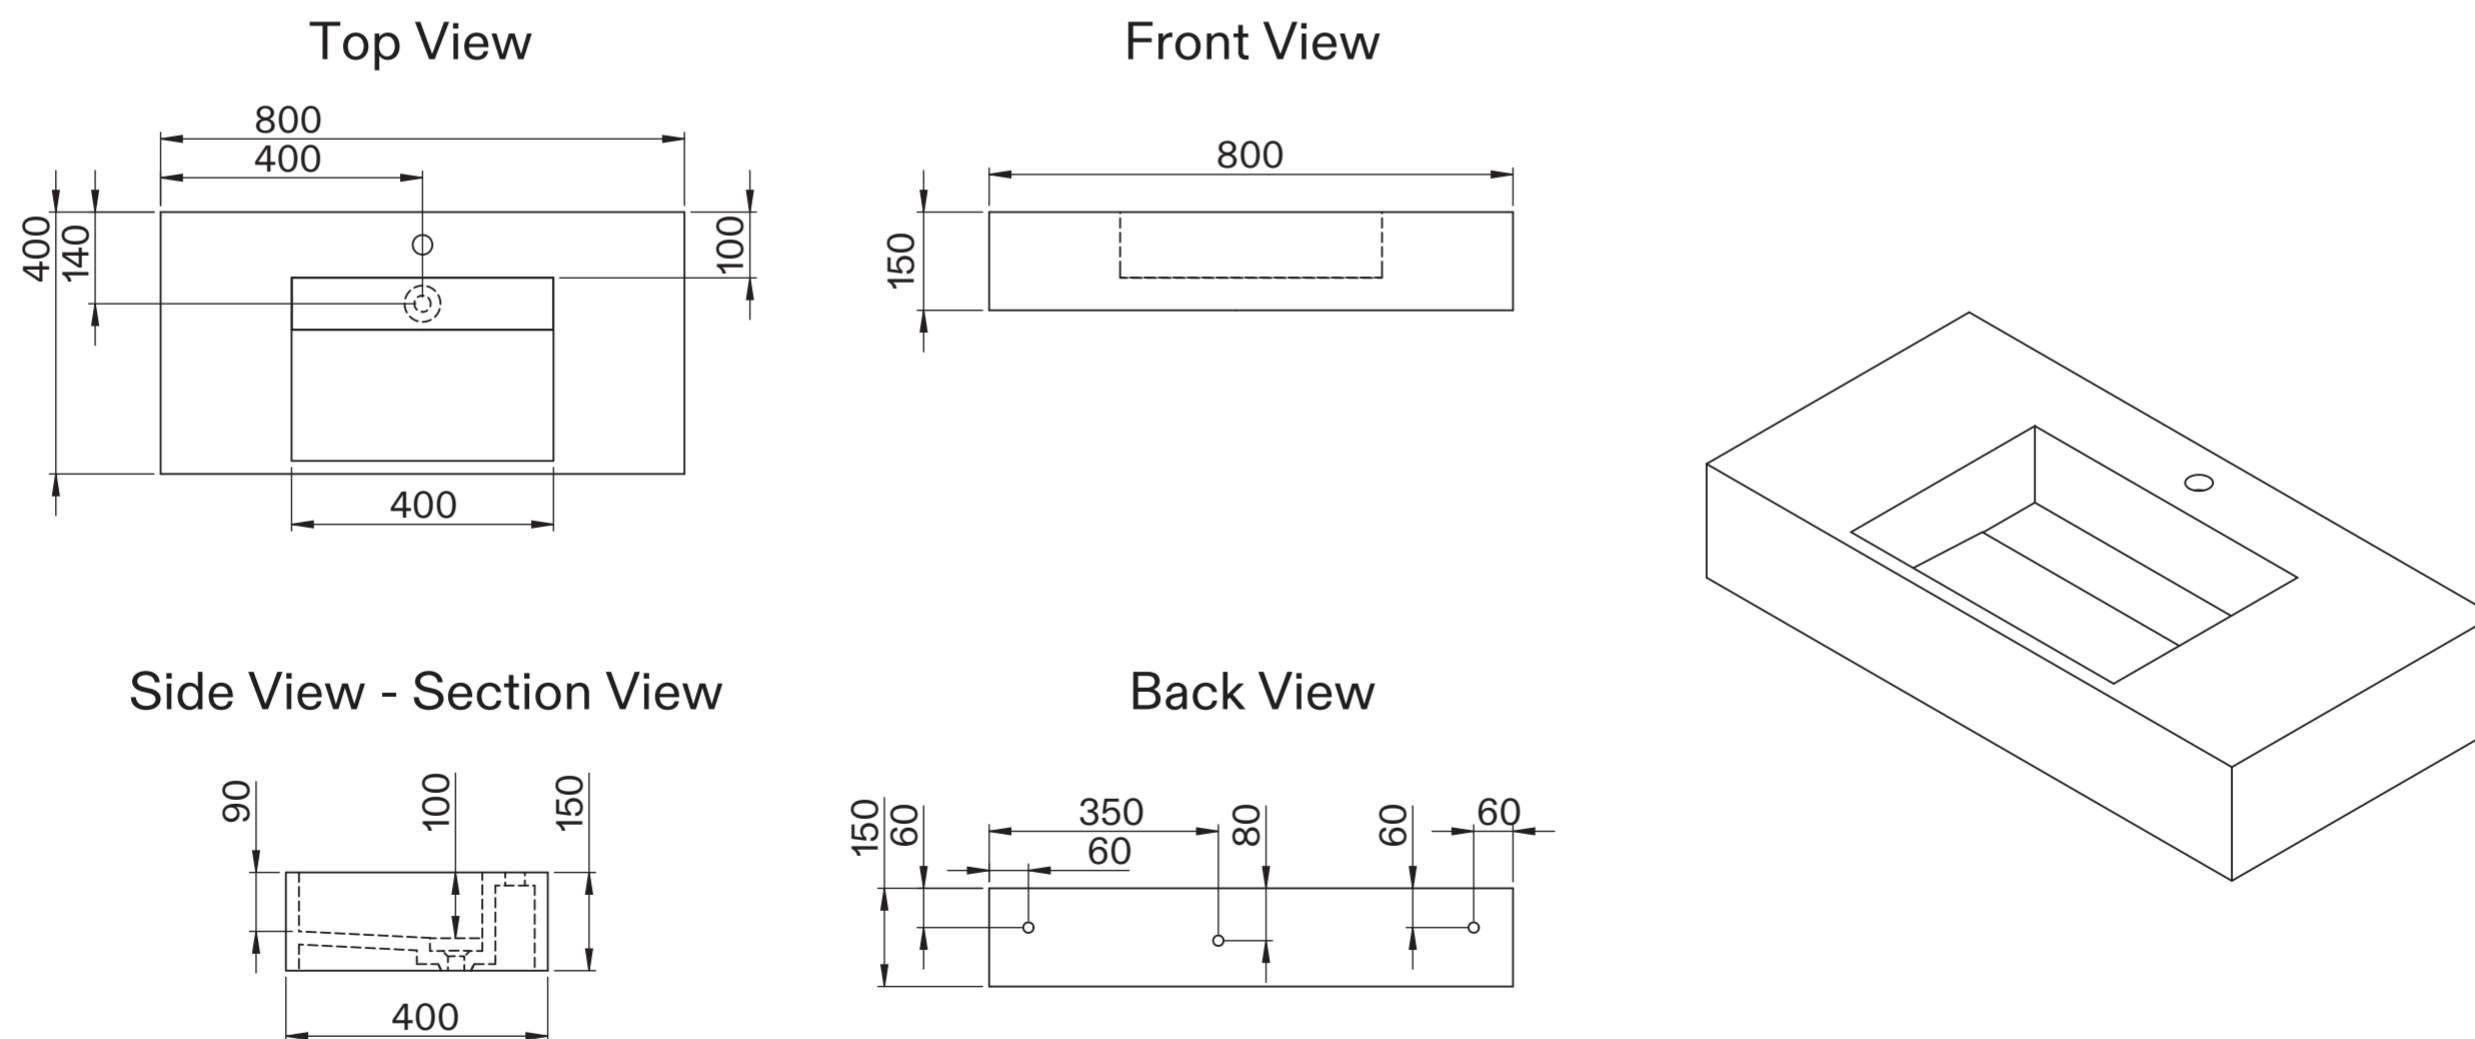

Cabinet

Basin

LUSO	Product Name	Palermo Modular Bathroom Storage Cabinet (Prisma Basin)
	Product Size (mm)	
	Basin	800 x 400 x 150
	Vanity Unit	800 x 400 x 400

All dimensions provided in millimeters.