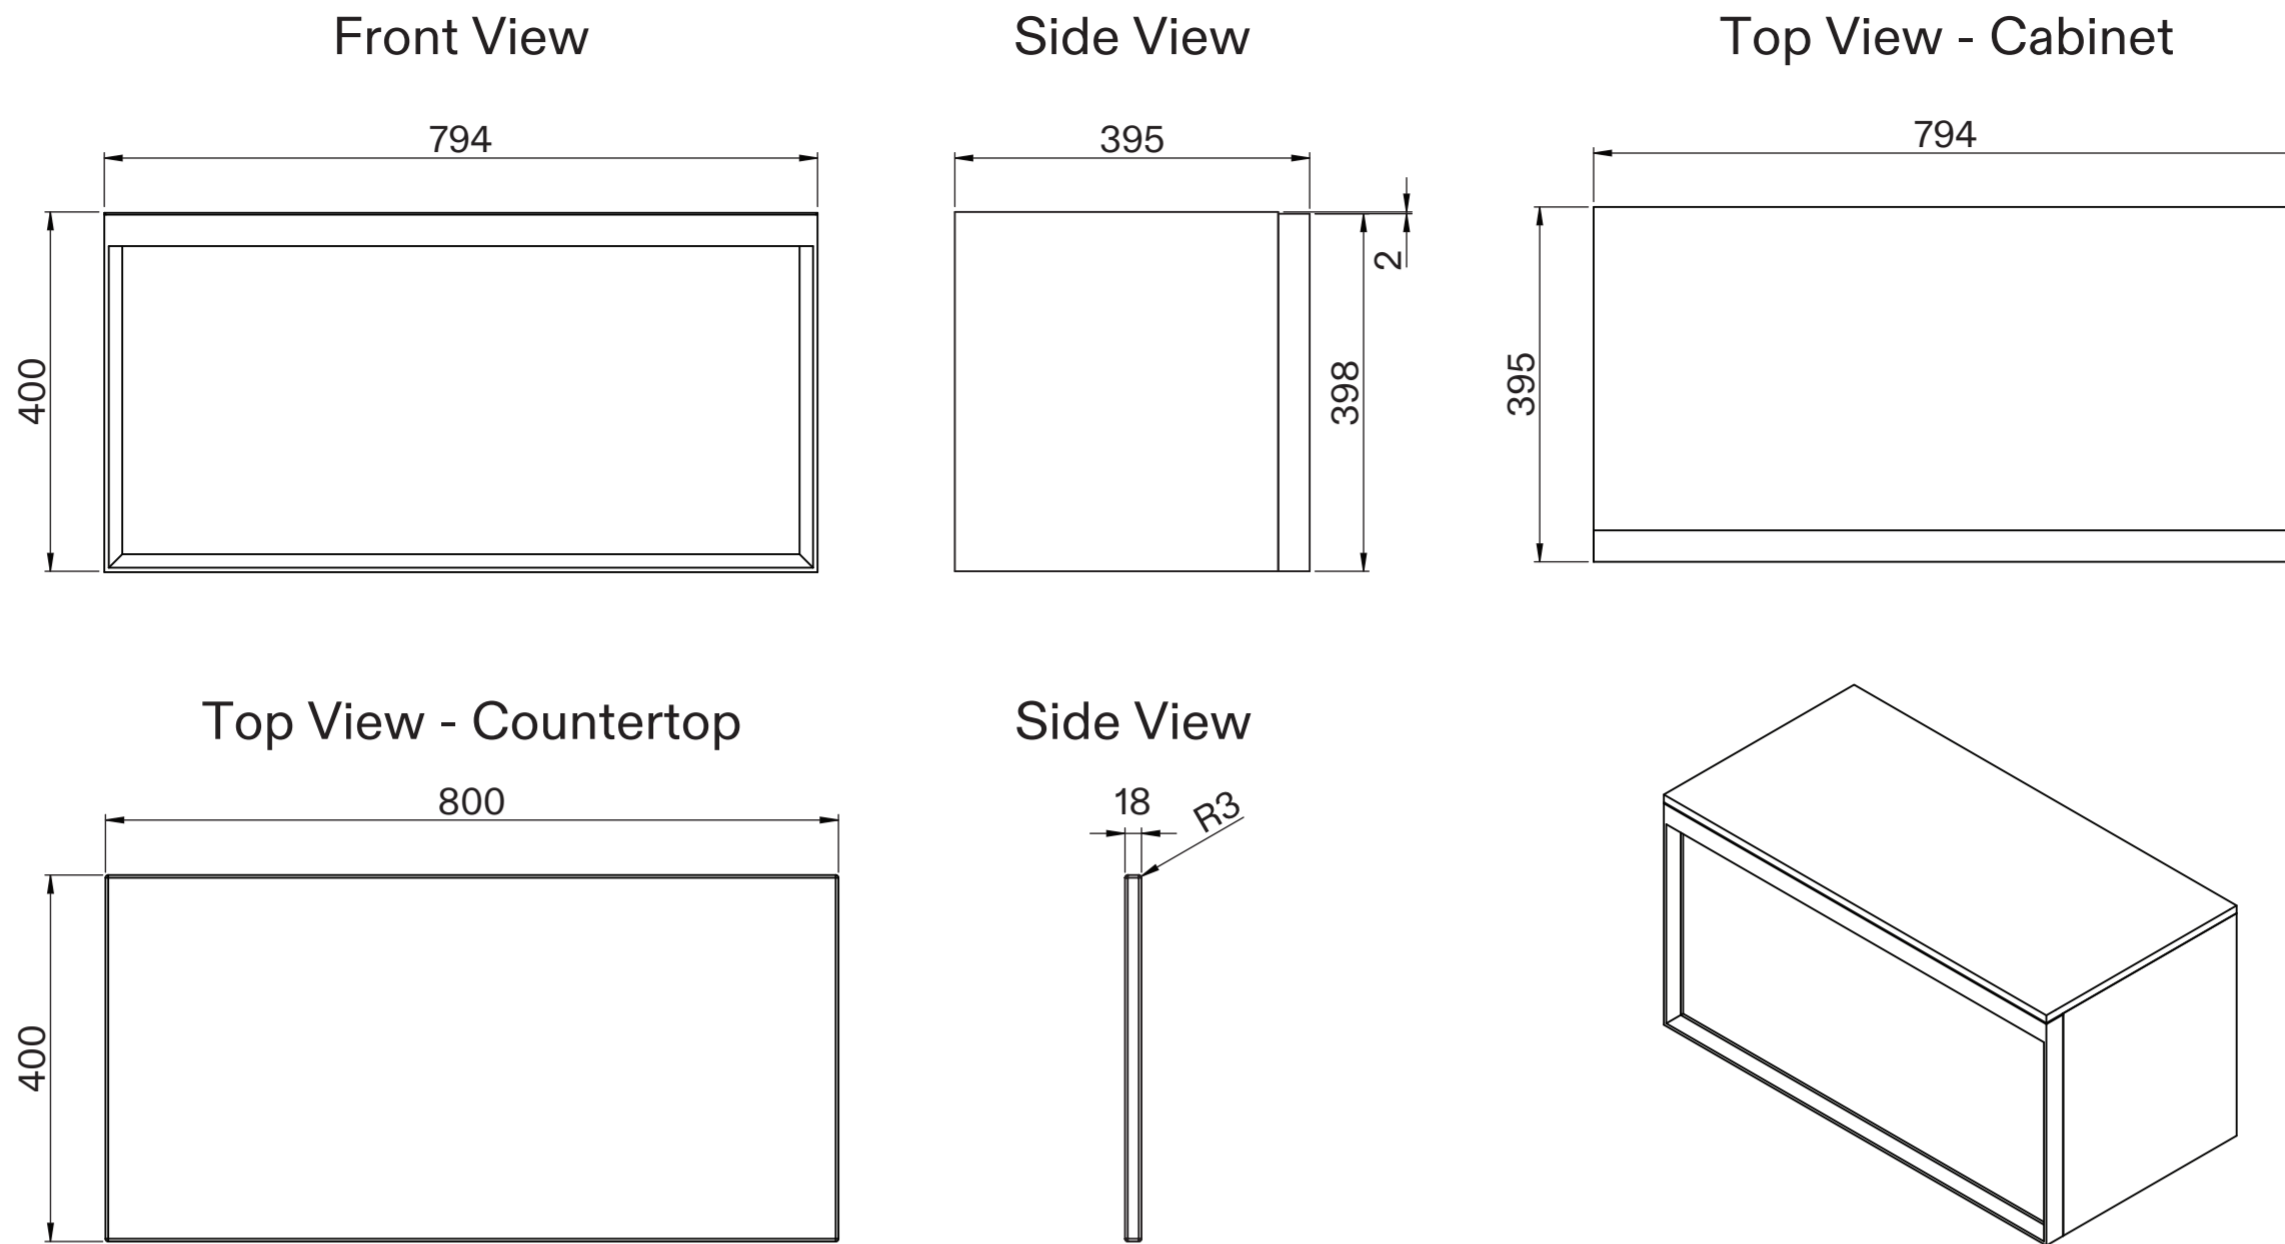

Cabinet

Basin

LUSO	Product Name	Palermo Modular Bathroom Storage Cabinet (Prisma Basin)
	Product Size (mm)	
	Basin	800 x 400 x 150
	Vanity Unit	800 x 400 x 400

All dimensions provided in millimeters.