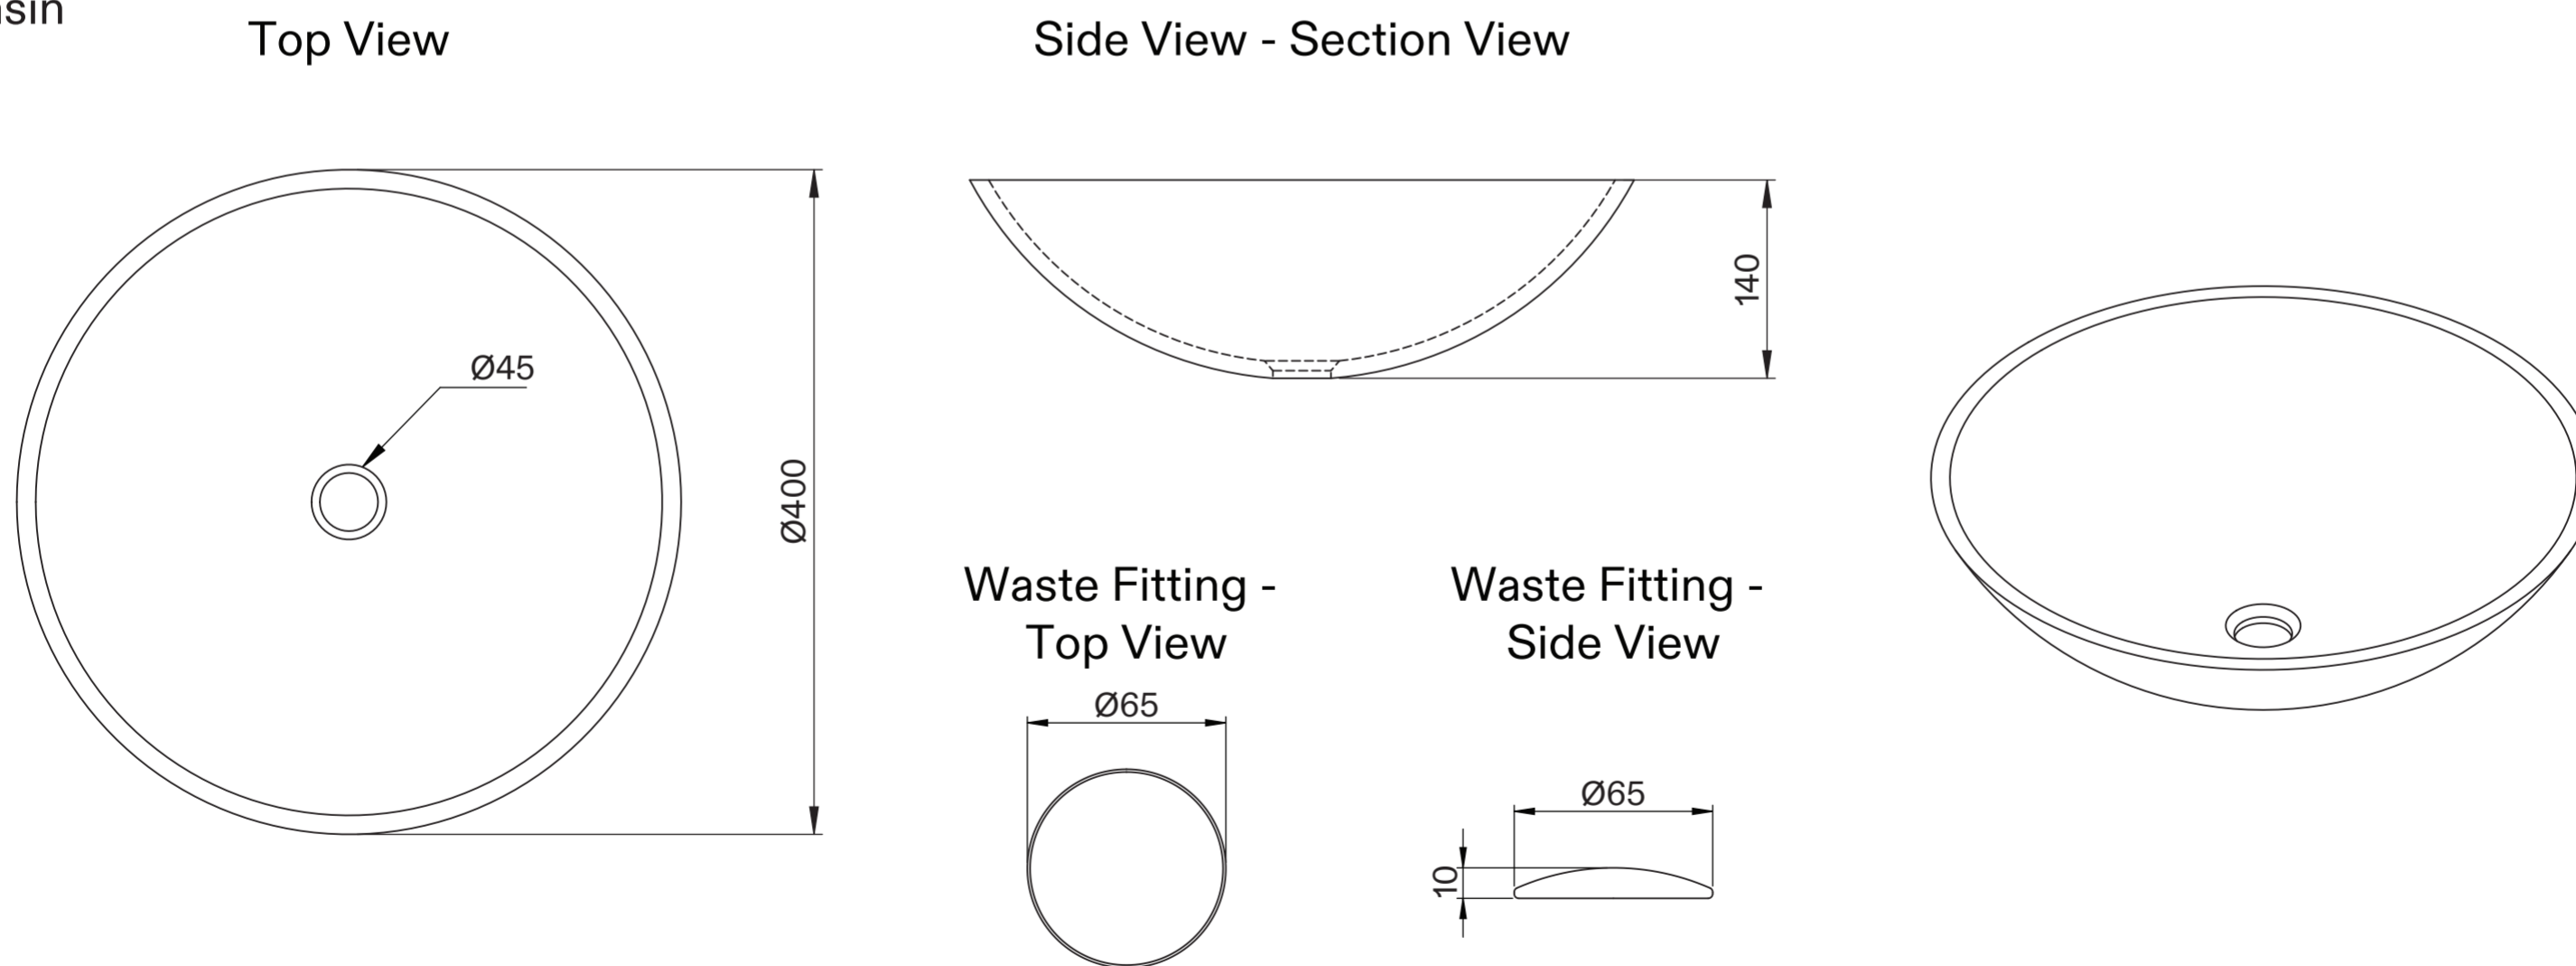

# Cabinet

# Basin

<b>LUSO</b>	Product Name	Palermo Modular Bathroom Storage Cabinet (Italia Basin)
	Product Size (mm)	
	Basin	400 x 140
	Vanity Unit	800 x 400 x 400

All dimensions provided in millimeters.