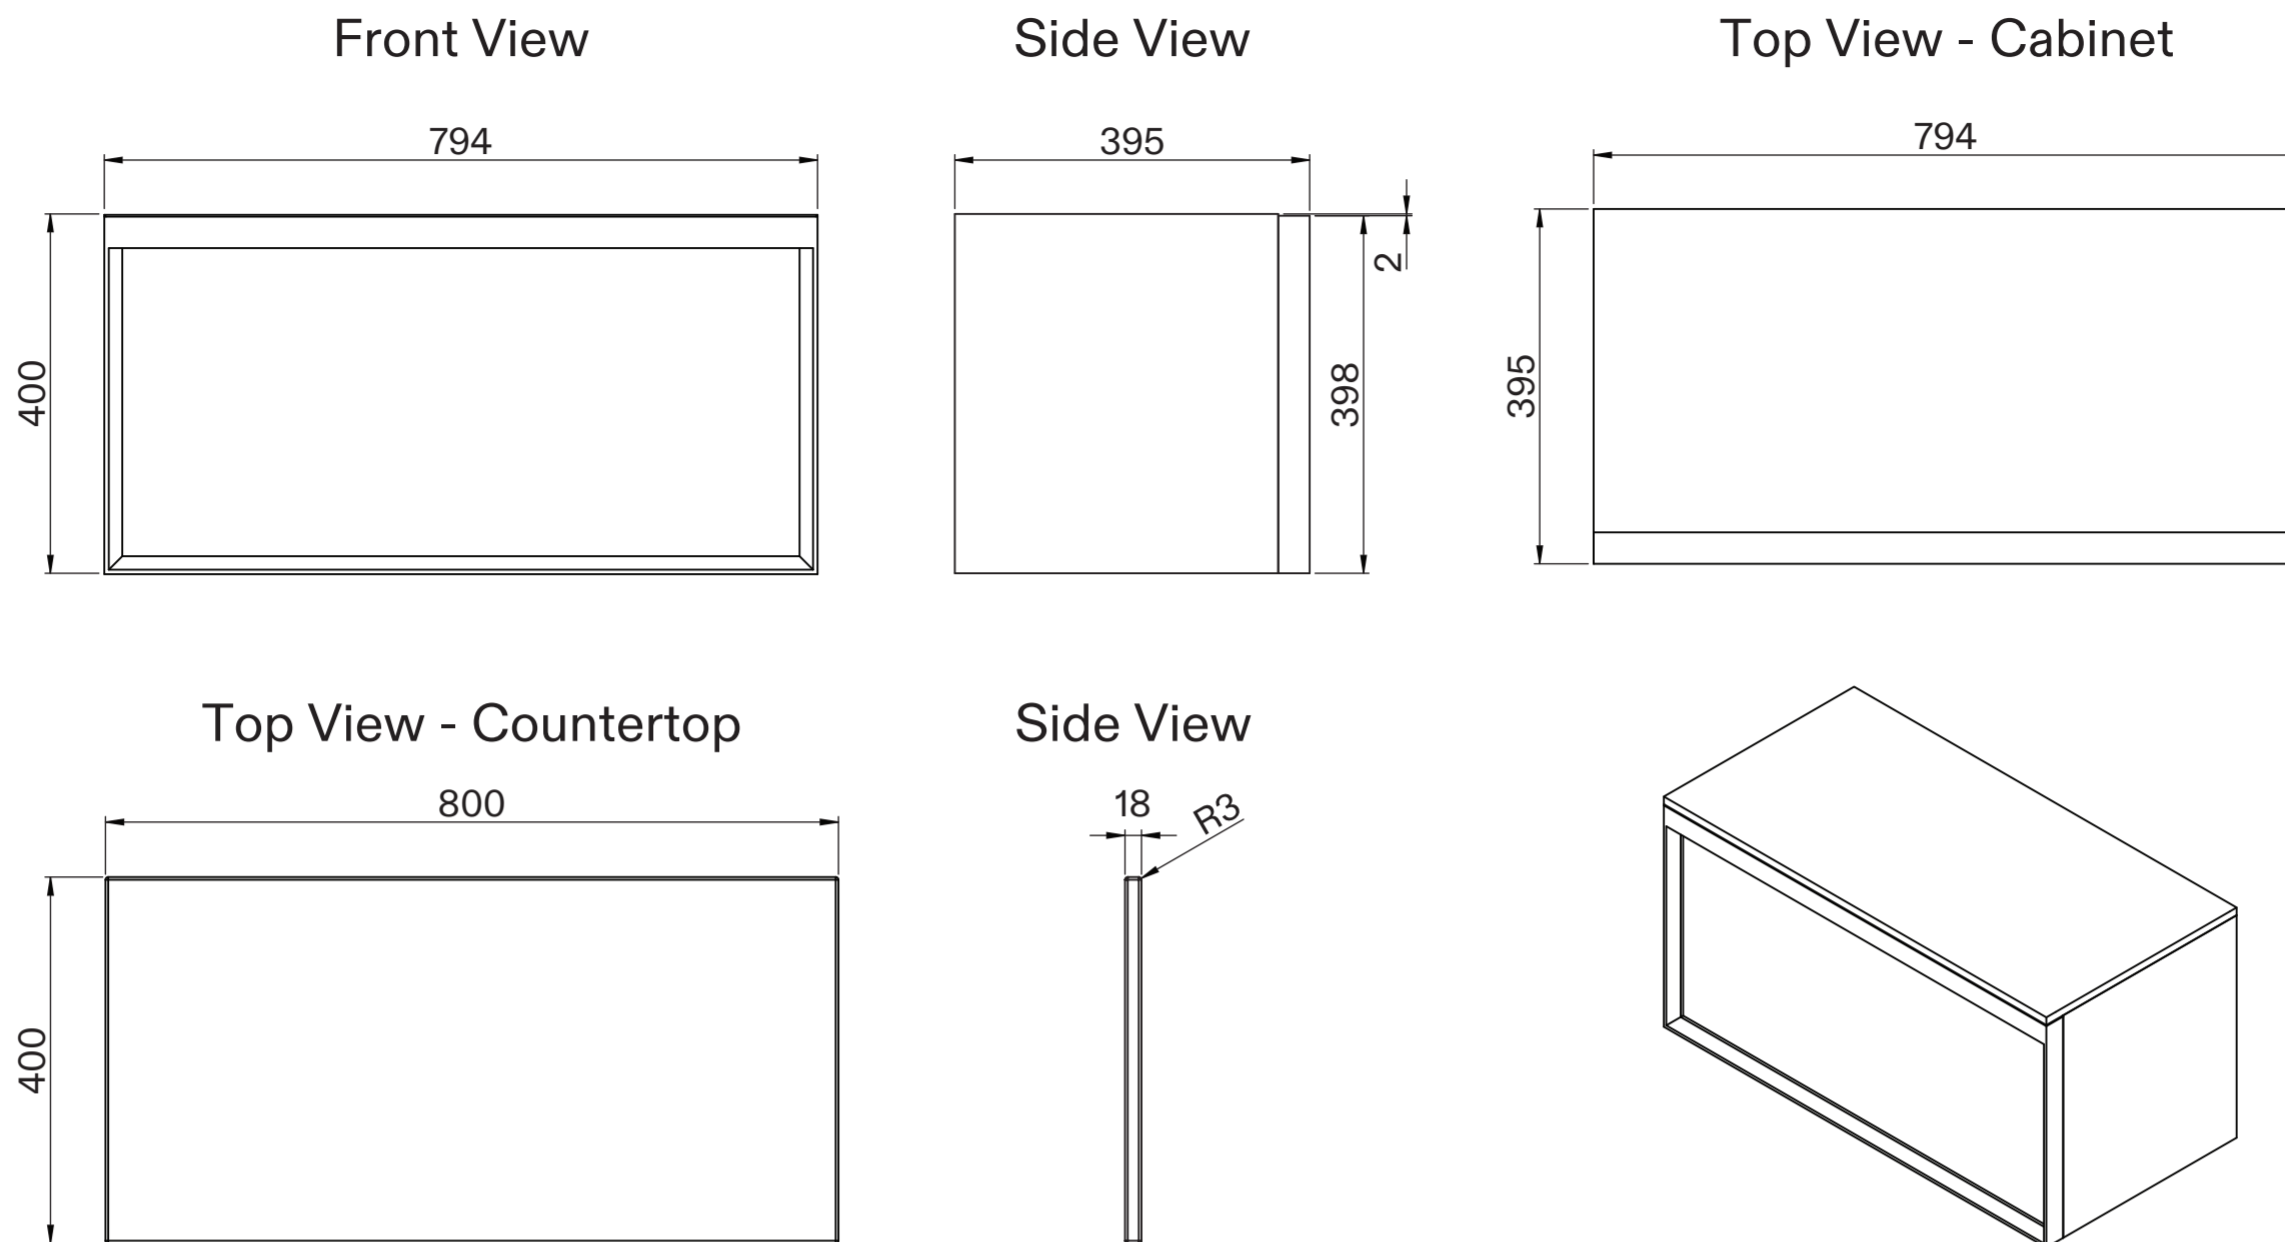

# Cabinet

# Basin

<b>LUSO</b>	Product Name	Palermo Modular Bathroom Storage Cabinet (Italia Basin)
	Product Size (mm)	
	Basin	400 x 140
	Vanity Unit	800 x 400 x 400

All dimensions provided in millimeters.