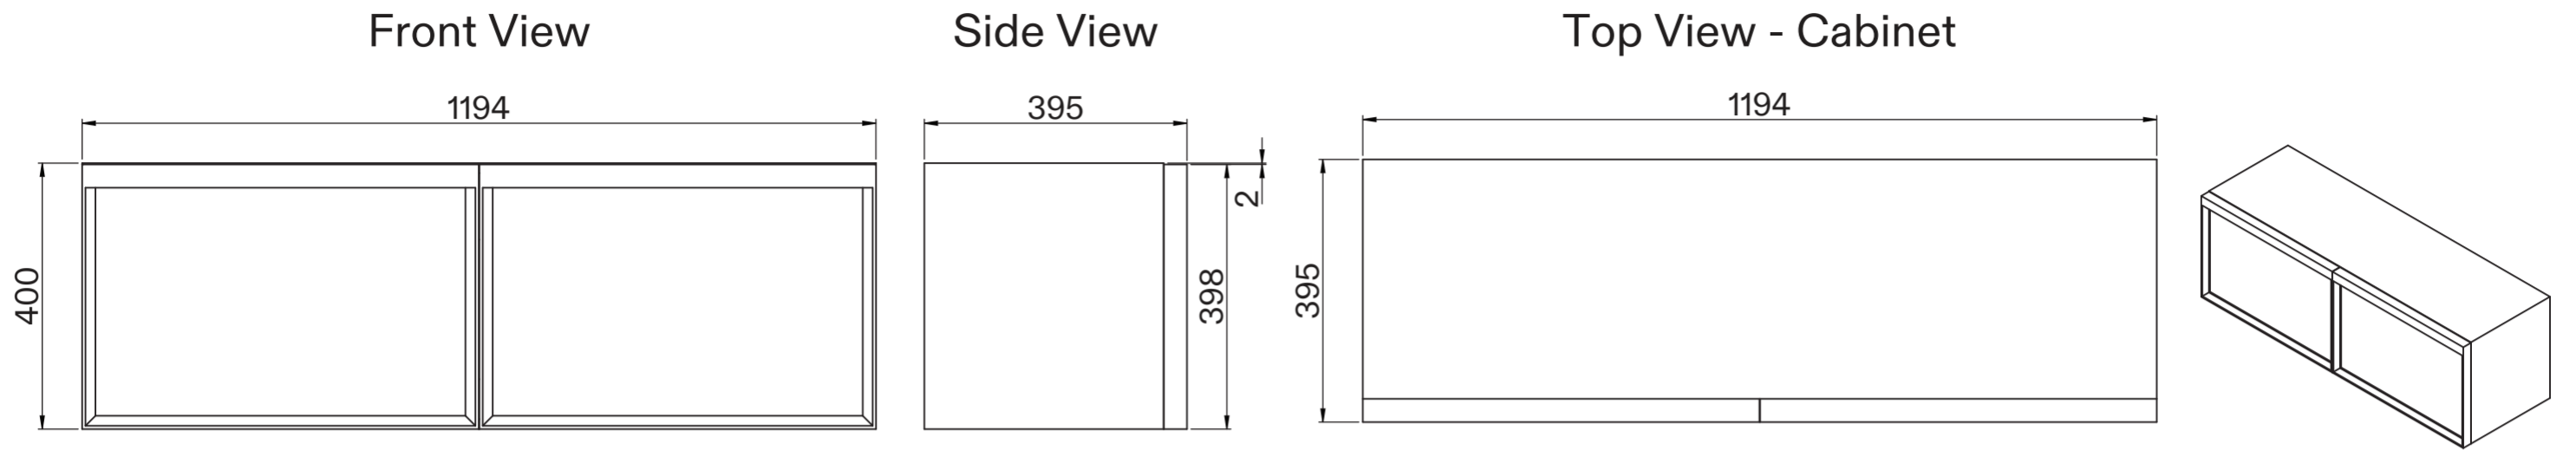

Cabinet

Basin

LUSO

Product Name	Palermo Modular Bathroom Storage Cabinet (Aura Basin)
Product Size (mm)	
Basin	1200 x 400 x 100
Vanity Unit	1200 x 400 x 400

All dimensions provided in millimeters.