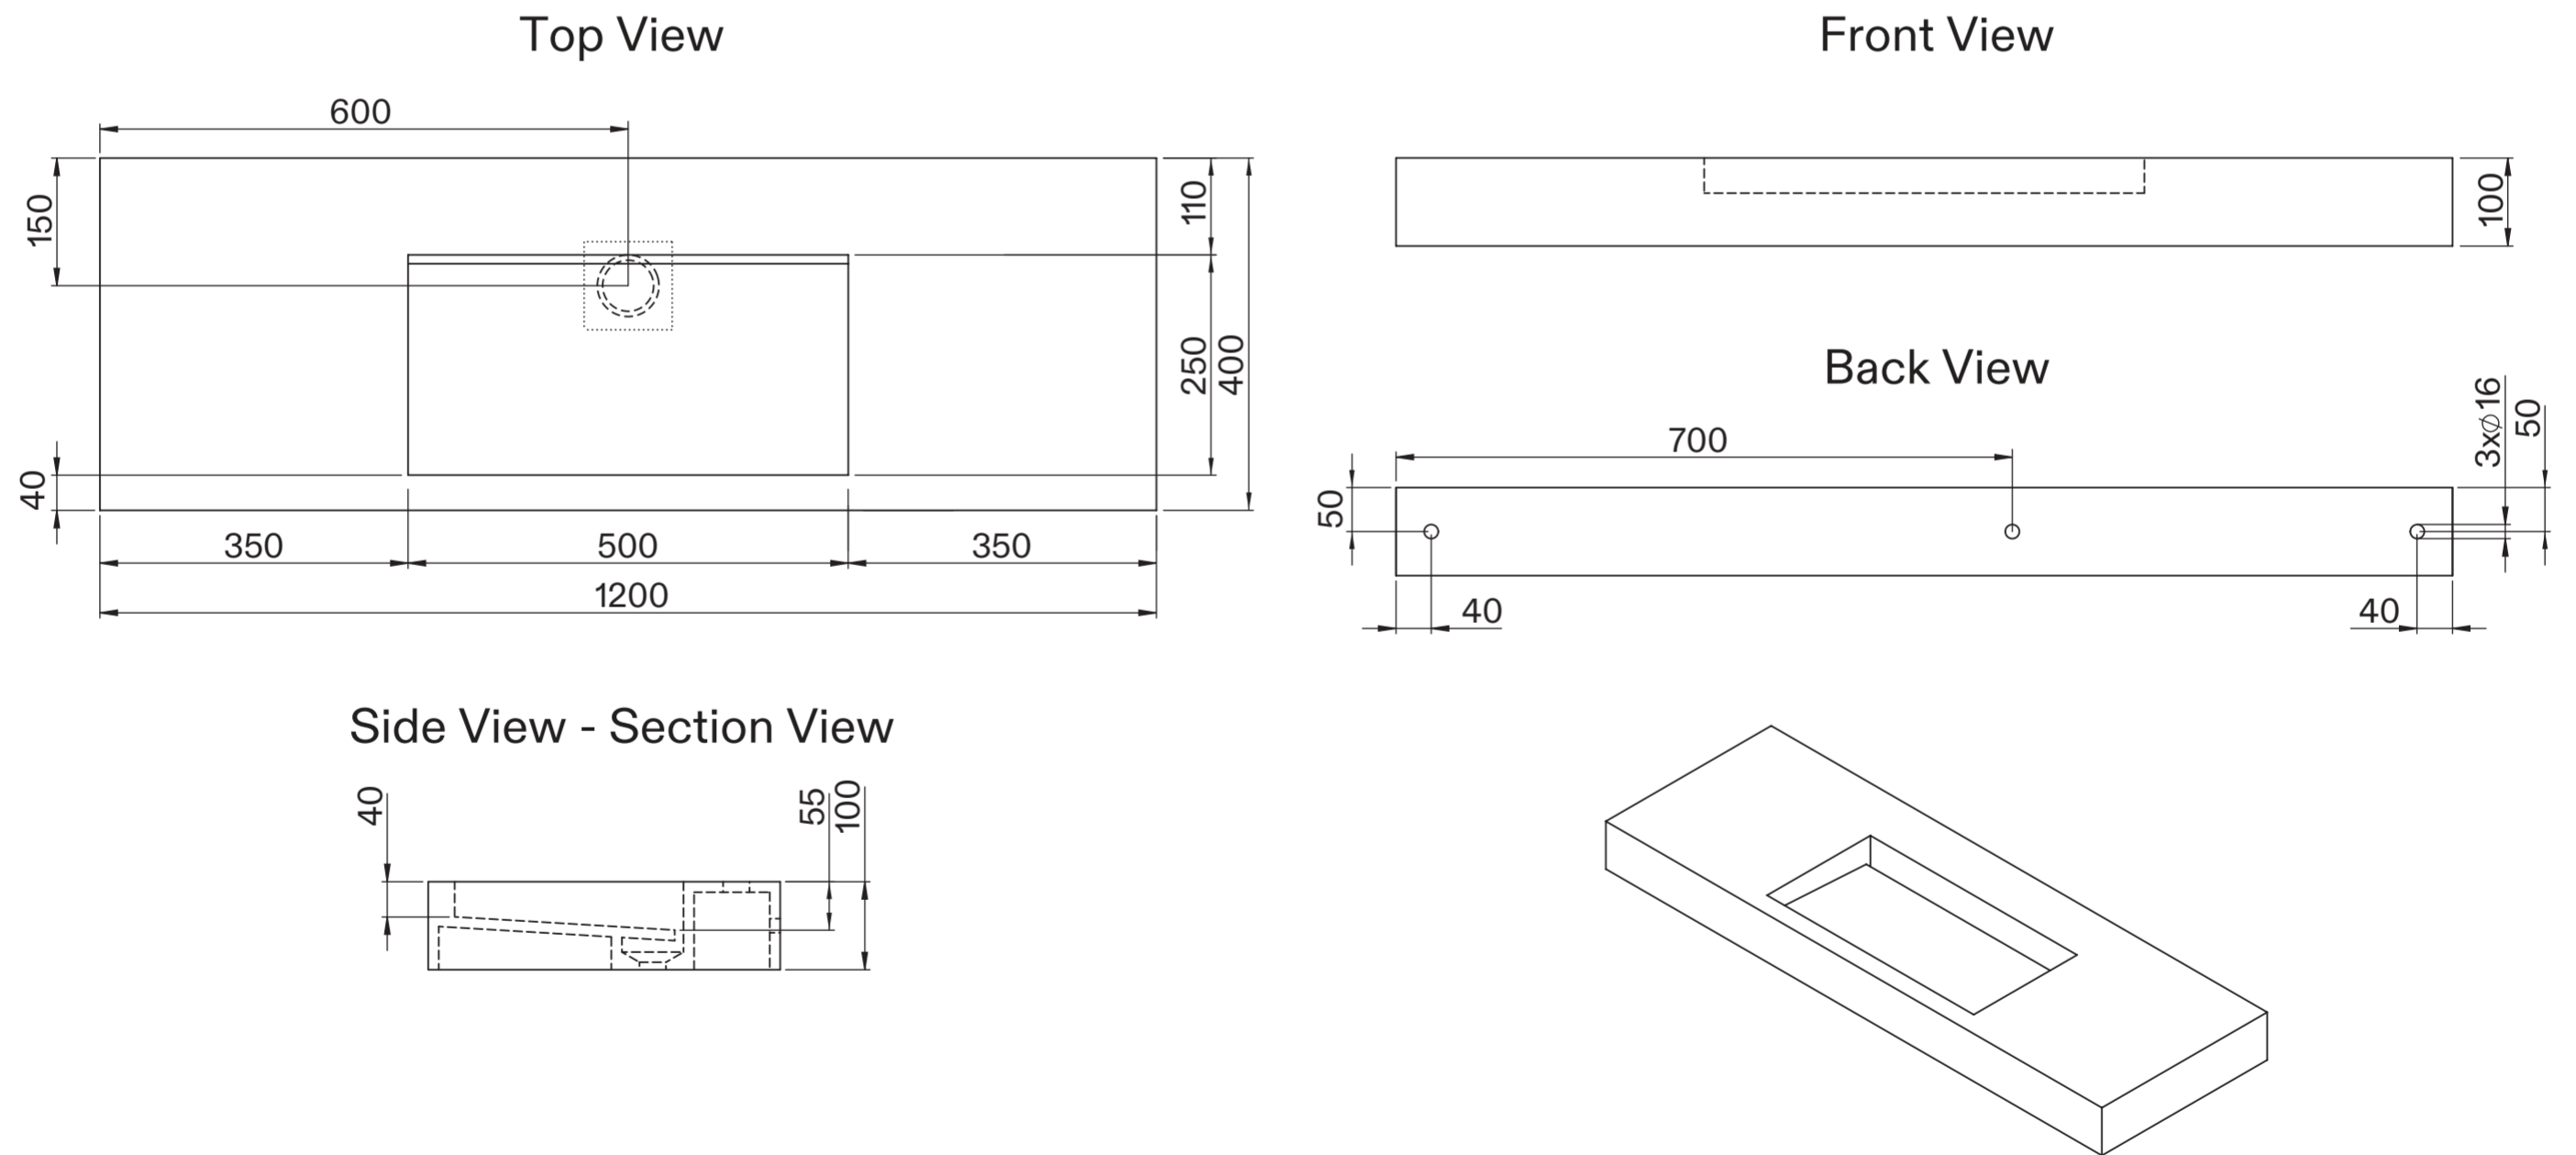

Cabinet

Basin

LUSO

Product Name	Palermo Modular Bathroom Storage Cabinet (Aura Basin)
Product Size (mm)	
Basin	1200 x 400 x 100
Vanity Unit	1200 x 400 x 400

All dimensions provided in millimeters.