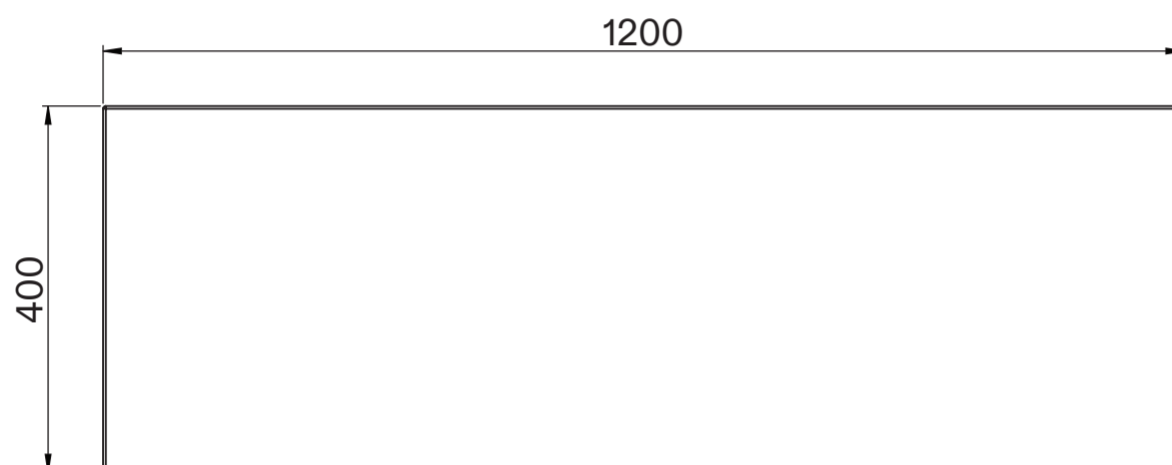

# Cabinet

Front View

Side View

Top View - Cabinet

Top View - Countertop

Side View

# Basin

Top View

Front View

Back View

Side View - Section View

# LUSO

Product Name	Palermo Modular Bathroom Storage Cabinet (Aura Basin)
Product Size (mm)	
Basin	1200 x 400 x 100
Vanity Unit	1200 x 400 x 400

All dimensions provided in millimeters.