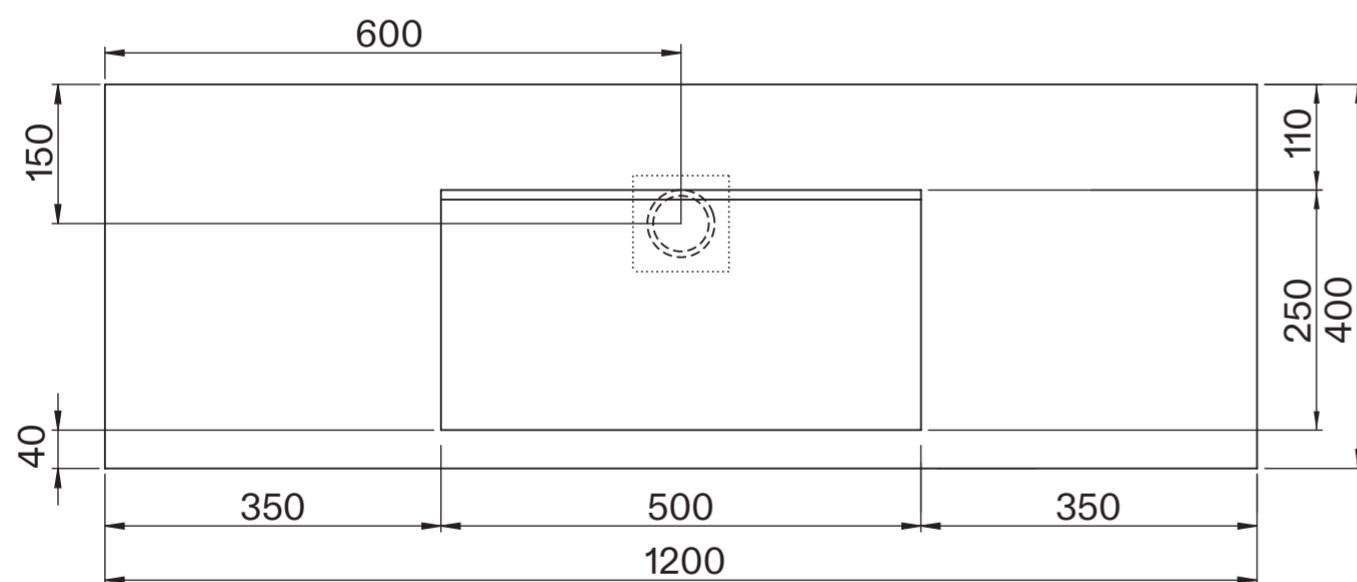

# Cabinet

Front View

Side View

Top View - Cabinet

Top View - Countertop

Side View

# Basin

Top View

Front View

Back View

Side View - Section View

# LUSO

Product Name	Palermo Modular Bathroom Storage Cabinet (Aura Basin)
Product Size (mm)	
Basin	1200 x 400 x 100
Vanity Unit	1200 x 400 x 400

All dimensions provided in millimeters.