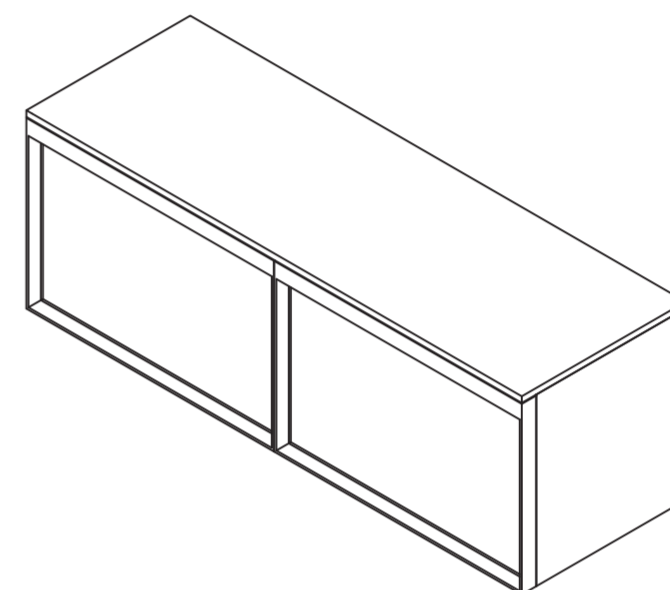

# Cabinet

Front View

Side View

Top View - Cabinet

Top View - Countertop

Side View

# Basin

Top View

Front View

Back View

Side View - Section View

# LUSO

Product Name	Palermo Modular Bathroom Storage Cabinet (Aura Basin)
Product Size (mm)	
Basin	1200 x 400 x 100
Vanity Unit	1200 x 400 x 400

All dimensions provided in millimeters.