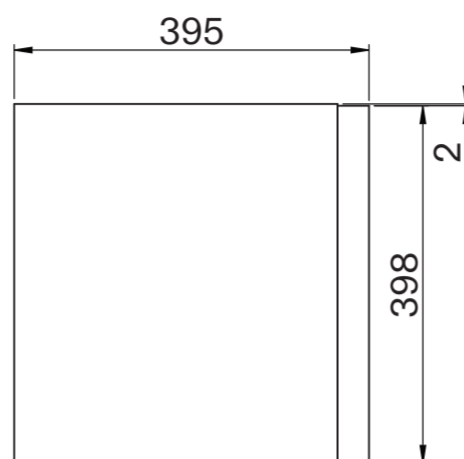

# Cabinet

Front View

Side View

Top View - Cabinet

Top View - Countertop

Side View

# Basin

Top View

Front View

Back View

Side View - Section View

# LUSO

Product Name	Palermo Modular Bathroom Storage Cabinet (Aura Basin)
Product Size (mm)	
Basin	1200 x 400 x 100
Vanity Unit	1200 x 400 x 400

All dimensions provided in millimeters.