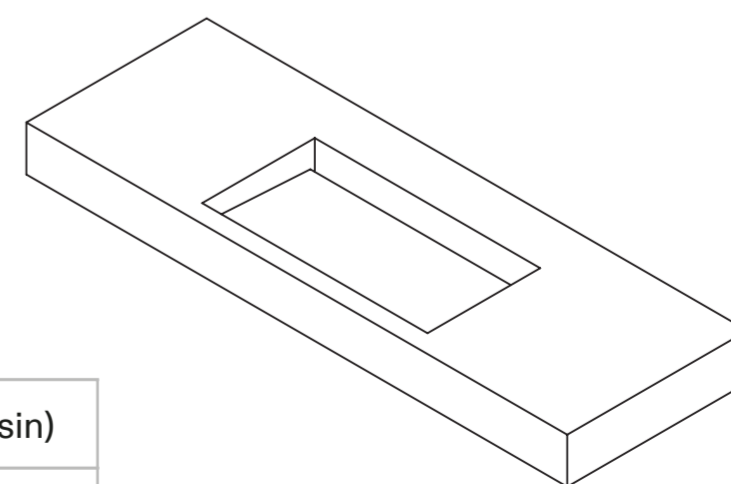

# Cabinet

Front View

Side View

Top View - Cabinet

Top View - Countertop

Side View

# Basin

Top View

Front View

Back View

Side View - Section View

# LUSO

Product Name	Palermo Modular Bathroom Storage Cabinet (Aura Basin)
Product Size (mm)	
Basin	1200 x 400 x 100
Vanity Unit	1200 x 400 x 400

All dimensions provided in millimeters.