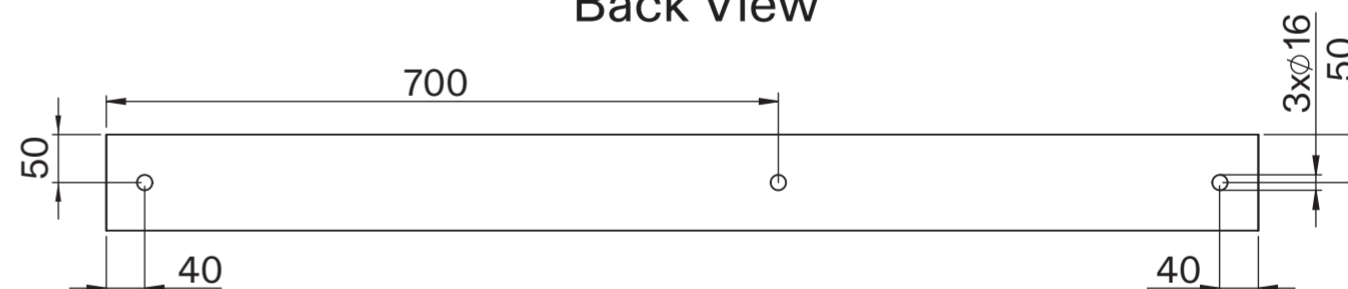

# Basin

Top View

Front View

Back View

Side View - Section View

# LUSO

Product Name	Palermo Modular Bathroom Storage Cabinet (Aura Basin)
Product Size (mm)	
Basin	1200 x 400 x 100
Vanity Unit	1200 x 400 x 400

All dimensions provided in millimeters.