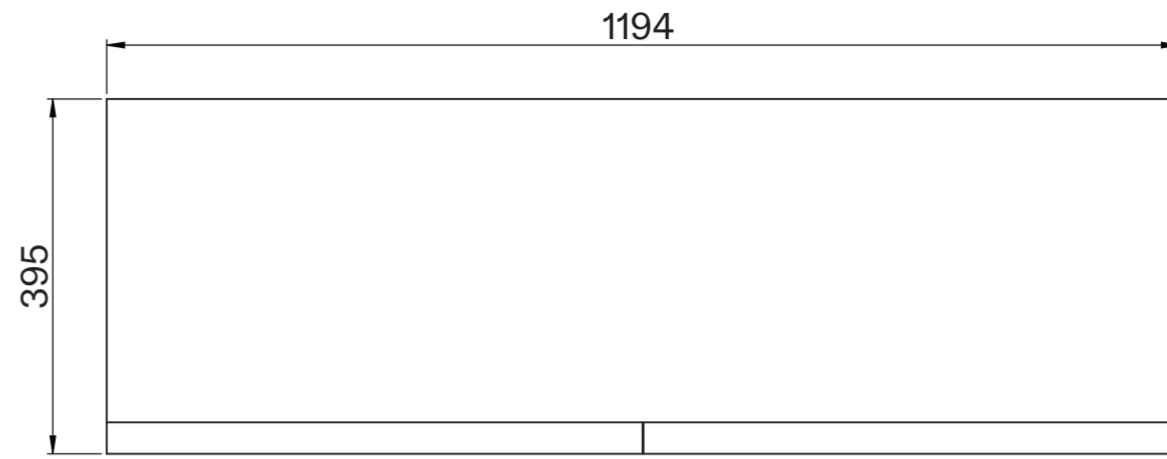

# Cabinet

Front View

Side View

Top View - Cabinet

Top View - Countertop

Side View

# Basin

Top View

Front View

Back View

Side View - Section View

# LUSO

Product Name	Palermo Modular Bathroom Storage Cabinet (Aura Basin)
Product Size (mm)	
Basin	1200 x 400 x 100
Vanity Unit	1200 x 400 x 400

All dimensions provided in millimeters.