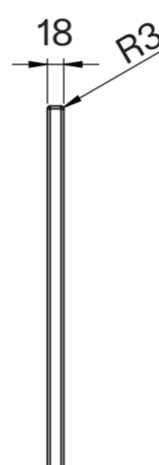

# Cabinet

Front View

Side View

Top View - Cabinet

Top View - Countertop

Side View

# Basin

Top View

Front View

Back View

Side View - Section View

# LUSO

Product Name	Palermo Modular Bathroom Storage Cabinet (Aura Basin)
Product Size (mm)	
Basin	1200 x 400 x 100
Vanity Unit	1200 x 400 x 400

All dimensions provided in millimeters.