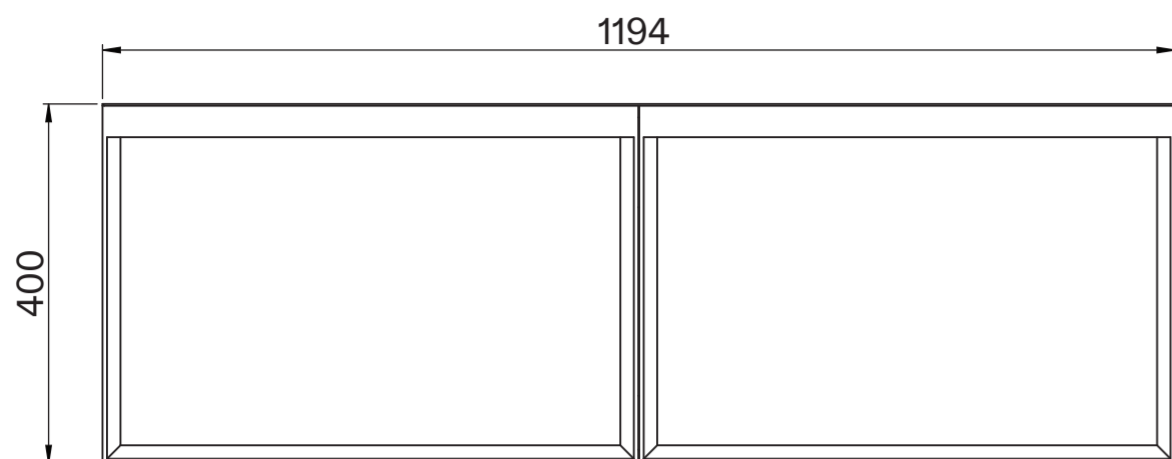

# Cabinet

Front View

Side View

Top View - Cabinet

Top View - Countertop

Side View

# Basin

Top View

Front View

Back View

Side View - Section View

# LUSO

Product Name	Palermo Modular Bathroom Storage Cabinet (Aura Basin)
Product Size (mm)	
Basin	1200 x 400 x 100
Vanity Unit	1200 x 400 x 400

All dimensions provided in millimeters.