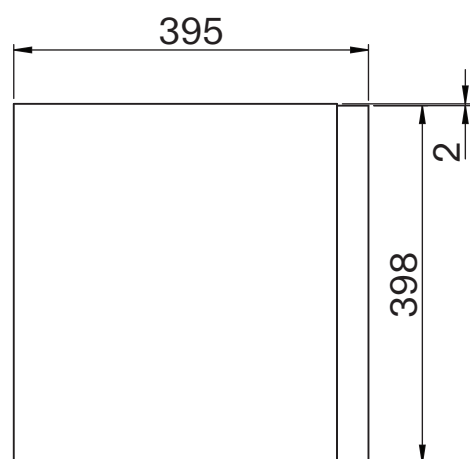

Cabinet

Front View

Side View

Top View - Cabinet

Top View - Countertop

Side View

Basin

Top View

Side View - Section View

Waste Fitting - Top View

Waste Fitting - Side View

LUSO

Product Name	Palermo Modular Bathroom Storage Cabinet (Italia Basin)
Product Size (mm)	
Basin	400 x 140
Vanity Unit	1200 x 400 x 400

All dimensions provided in millimeters.