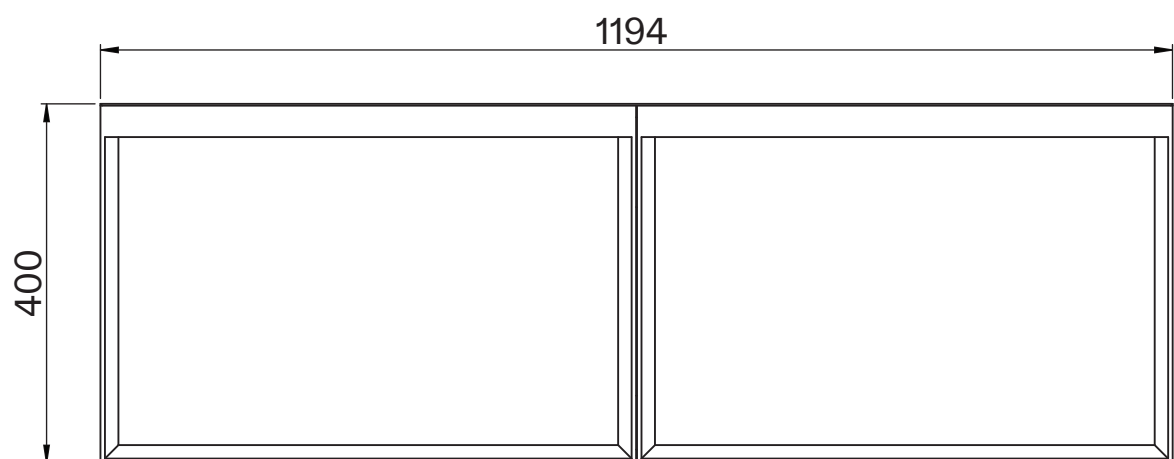

Cabinet

Front View

Side View

Top View - Cabinet

Top View - Countertop

Side View

Basin

Top View

Side View - Section View

Waste Fitting - Top View

Waste Fitting - Side View

LUSO

Product Name	Palermo Modular Bathroom Storage Cabinet (Italia Basin)
Product Size (mm)	
Basin	400 x 140
Vanity Unit	1200 x 400 x 400

All dimensions provided in millimeters.