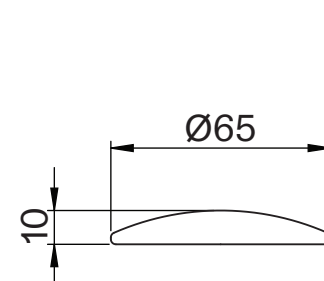

Cabinet

Front View

Side View

Top View - Cabinet

Top View - Countertop

Side View

Basin

Top View

Side View - Section View

Waste Fitting - Top View

Waste Fitting - Side View

LUSO

Product Name	Palermo Modular Bathroom Storage Cabinet (Italia Basin)
Product Size (mm)	
Basin	400 x 140
Vanity Unit	1200 x 400 x 400

All dimensions provided in millimeters.