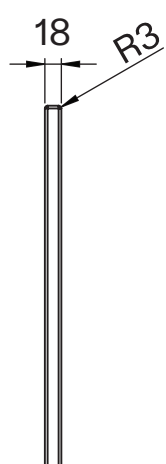

Cabinet

Front View

Side View

Top View - Cabinet

Top View - Countertop

Side View

Basin

Top View

Side View - Section View

Waste Fitting - Top View

Waste Fitting - Side View

LUSO

Product Name	Palermo Modular Bathroom Storage Cabinet (Italia Basin)
Product Size (mm)	
Basin	400 x 140
Vanity Unit	1200 x 400 x 400

All dimensions provided in millimeters.