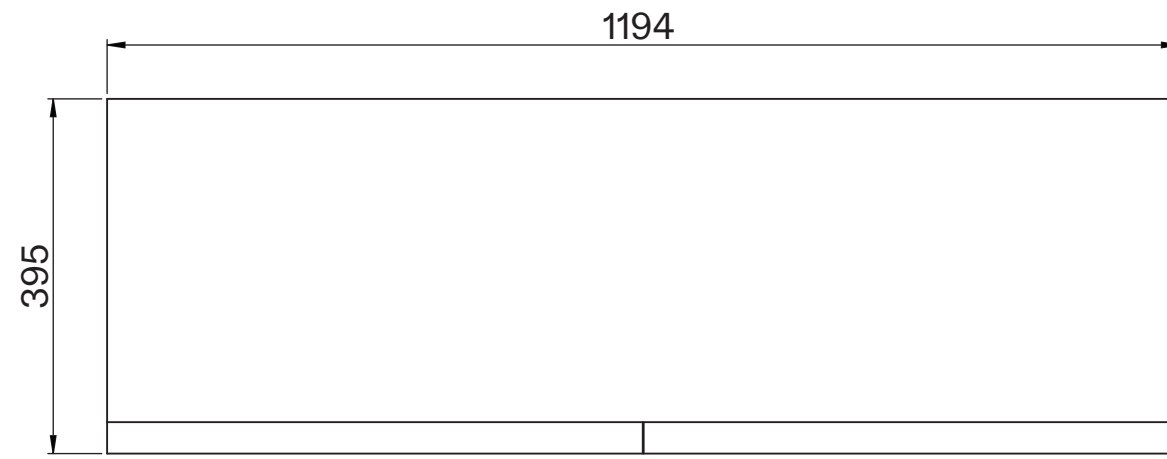

Cabinet

Front View

Side View

Top View - Cabinet

Top View - Countertop

Side View

Basin

Top View

Side View - Section View

Waste Fitting - Top View

Waste Fitting - Side View

LUSO

Product Name	Palermo Modular Bathroom Storage Cabinet (Italia Basin)
Product Size (mm)	
Basin	400 x 140
Vanity Unit	1200 x 400 x 400

All dimensions provided in millimeters.