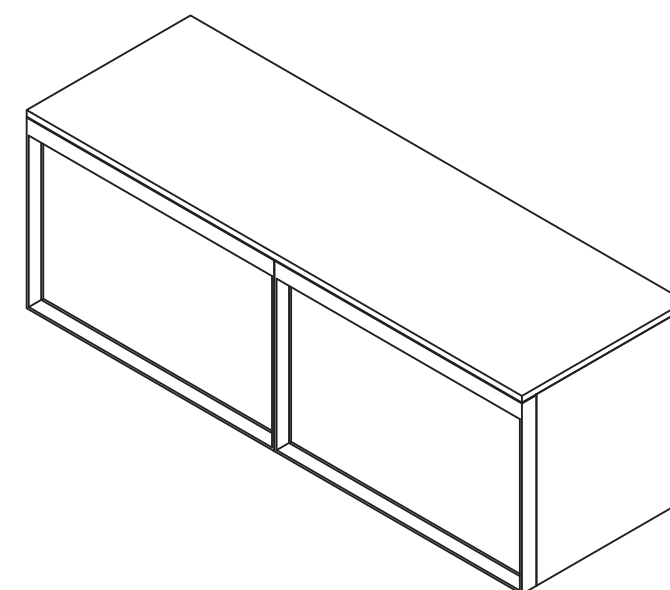

Cabinet

Front View

Side View

Top View - Cabinet

Top View - Countertop

Side View

Basin

Top View

Side View - Section View

Waste Fitting - Top View

Waste Fitting - Side View

LUSO

Product Name	Palermo Modular Bathroom Storage Cabinet (Italia Basin)
Product Size (mm)	
Basin	400 x 140
Vanity Unit	1200 x 400 x 400

All dimensions provided in millimeters.