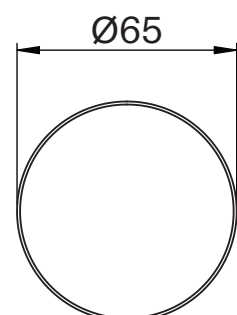

Cabinet

Front View

Side View

Top View - Cabinet

Top View - Countertop

Side View

Basin

Top View

Side View - Section View

Waste Fitting - Top View

Waste Fitting - Side View

LUSO

Product Name	Palermo Modular Bathroom Storage Cabinet (Italia Basin)
Product Size (mm)	
Basin	400 x 140
Vanity Unit	1200 x 400 x 400

All dimensions provided in millimeters.