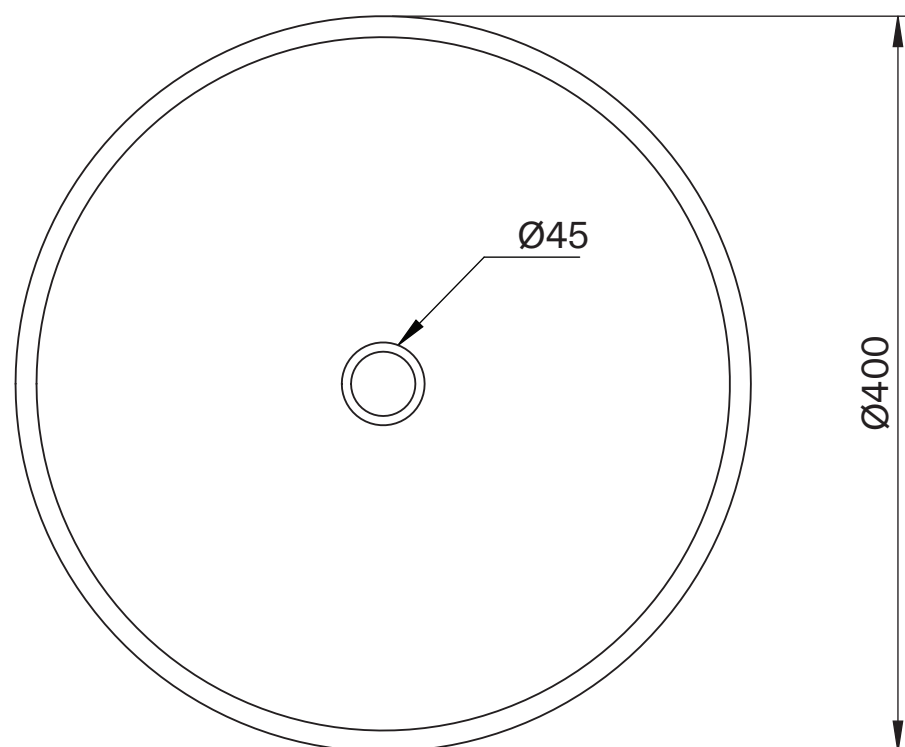

Cabinet

Front View

Side View

Top View - Cabinet

Top View - Countertop

Side View

Basin

Top View

Side View - Section View

Waste Fitting - Top View

Waste Fitting - Side View

LUSO

Product Name	Palermo Modular Bathroom Storage Cabinet (Italia Basin)
Product Size (mm)	
Basin	400 x 140
Vanity Unit	1200 x 400 x 400

All dimensions provided in millimeters.