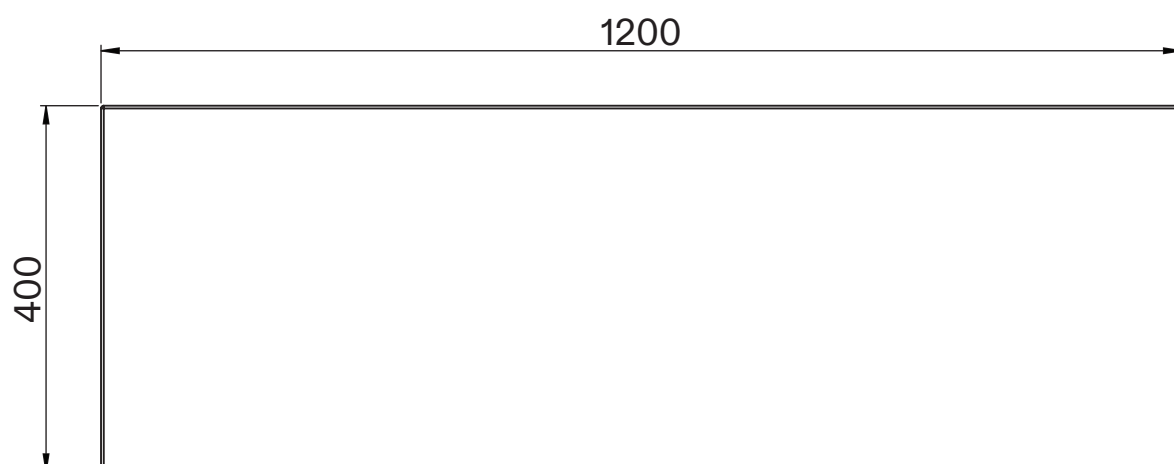

Cabinet

Front View

Side View

Top View - Cabinet

Top View - Countertop

Side View

Basin

Top View

Side View - Section View

Waste Fitting - Top View

Waste Fitting - Side View

LUSO

Product Name	Palermo Modular Bathroom Storage Cabinet (Italia Basin)
Product Size (mm)	
Basin	400 x 140
Vanity Unit	1200 x 400 x 400

All dimensions provided in millimeters.