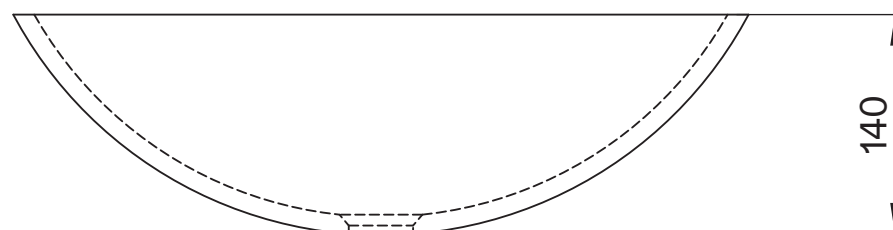

Cabinet

Front View

Side View

Top View - Cabinet

Top View - Countertop

Side View

Basin

Top View

Side View - Section View

Waste Fitting - Top View

Waste Fitting - Side View

LUSO

Product Name	Palermo Modular Bathroom Storage Cabinet (Italia Basin)
Product Size (mm)	
Basin	400 x 140
Vanity Unit	1200 x 400 x 400

All dimensions provided in millimeters.