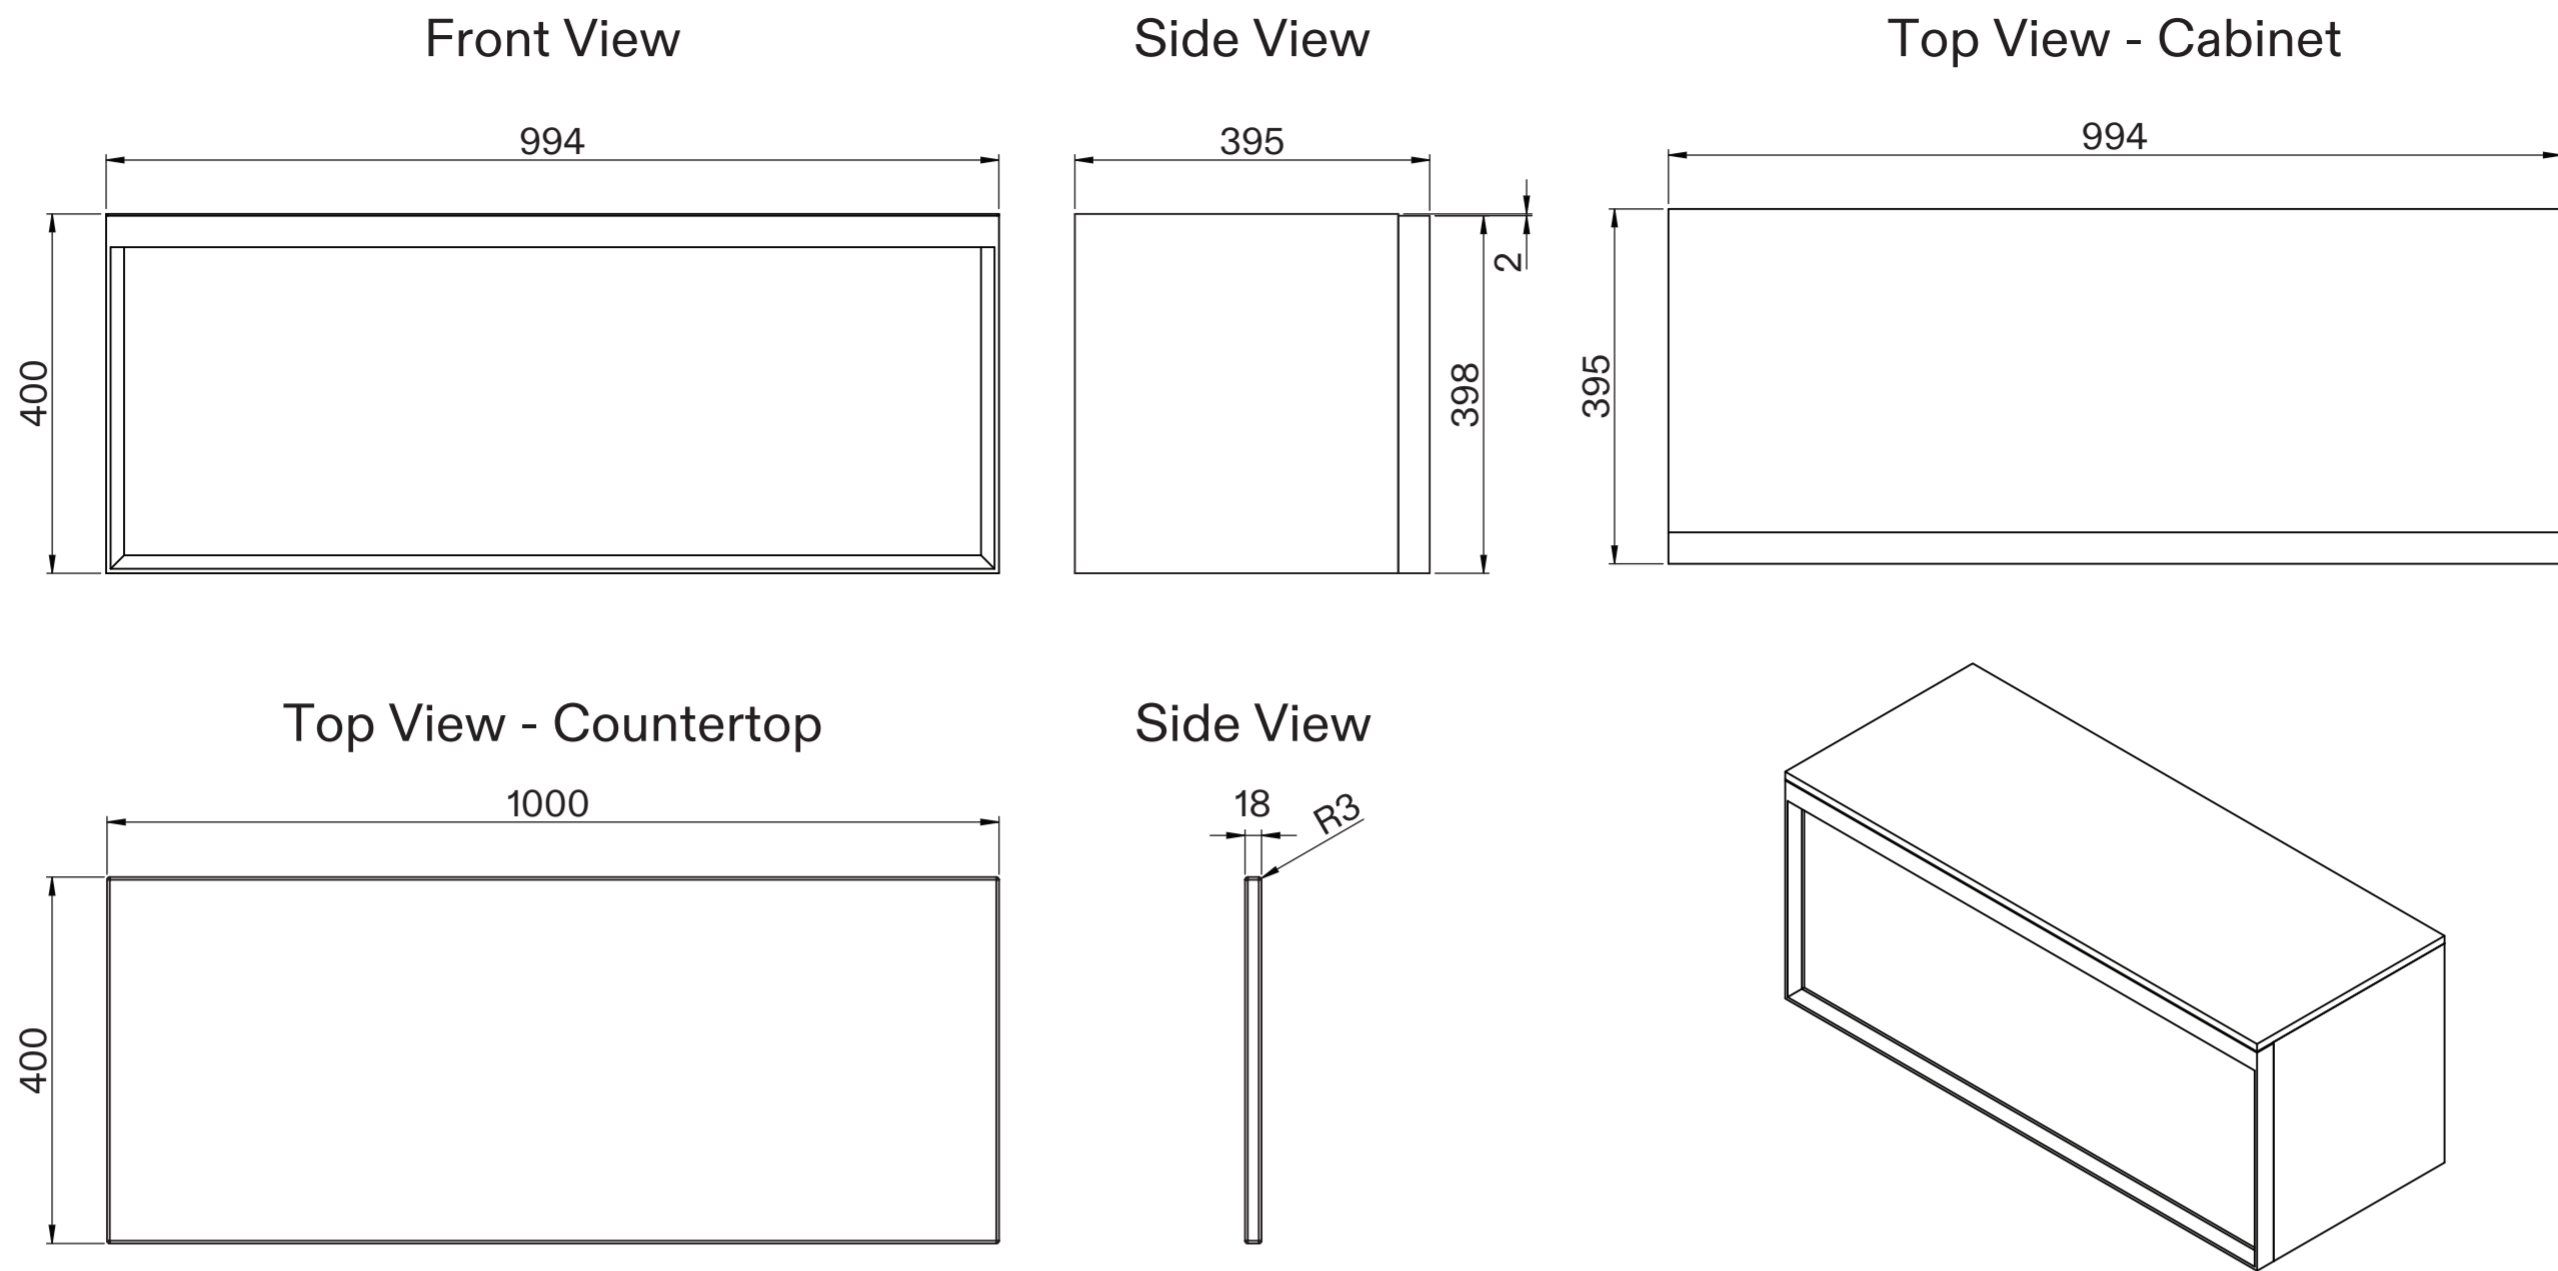

Cabinet

Basin

<b>LUSO</b>	Product Name	Palermo Modular Bathroom Storage Cabinet (Italia Basin)
	Product Size (mm)	
	Basin	400 x 140
	Vanity Unit	1000 x 400 x 400

All dimensions provided in millimeters.