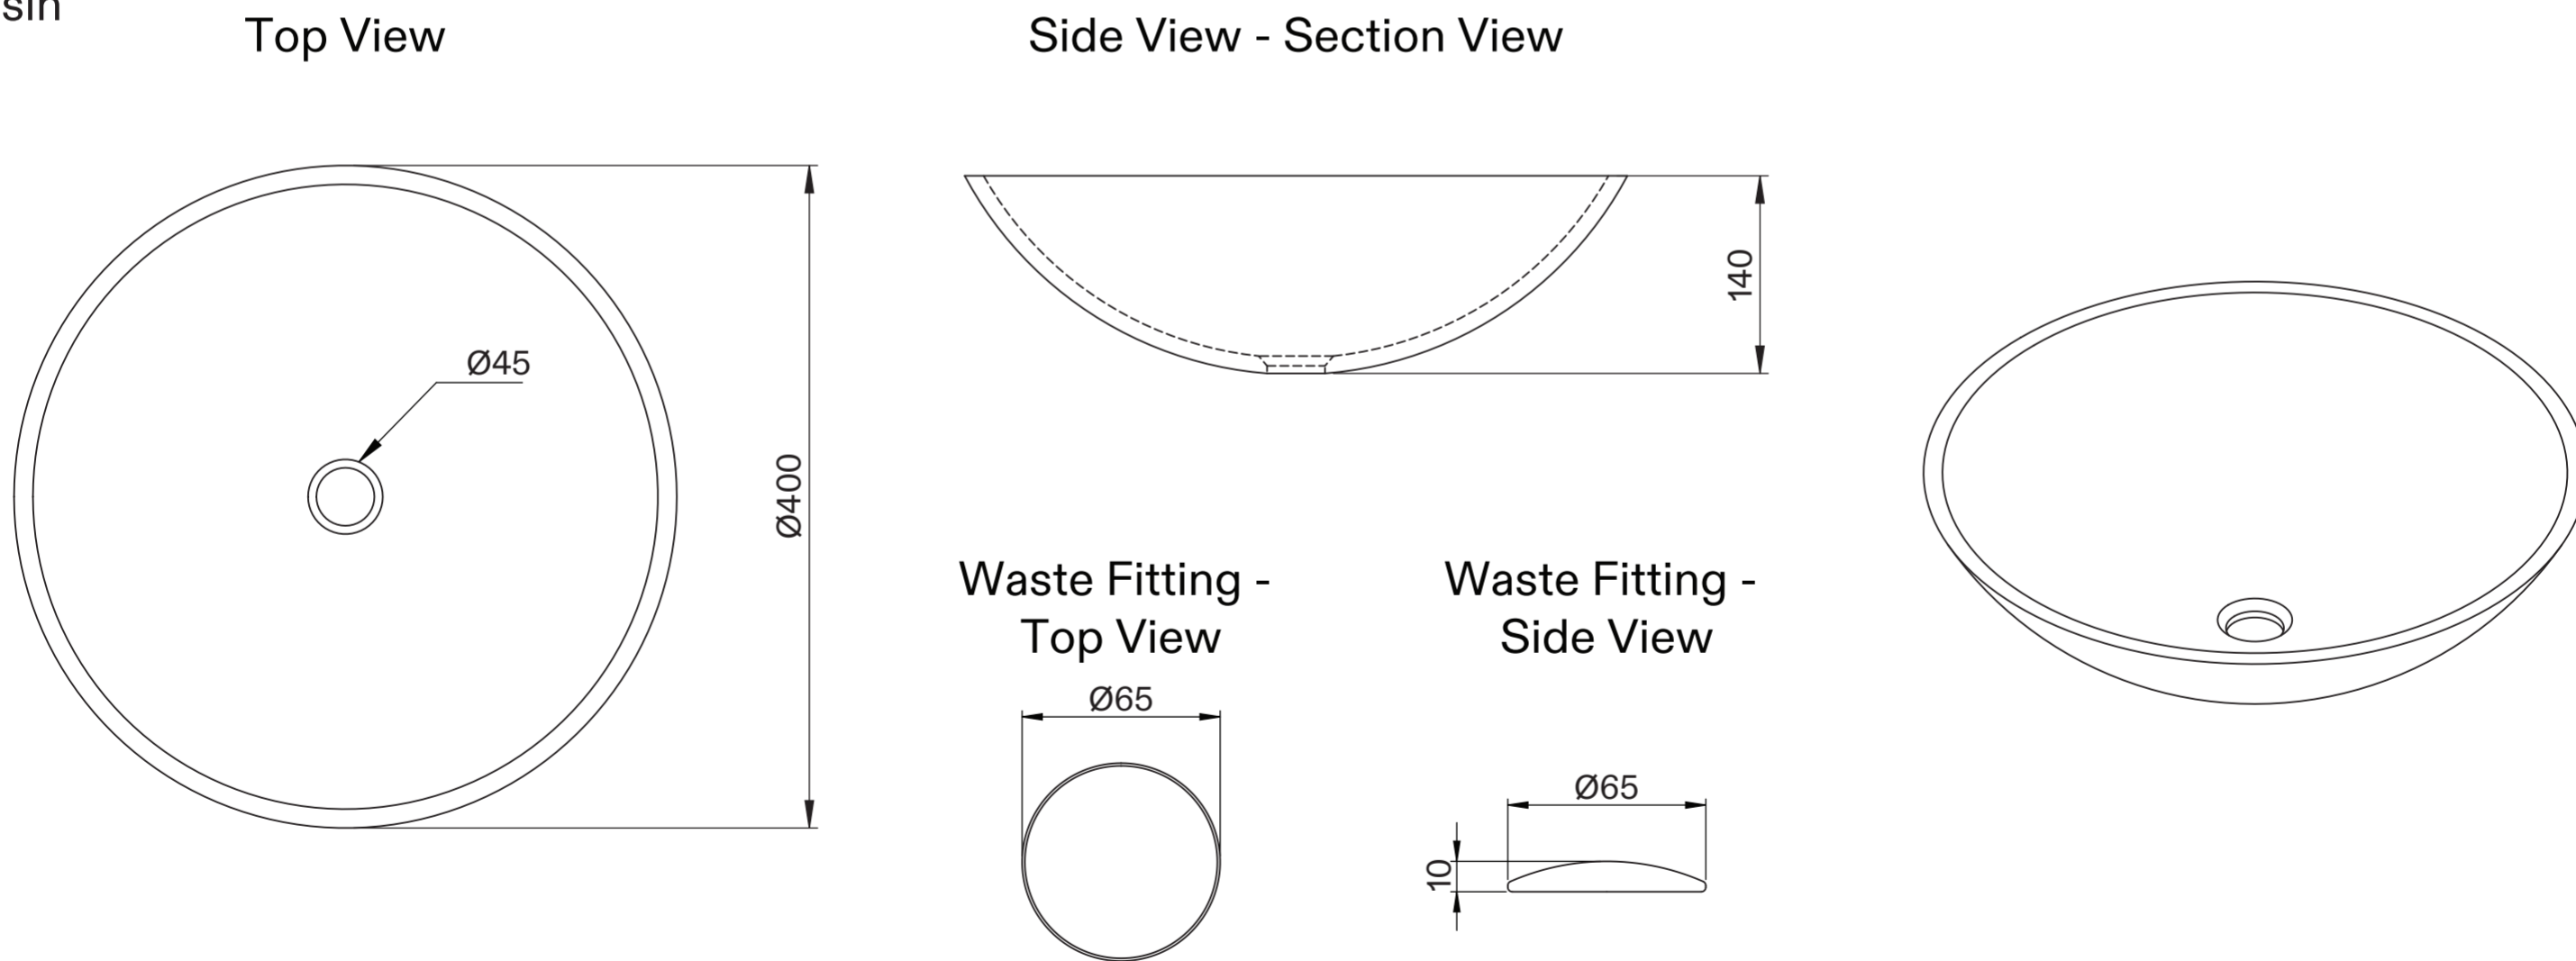

Cabinet

Basin

<b>LUSO</b>	Product Name	Palermo Modular Bathroom Storage Cabinet (Italia Basin)
	Product Size (mm)	
	Basin	400 x 140
	Vanity Unit	1000 x 400 x 400

All dimensions provided in millimeters.