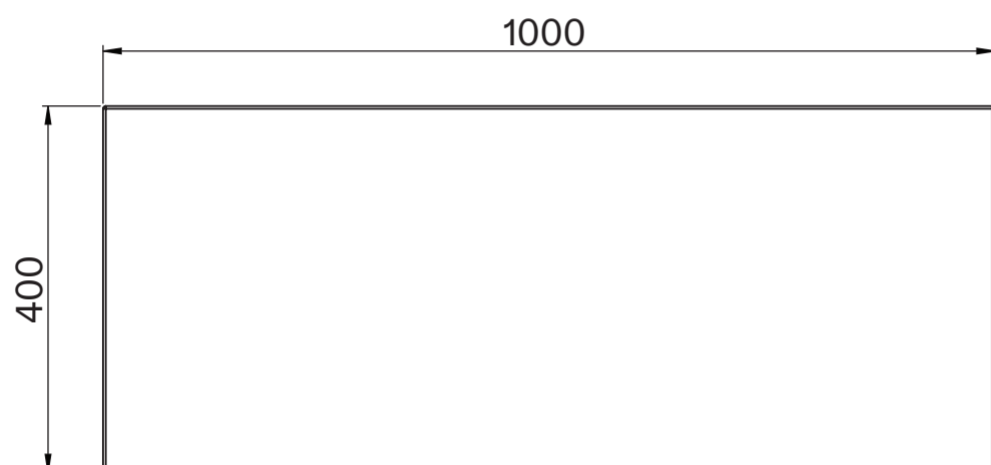

# Cabinet

Front View

Side View

Top View - Cabinet

Top View - Countertop

Side View

# Basin

Top View

Front View

Back View

Side View - Section View

# LUSSO

Product Name	Palermo Modular Bathroom Storage Cabinet (Aura Basin)
Product Size (mm)	
Basin	900 x 400 x 100
Vanity Unit	1000 x 400 x 400

All dimensions provided in millimeters.