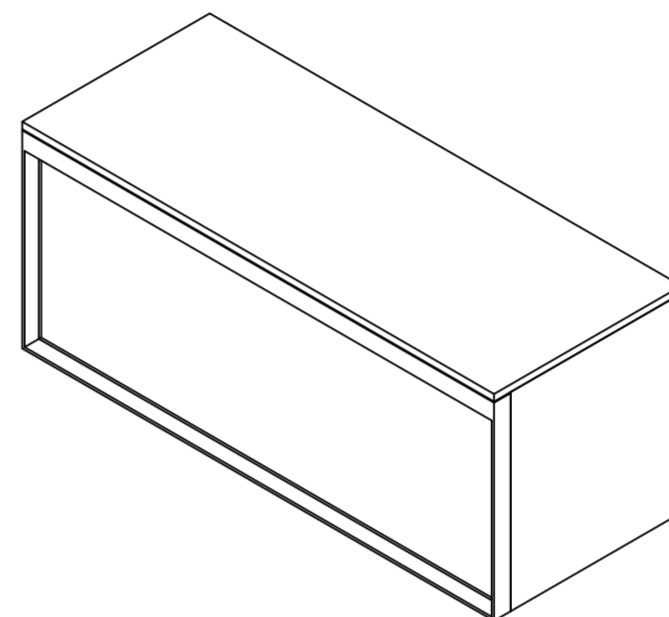

# Cabinet

Front View

Side View

Top View - Cabinet

Top View - Countertop

Side View

# Basin

Top View

Front View

Back View

Side View - Section View

# LUSSO

Product Name	Palermo Modular Bathroom Storage Cabinet (Aura Basin)
Product Size (mm)	
Basin	900 x 400 x 100
Vanity Unit	1000 x 400 x 400

All dimensions provided in millimeters.