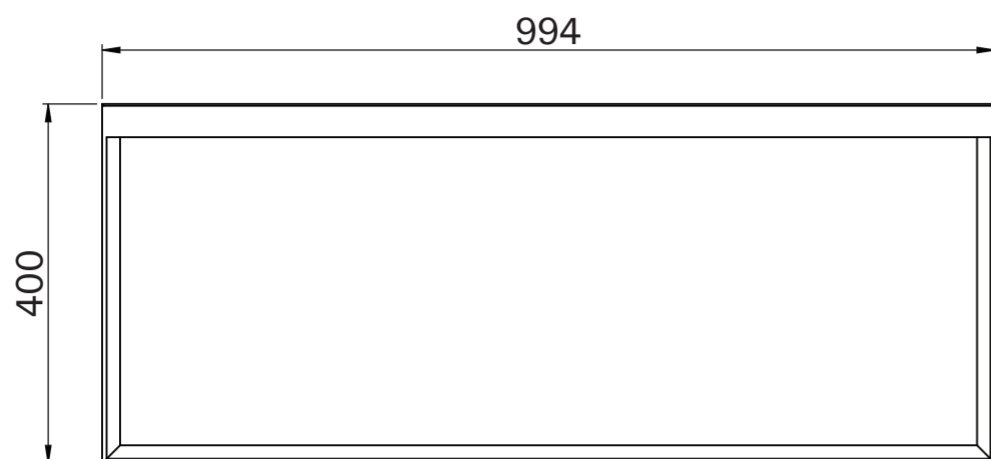

# Cabinet

Front View

Side View

Top View - Cabinet

Top View - Countertop

Side View

# Basin

Top View

Front View

Back View

Side View - Section View

# LUSSO

Product Name	Palermo Modular Bathroom Storage Cabinet (Aura Basin)
Product Size (mm)	
Basin	900 x 400 x 100
Vanity Unit	1000 x 400 x 400

All dimensions provided in millimeters.