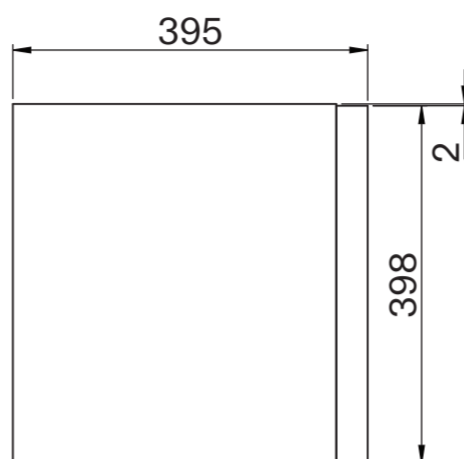

# Cabinet

Front View

Side View

Top View - Cabinet

Top View - Countertop

Side View

# Basin

Top View

Front View

Back View

Side View - Section View

# LUSSO

Product Name	Palermo Modular Bathroom Storage Cabinet (Aura Basin)
Product Size (mm)	
Basin	900 x 400 x 100
Vanity Unit	1000 x 400 x 400

All dimensions provided in millimeters.