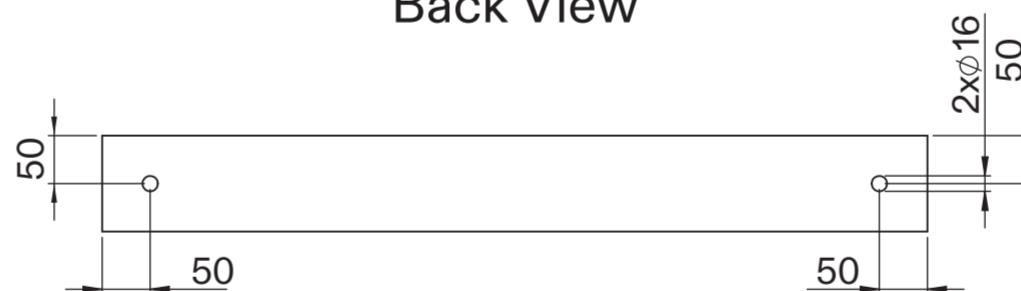

# Basin

Top View

Front View

Back View

Side View - Section View

# LUSSO

Product Name	Palermo Modular Bathroom Storage Cabinet (Aura Basin)
Product Size (mm)	
Basin	900 x 400 x 100
Vanity Unit	1000 x 400 x 400

All dimensions provided in millimeters.