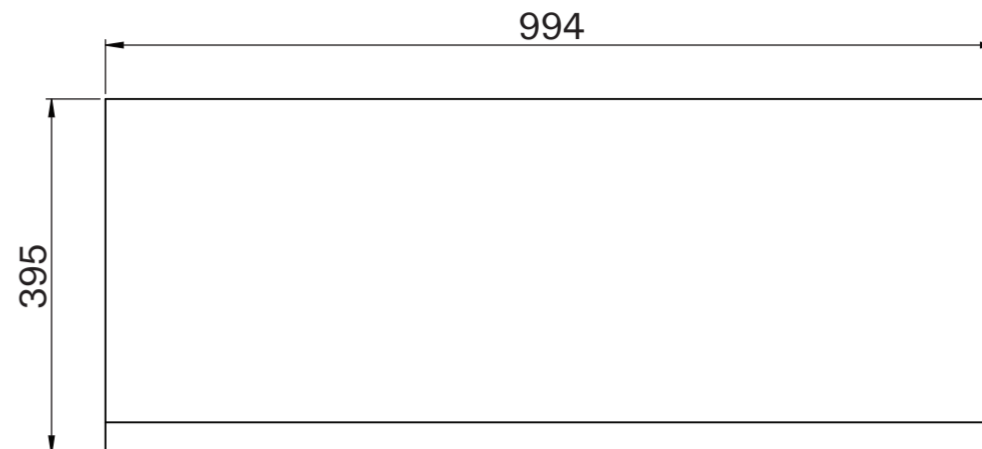

# Cabinet

Front View

Side View

Top View - Cabinet

Top View - Countertop

Side View

# Basin

Top View

Front View

Back View

Side View - Section View

# LUSSO

Product Name	Palermo Modular Bathroom Storage Cabinet (Aura Basin)
Product Size (mm)	
Basin	900 x 400 x 100
Vanity Unit	1000 x 400 x 400

All dimensions provided in millimeters.