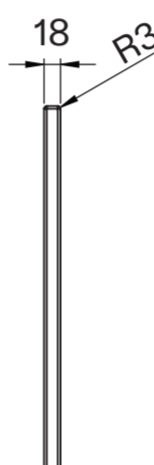

# Cabinet

Front View

Side View

Top View - Cabinet

Top View - Countertop

Side View

# Basin

Top View

Front View

Back View

Side View - Section View

# LUSSO

Product Name	Palermo Modular Bathroom Storage Cabinet (Aura Basin)
Product Size (mm)	
Basin	900 x 400 x 100
Vanity Unit	1000 x 400 x 400

All dimensions provided in millimeters.