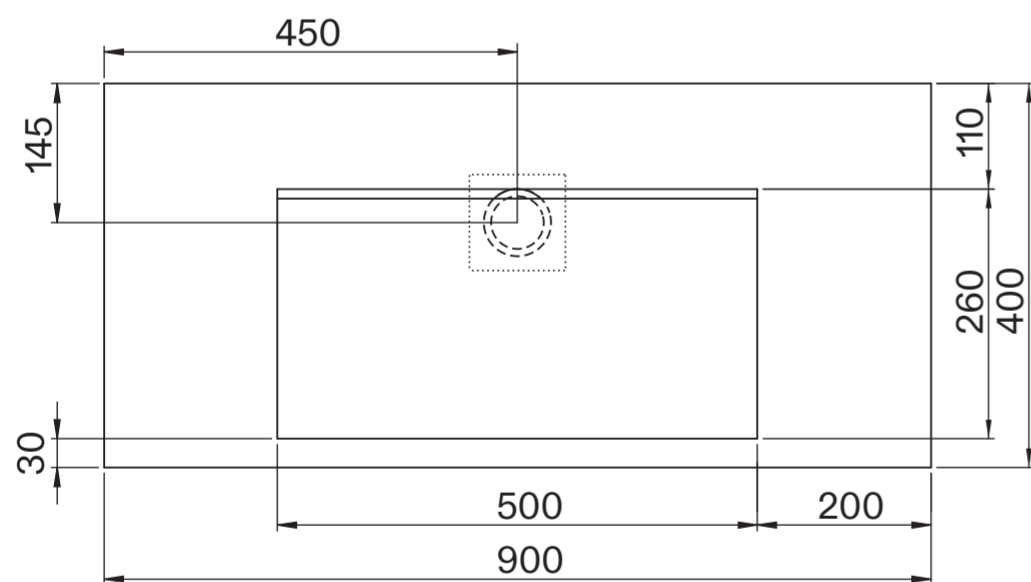

# Cabinet

Front View

Side View

Top View - Cabinet

Top View - Countertop

Side View

# Basin

Top View

Front View

Back View

Side View - Section View

# LUSSO

Product Name	Palermo Modular Bathroom Storage Cabinet (Aura Basin)
Product Size (mm)	
Basin	900 x 400 x 100
Vanity Unit	1000 x 400 x 400

All dimensions provided in millimeters.