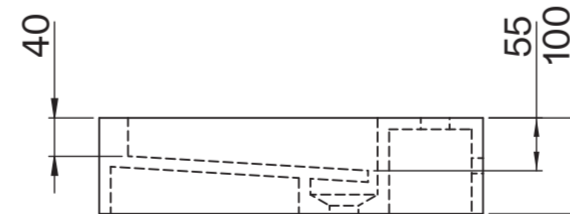

Cabinet

Front View

Side View

Top View - Cabinet

Basin

Top View

Front View

Back View

Side View - Section View

LUSO

Product Name	Palermo Modular Bathroom Storage Cabinet (Aura Basin)
Product Size (mm)	
Basin	900 x 400 x 100
Vanity Unit	1000 x 400 x 400

All dimensions provided in millimeters.