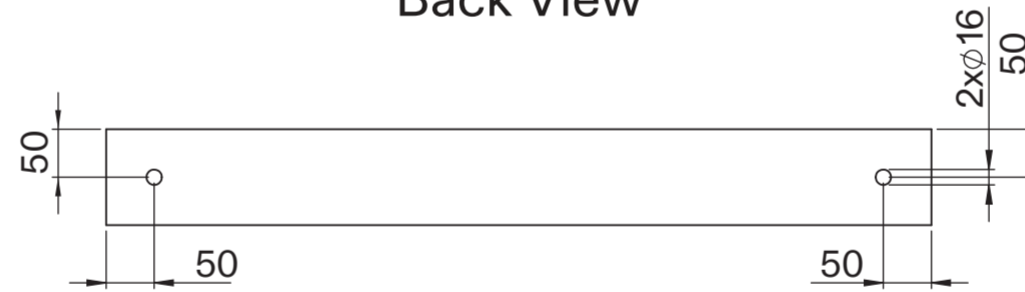

Cabinet

Front View

Side View

Top View - Cabinet

Basin

Top View

Front View

Back View

Side View - Section View

LUSO

Product Name	Palermo Modular Bathroom Storage Cabinet (Aura Basin)
Product Size (mm)	
Basin	900 x 400 x 100
Vanity Unit	1000 x 400 x 400

All dimensions provided in millimeters.