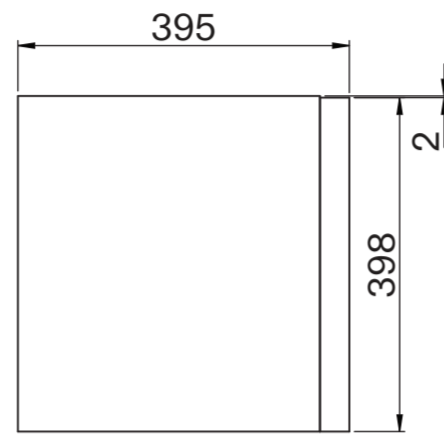

Cabinet

Front View

Side View

Top View - Cabinet

Basin

Top View

Front View

Back View

Side View - Section View

LUSO

Product Name	Palermo Modular Bathroom Storage Cabinet (Aura Basin)
Product Size (mm)	
Basin	900 x 400 x 100
Vanity Unit	1000 x 400 x 400

All dimensions provided in millimeters.