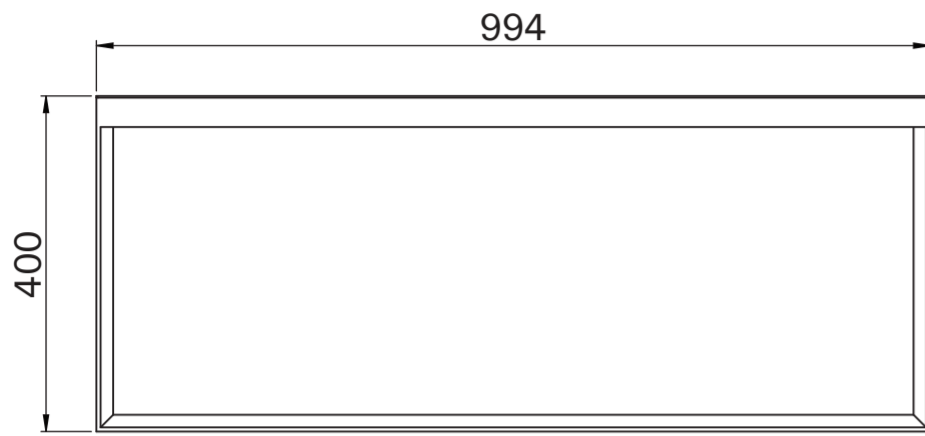

Cabinet

Front View

Side View

Top View - Cabinet

Basin

Top View

Front View

Back View

Side View - Section View

LUSO

Product Name	Palermo Modular Bathroom Storage Cabinet (Aura Basin)
Product Size (mm)	
Basin	900 x 400 x 100
Vanity Unit	1000 x 400 x 400

All dimensions provided in millimeters.