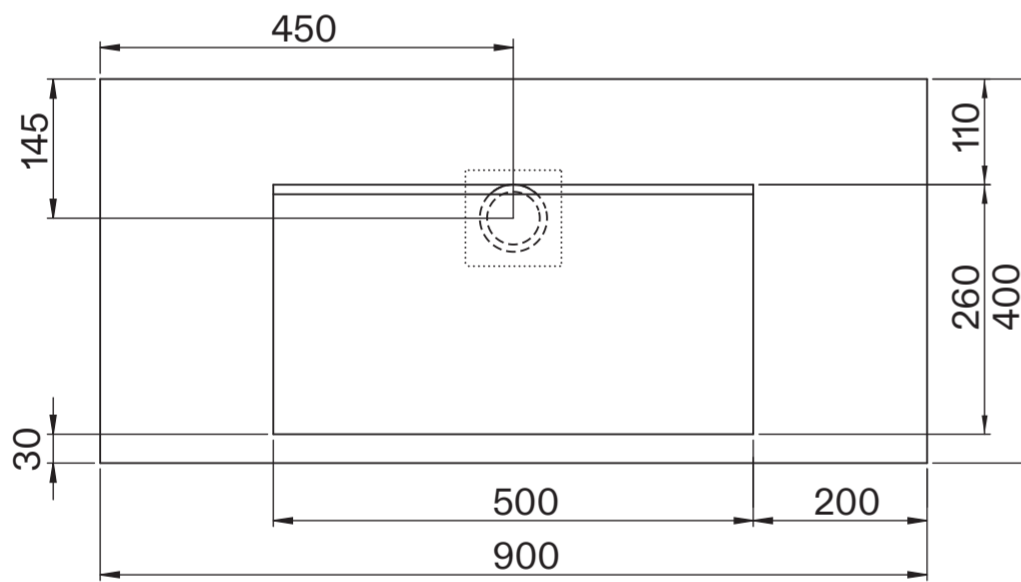

Cabinet

Front View

Side View

Top View - Cabinet

Basin

Top View

Front View

Back View

Side View - Section View

LUSO

Product Name	Palermo Modular Bathroom Storage Cabinet (Aura Basin)
Product Size (mm)	
Basin	900 x 400 x 100
Vanity Unit	1000 x 400 x 400

All dimensions provided in millimeters.