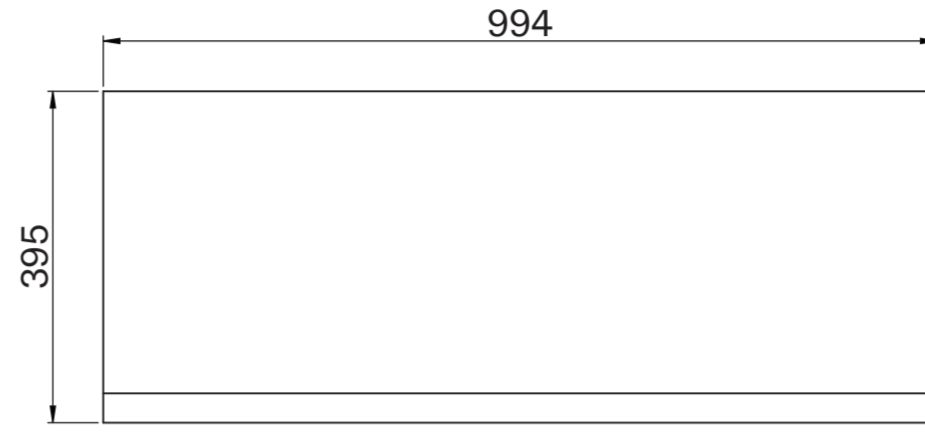

Cabinet

Front View

Side View

Top View - Cabinet

Basin

Top View

Front View

Back View

Side View - Section View

LUSO

Product Name	Palermo Modular Bathroom Storage Cabinet (Aura Basin)
Product Size (mm)	
Basin	900 x 400 x 100
Vanity Unit	1000 x 400 x 400

All dimensions provided in millimeters.