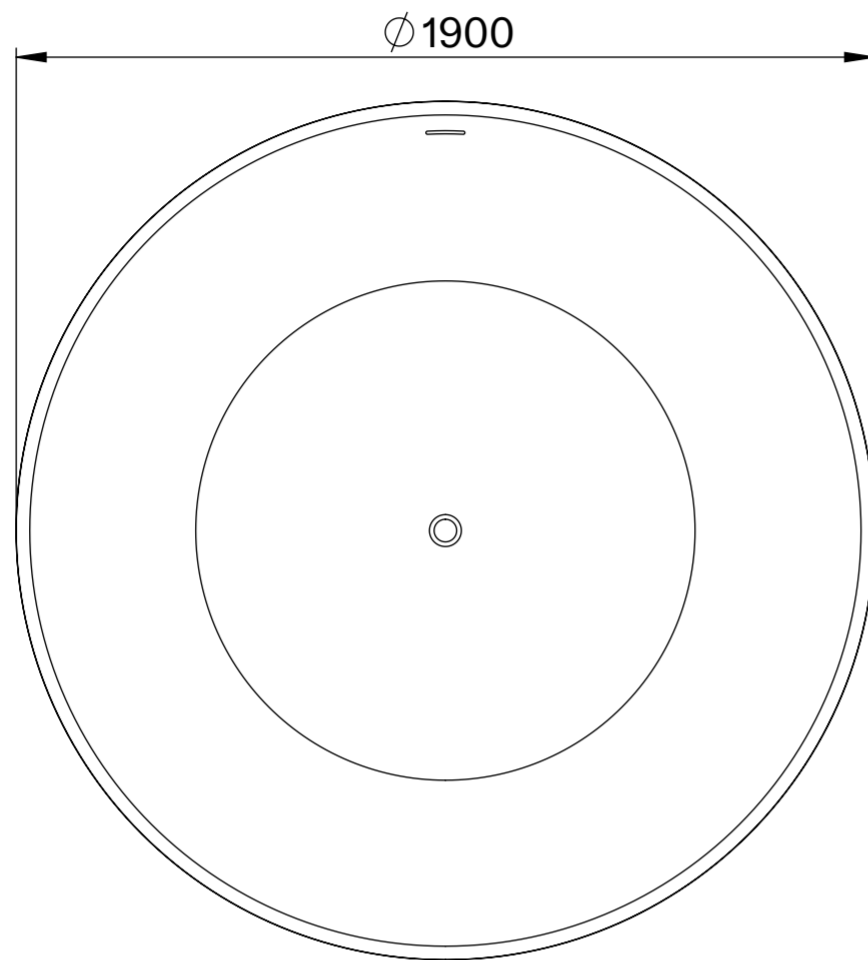

Top View

Front View - Section View

LUSO

Product Name	Grande 1900
Material	Stone Resin
Product Size (mm)	1900 x 520

All dimensions provided in millimeters.
This bath requires a cut out in the floor for the waste to be installed.