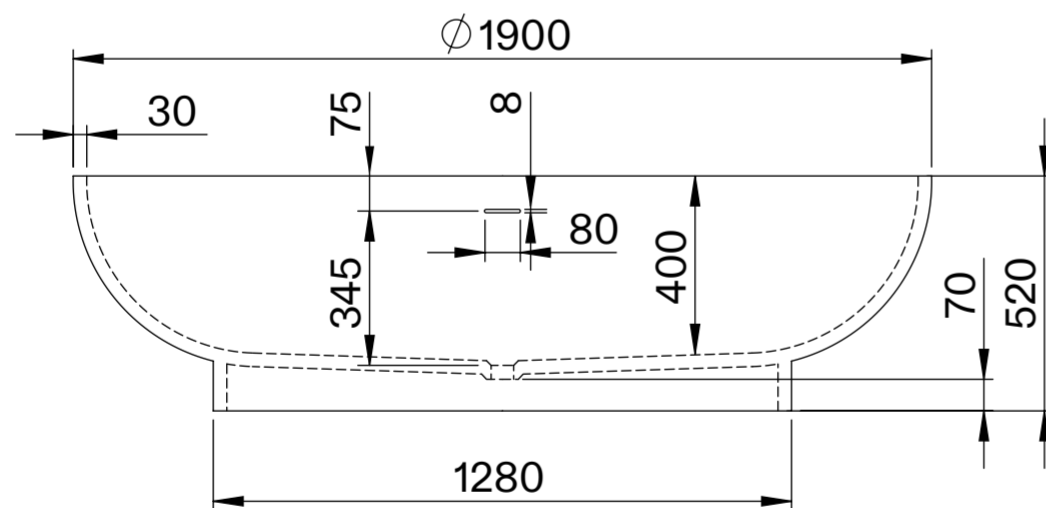

Top View

Front View - Section View

LUSO

Product Name	Grande 1900
Material	Stone Resin
Product Size (mm)	1900 x 520

All dimensions provided in millimeters.
This bath requires a cut out in the floor for the waste to be installed.